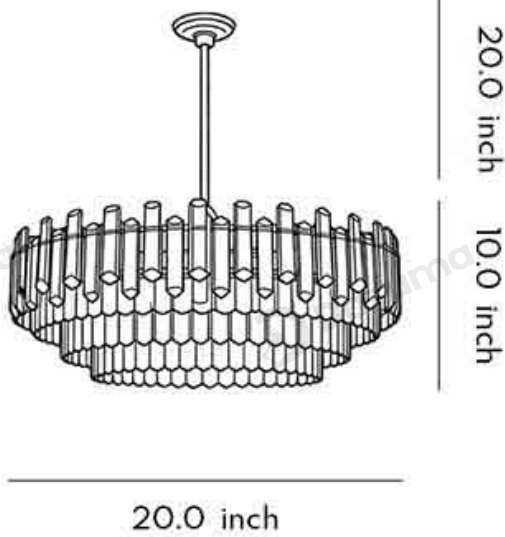

Product Name	Round Drum Crystal Chandelier Modern Metal Ceiling Light
Style	Retro
Specification	Hardwired

This round drum crystal chandelier comes in round/oval shapes with six size options.

Gold electroplated iron frame with smoky gray and clear crystal decorative elements.

Product Color Gold

· Product Details

Material Iron, Crystal

· Basic Product Information

Product Model	HA084778-05B/06B
Product Type	Crystal Chandeliers
Power Type	Hardwired
Product Color	Gold

· Product Details

Material	Iron, Crystal
----------	---------------

• Core Specifications

Length 10.0 inches
 Width 20.0 inches
 Depth 20.0 inches

Length 10.0 inches
 Width 24.0 inches
 Depth 24.0 inches

Length 12.0 inches
 Width 30.0 inches
 Depth 30.0 inches

Length 17.0 inches
 Width 37.0 inches
 Depth 37.0 inches

• Core Specifications

Length	10.0 inches
Width	30.0 inches
Depth	7.9 inches

Length	10.0 inches
Width	37.0 inches
Depth	7.9 inches

Voltage	AC110V
Light Source Type	LED E14 Bulb
Light Source Included	Yes
Color Temperature	3000K
Dimmable	NO
IP Rating	IP20