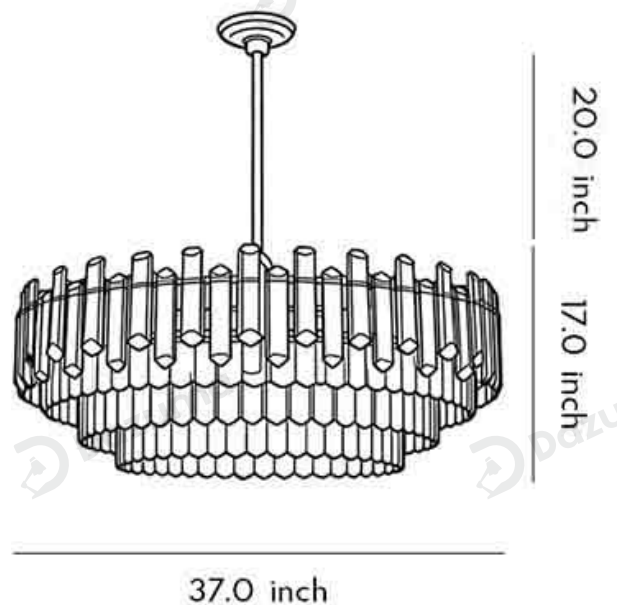

Product Name	Round Drum Crystal Chandelier Modern Metal Ceiling Light
Style	Retro
Specification	Hardwired

This round drum crystal chandelier comes in round/oval shapes with six size options.

Gold electroplated iron frame with smoky gray and clear crystal decorative elements.

Product Color Gold

· Product Details

Material Iron, Crystal

· Basic Product Information

Product Model	HA084778-05B/06B
Product Type	Crystal Chandeliers
Power Type	Hardwired
Product Color	Gold

· Product Details

Material	Iron, Crystal
----------	---------------

• Core Specifications

Length 10.0 inches
 Width 20.0 inches
 Depth 20.0 inches

Length 10.0 inches
 Width 24.0 inches
 Depth 24.0 inches

Length 12.0 inches
 Width 30.0 inches
 Depth 30.0 inches

Length 17.0 inches
 Width 37.0 inches
 Depth 37.0 inches

• Core Specifications

Length	10.0 inches
Width	30.0 inches
Depth	7.9 inches

Length	10.0 inches
Width	37.0 inches
Depth	7.9 inches

Voltage	AC110V
Light Source Type	LED E14 Bulb
Light Source Included	Yes
Color Temperature	3000K
Dimmable	NO
IP Rating	IP20