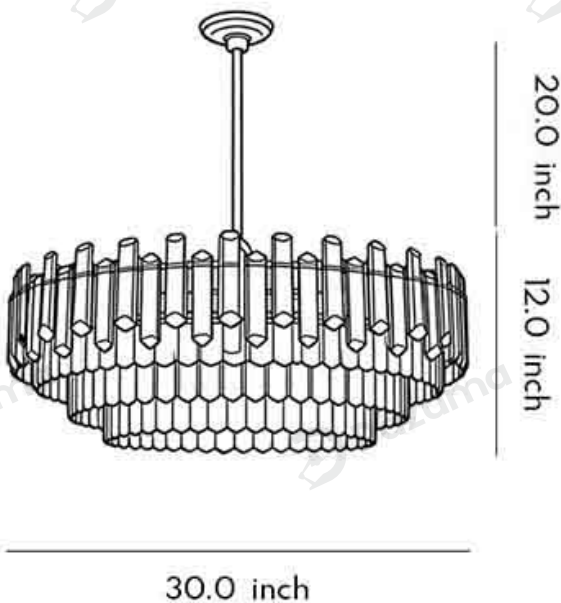

Product Name	Round Drum Crystal Chandelier Modern Metal Ceiling Light
Style	Retro
Specification	Hardwired

This round drum crystal chandelier comes in round/oval shapes with six size options.

Gold electroplated iron frame with smoky gray and clear crystal decorative elements.

Product Color Gold

· Product Details

Material Iron, Crystal

· Basic Product Information

Product Model	HA084778-05B/06B
Product Type	Crystal Chandeliers
Power Type	Hardwired
Product Color	Gold

· Product Details

Material	Iron, Crystal
----------	---------------

• Core Specifications

Length 10.0 inches
 Width 20.0 inches
 Depth 20.0 inches

Length 10.0 inches
 Width 24.0 inches
 Depth 24.0 inches

Length 12.0 inches
 Width 30.0 inches
 Depth 30.0 inches

Length 17.0 inches
 Width 37.0 inches
 Depth 37.0 inches

• Core Specifications

Length	10.0 inches
Width	30.0 inches
Depth	7.9 inches

Length	10.0 inches
Width	37.0 inches
Depth	7.9 inches

Voltage	AC110V
Light Source Type	LED E14 Bulb
Light Source Included	Yes
Color Temperature	3000K
Dimmable	NO
IP Rating	IP20