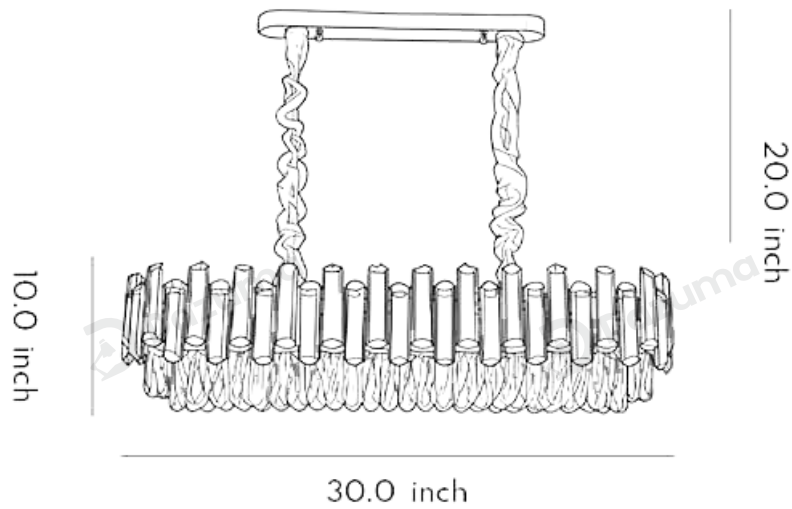

Product Name	Round Drum Crystal Chandelier Modern Metal Ceiling Light
Style	Retro
Specification	Hardwired

This round drum crystal chandelier comes in round/oval shapes with six size options.

Gold electroplated iron frame with smoky gray and clear crystal decorative elements.

Material	Iron, Crystal
----------	---------------

• Core Specifications

Length 10.0 inches
 Width 20.0 inches
 Depth 20.0 inches

Length 10.0 inches
 Width 24.0 inches
 Depth 24.0 inches

Length 12.0 inches
 Width 30.0 inches
 Depth 30.0 inches

Length 17.0 inches
 Width 37.0 inches
 Depth 37.0 inches

• Core Specifications

Length	10.0 inches
Width	30.0 inches
Depth	7.9 inches

Length	10.0 inches
Width	37.0 inches
Depth	7.9 inches

Voltage	AC110V
Light Source Type	LED E14 Bulb
Light Source Included	Yes
Color Temperature	3000K
Dimmable	NO
IP Rating	IP20