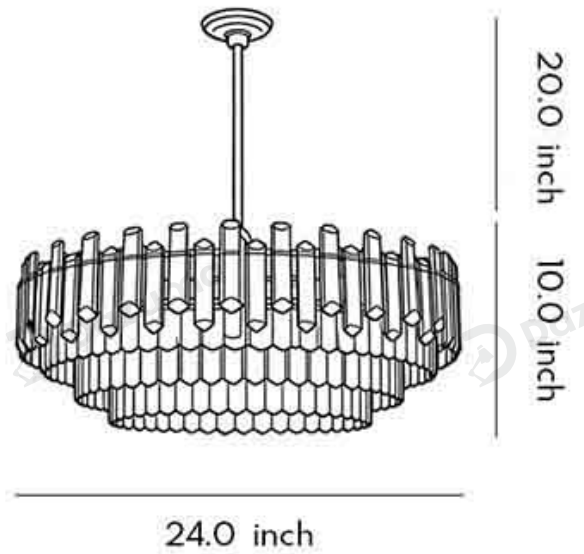

Product Name	Round Drum Crystal Chandelier Modern Metal Ceiling Light
Style	Retro
Specification	Hardwired

This round drum crystal chandelier comes in round/oval shapes with six size options.

Gold electroplated iron frame with smoky gray and clear crystal decorative elements.

Product Color Gold

· Product Details

Material Iron, Crystal

· Basic Product Information

Product Model	HA084778-05B/06B
Product Type	Crystal Chandeliers
Power Type	Hardwired
Product Color	Gold

· Product Details

Material	Iron, Crystal
----------	---------------

• Core Specifications

Length 10.0 inches
 Width 20.0 inches
 Depth 20.0 inches

Length 10.0 inches
 Width 24.0 inches
 Depth 24.0 inches

Length 12.0 inches
 Width 30.0 inches
 Depth 30.0 inches

Length 17.0 inches
 Width 37.0 inches
 Depth 37.0 inches

• Core Specifications

Length	10.0 inches
Width	30.0 inches
Depth	7.9 inches

Length	10.0 inches
Width	37.0 inches
Depth	7.9 inches

Voltage	AC110V
Light Source Type	LED E14 Bulb
Light Source Included	Yes
Color Temperature	3000K
Dimmable	NO
IP Rating	IP20