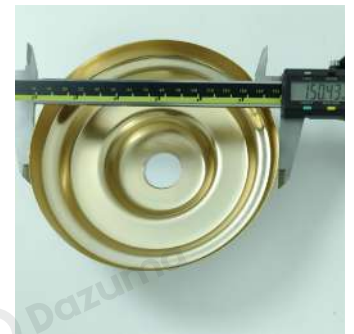

Material	Iron, Crystal
----------	---------------

• Core Specifications

Length 10.0 inches
 Width 20.0 inches
 Depth 20.0 inches

Length 10.0 inches
 Width 24.0 inches
 Depth 24.0 inches

Length 12.0 inches
 Width 30.0 inches
 Depth 30.0 inches

Length 17.0 inches
 Width 37.0 inches
 Depth 37.0 inches

• Core Specifications

Length	10.0 inches
Width	30.0 inches
Depth	7.9 inches

Length	10.0 inches
Width	37.0 inches
Depth	7.9 inches

Voltage	AC110V
Light Source Type	LED E14 Bulb
Light Source Included	Yes
Color Temperature	3000K
Dimmable	NO
IP Rating	IP20

Hardwired

Blue: Neutral wire
Brown: Live wire
Yellow: Ground wire

• Core Performance Indicators

Installation Method	Hanging - Easy installation: Hang with cord or chain, height adjustable.
Application Scenarios	Dining Room, Living Room
Certifications	CE, ROHS, WEEE, CEC, DLC, IES
Color Temperature Adjustment	Warm White (3000K)
Product Accessories	Fixture, Base, Bulb, Hardware fittings, Crystal blocks, Crystal block brackets, manual, Screw Pack