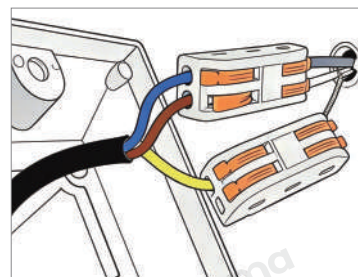

Length 17.0 inches
 Width 37.0 inches
 Depth 37.0 inches

• Core Specifications

Length	10.0 inches
Width	30.0 inches
Depth	7.9 inches

Length	10.0 inches
Width	37.0 inches
Depth	7.9 inches

Voltage	AC110V
Light Source Type	LED E14 Bulb
Light Source Included	Yes
Color Temperature	3000K
Dimmable	NO
IP Rating	IP20

Hardwired

Blue: Neutral wire
Brown: Live wire
Yellow: Ground wire

• Core Performance Indicators

Installation Method	Hanging - Easy installation: Hang with cord or chain, height adjustable.
Application Scenarios	Dining Room, Living Room
Certifications	CE, ROHS, WEEE, CEC, DLC, IES
Color Temperature Adjustment	Warm White (3000K)
Product Accessories	Fixture, Base, Bulb, Hardware fittings, Crystal blocks, Crystal block brackets, manual, Screw Pack