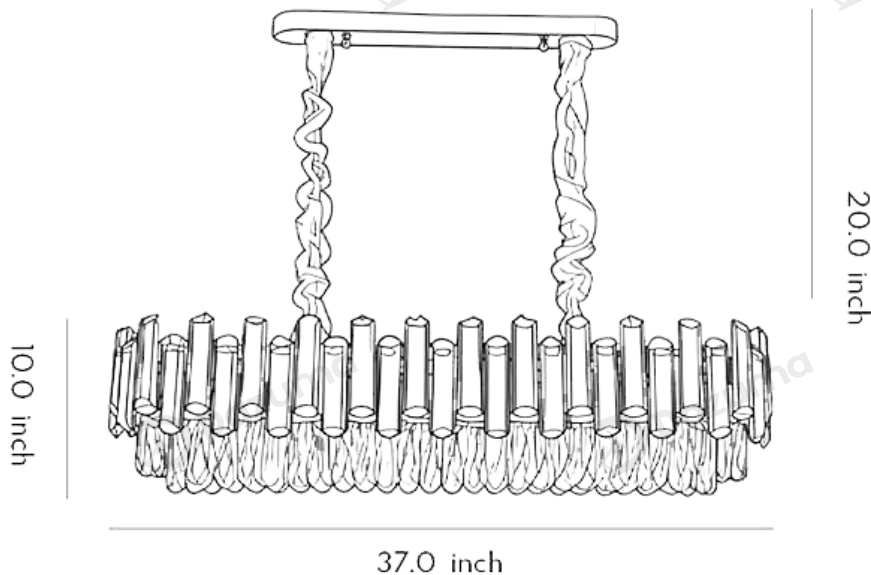

Product Name	Round Drum Crystal Chandelier Modern Metal Ceiling Light
Style	Retro
Specification	Hardwired

This round drum crystal chandelier comes in round/oval shapes with six size options.

Gold electroplated iron frame with smoky gray and clear crystal decorative elements.

Material	Iron, Crystal
----------	---------------

• Core Specifications

Length 10.0 inches
 Width 20.0 inches
 Depth 20.0 inches

Length 10.0 inches
 Width 24.0 inches
 Depth 24.0 inches

Length 12.0 inches
 Width 30.0 inches
 Depth 30.0 inches

Length 17.0 inches
 Width 37.0 inches
 Depth 37.0 inches

• Core Specifications

Length	10.0 inches
Width	30.0 inches
Depth	7.9 inches

Length	10.0 inches
Width	37.0 inches
Depth	7.9 inches

Voltage	AC110V
Light Source Type	LED E14 Bulb
Light Source Included	Yes
Color Temperature	3000K
Dimmable	NO
IP Rating	IP20

Hardwired

Blue: Neutral wire
Brown: Live wire
Yellow: Ground wire

• Core Performance Indicators

Installation Method	Hanging - Easy installation: Hang with cord or chain, height adjustable.
Application Scenarios	Dining Room, Living Room
Certifications	CE, ROHS, WEEE, CEC, DLC, IES
Color Temperature Adjustment	Warm White (3000K)
Product Accessories	Fixture, Base, Bulb, Hardware fittings, Crystal blocks, Crystal block brackets, manual, Screw Pack