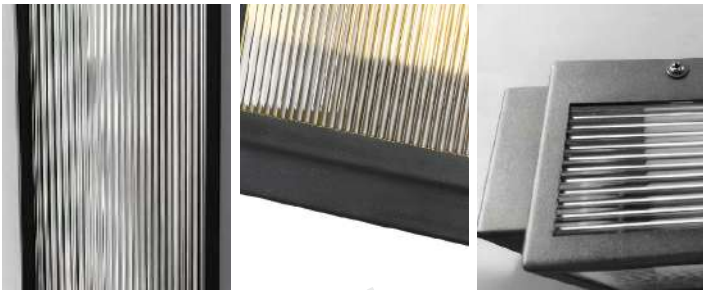

Product Name Reeded Glass Light Rectangular LED Modern Outdoor Wall Light

Style Modern

Specification Hardwired

This reeded glass light has a stainless steel body and modern minimalist design.

It comes in 4 heights, high-brightness LED, warm/cool white options, and IP55 rating.

Waterproof and durable, it suits porches, courtyards and facades with stylish lighting.

· Basic Product Information

Product Model	HA084818-01B/ 02B
Product Type	Outdoor Wall Sconces
Power Type	Hardwired
Product Color	Black

· Product Details

Material	Stainless Steel
----------	-----------------

· Core Specifications

Length	17.7 inches
Width	5.1 inches
Depth	3.1 inches

· Basic Product Information

Product Model	HA084818-03B/ 04B
Product Type	Outdoor Wall Sconces
Power Type	Hardwired
Product Color	Black

· Product Details

Material	Stainless Steel
----------	-----------------

· Core Specifications

Length	23.6 inches
Width	6.3 inches
Depth	3.9 inches

· Basic Product Information

Product Model	HA084818-05B/ 06B
Product Type	Outdoor Wall Sconces
Power Type	Hardwired
Product Color	Black