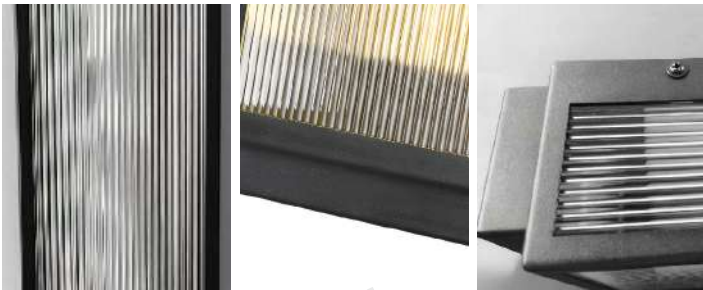

Product Name Reeded Glass Light Rectangular LED Modern Outdoor Wall Light

Style Modern

Specification Hardwired

This reeded glass light has a stainless steel body and modern minimalist design.

It comes in 4 heights, high-brightness LED, warm/cool white options, and IP55 rating.

· Product Details

Material	Stainless Steel
----------	-----------------

· Core Specifications

Length	17.7 inches
Width	5.1 inches
Depth	3.1 inches

· Basic Product Information

Product Model	HA084818-03B/ 04B
Product Type	Outdoor Wall Sconces
Power Type	Hardwired
Product Color	Black

· Product Details

Material	Stainless Steel
----------	-----------------

· Core Specifications

Length	23.6 inches
Width	6.3 inches
Depth	3.9 inches

· Basic Product Information

Product Model	HA084818-05B/ 06B
Product Type	Outdoor Wall Sconces
Power Type	Hardwired
Product Color	Black

· Product Details

Material	Stainless Steel
----------	-----------------

· Core Specifications

Length	31.5 inches
Width	6.3 inches
Depth	3.9 inches

· Basic Product Information

Product Model	HA084818-07B/ 08B
Product Type	Outdoor Wall Sconces
Power Type	Hardwired
Product Color	Black