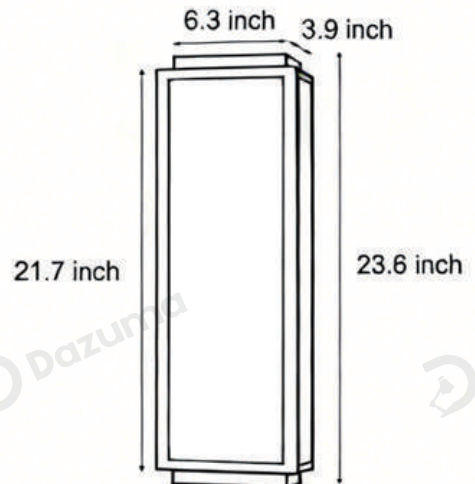

· Product Details

Material	Stainless Steel
----------	-----------------

· Core Specifications

Length	17.7 inches
Width	5.1 inches
Depth	3.1 inches

· Basic Product Information

Product Model	HA084818-03B/ 04B
Product Type	Outdoor Wall Sconces
Power Type	Hardwired
Product Color	Black

· Product Details

Material	Stainless Steel
----------	-----------------

· Core Specifications

Length	23.6 inches
Width	6.3 inches
Depth	3.9 inches

· Basic Product Information

Product Model	HA084818-05B/ 06B
Product Type	Outdoor Wall Sconces
Power Type	Hardwired
Product Color	Black

· Product Details

Material	Stainless Steel
----------	-----------------

· Core Specifications

Length	31.5 inches
Width	6.3 inches
Depth	3.9 inches

· Basic Product Information

Product Model	HA084818-07B/ 08B
Product Type	Outdoor Wall Sconces
Power Type	Hardwired
Product Color	Black

· Product Details

Material	Stainless Steel
----------	-----------------

· Core Specifications

Length	39.4 inches
Width	6.3 inches
Depth	3.9 inches

Voltage	AC85-265V
Light Source Type	LED
Light Source Included	Yes
Color Temperature	3000- 6000K
Dimmable	No
CRI	90
IP Rating	IP55
Hardwired	