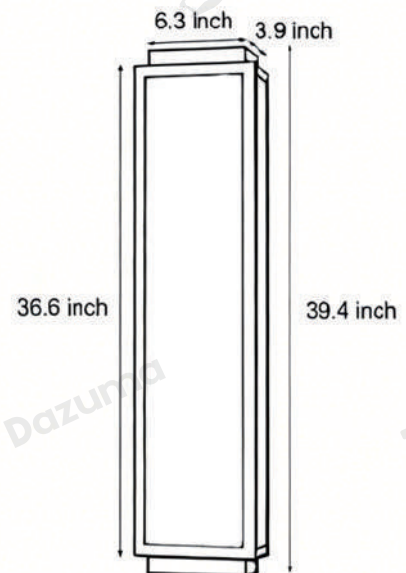

· Product Details

Material	Stainless Steel
----------	-----------------

· Core Specifications

Length	17.7 inches
Width	5.1 inches
Depth	3.1 inches

· Basic Product Information

Product Model	HA084818-03B/ 04B
Product Type	Outdoor Wall Sconces
Power Type	Hardwired
Product Color	Black

· Product Details

Material	Stainless Steel
----------	-----------------

· Core Specifications

Length	23.6 inches
Width	6.3 inches
Depth	3.9 inches

· Basic Product Information

Product Model	HA084818-05B/ 06B
Product Type	Outdoor Wall Sconces
Power Type	Hardwired
Product Color	Black

· Product Details

Material	Stainless Steel
----------	-----------------

· Core Specifications

Length	31.5 inches
Width	6.3 inches
Depth	3.9 inches

· Basic Product Information

Product Model	HA084818-07B/ 08B
Product Type	Outdoor Wall Sconces
Power Type	Hardwired
Product Color	Black

· Product Details

Material	Stainless Steel
----------	-----------------

· Core Specifications

Length	39.4 inches
Width	6.3 inches
Depth	3.9 inches

Voltage	AC85-265V
Light Source Type	LED
Light Source Included	Yes
Color Temperature	3000- 6000K
Dimmable	No
CRI	90
IP Rating	IP55
Hardwired	