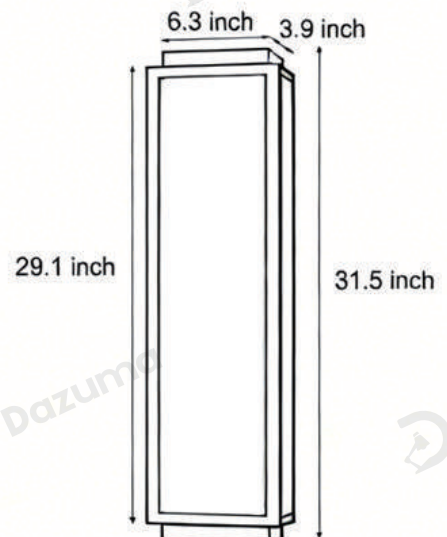

· Product Details

Material	Stainless Steel
----------	-----------------

· Core Specifications

Length	17.7 inches
Width	5.1 inches
Depth	3.1 inches

· Basic Product Information

Product Model	HA084818-03B/ 04B
Product Type	Outdoor Wall Sconces
Power Type	Hardwired
Product Color	Black

· Product Details

Material	Stainless Steel
----------	-----------------

· Core Specifications

Length	23.6 inches
Width	6.3 inches
Depth	3.9 inches

· Basic Product Information

Product Model	HA084818-05B/ 06B
Product Type	Outdoor Wall Sconces
Power Type	Hardwired
Product Color	Black

· Product Details

Material	Stainless Steel
----------	-----------------

· Core Specifications

Length	31.5 inches
Width	6.3 inches
Depth	3.9 inches

· Basic Product Information

Product Model	HA084818-07B/ 08B
Product Type	Outdoor Wall Sconces
Power Type	Hardwired
Product Color	Black

· Product Details

Material	Stainless Steel
----------	-----------------

· Core Specifications

Length	39.4 inches
Width	6.3 inches
Depth	3.9 inches

Voltage	AC85-265V
Light Source Type	LED
Light Source Included	Yes
Color Temperature	3000- 6000K
Dimmable	No
CRI	90
IP Rating	IP55
Hardwired	