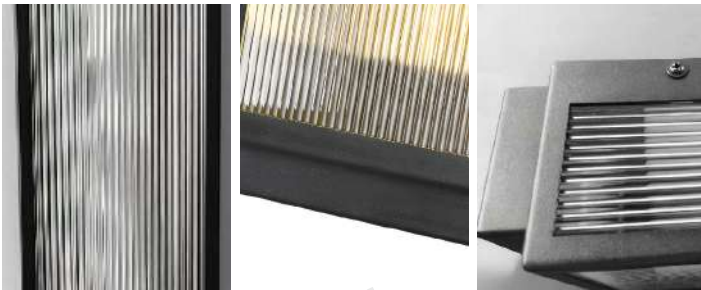

Product Name Reeded Glass Light Rectangular LED Modern Outdoor Wall Light

Style Modern

Specification Hardwired

This reeded glass light has a stainless steel body and modern minimalist design.

It comes in 4 heights, high-brightness LED, warm/cool white options, and IP55 rating.

Waterproof and durable, it suits porches, courtyards and facades with stylish lighting.

· Basic Product Information

Product Model	HA084818-01B/ 02B
Product Type	Outdoor Wall Sconces
Power Type	Hardwired
Product Color	Black

· Product Details

Material	Stainless Steel
----------	-----------------

· Core Specifications

Length	17.7 inches
Width	5.1 inches
Depth	3.1 inches

· Basic Product Information

Product Model	HA084818-03B/ 04B
Product Type	Outdoor Wall Sconces
Power Type	Hardwired
Product Color	Black

· Product Details

Material	Stainless Steel
----------	-----------------

· Core Specifications

Length	23.6 inches
Width	6.3 inches
Depth	3.9 inches

· Basic Product Information

Product Model	HA084818-05B/ 06B
Product Type	Outdoor Wall Sconces
Power Type	Hardwired
Product Color	Black