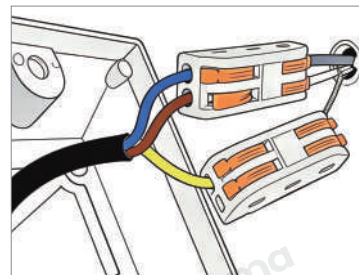

Product Name Reeded Glass Light Rectangular LED Modern Outdoor Wall Light

Style Modern

Specification Hardwired

This reeded glass light has a stainless steel body and modern minimalist design.

It comes in 4 heights, high-brightness LED, warm/cool white options, and IP55 rating.

Blue: Neutral wire
Brown: Live wire
Yellow: Ground wire

· Core Performance Indicators

Installation Method

Wall Mount - Easy installation: Fix the base on the wall, wire then install the lamp body.

Application Scenarios