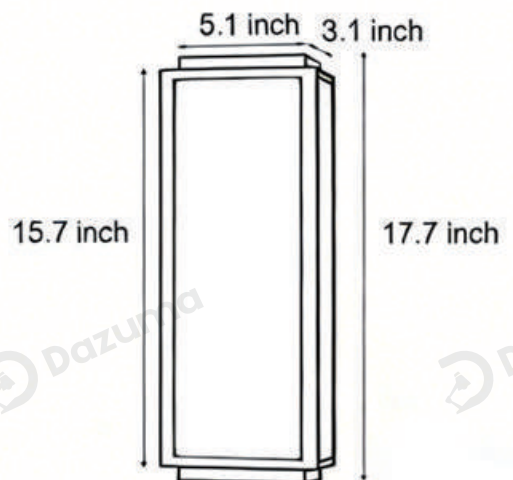

· Product Details

Material	Stainless Steel
----------	-----------------

· Core Specifications

Length	17.7 inches
Width	5.1 inches
Depth	3.1 inches

· Basic Product Information

Product Model	HA084818-03B/ 04B
Product Type	Outdoor Wall Sconces
Power Type	Hardwired
Product Color	Black

· Product Details

Material	Stainless Steel
----------	-----------------

· Core Specifications

Length	23.6 inches
Width	6.3 inches
Depth	3.9 inches

· Basic Product Information

Product Model	HA084818-05B/ 06B
Product Type	Outdoor Wall Sconces
Power Type	Hardwired
Product Color	Black

· Product Details

Material	Stainless Steel
----------	-----------------

· Core Specifications

Length	31.5 inches
Width	6.3 inches
Depth	3.9 inches

· Basic Product Information

Product Model	HA084818-07B/ 08B
Product Type	Outdoor Wall Sconces
Power Type	Hardwired
Product Color	Black

· Product Details

Material	Stainless Steel
----------	-----------------

· Core Specifications

Length	39.4 inches
Width	6.3 inches
Depth	3.9 inches

Voltage	AC85-265V
Light Source Type	LED
Light Source Included	Yes
Color Temperature	3000- 6000K
Dimmable	No
CRI	90
IP Rating	IP55
Hardwired	