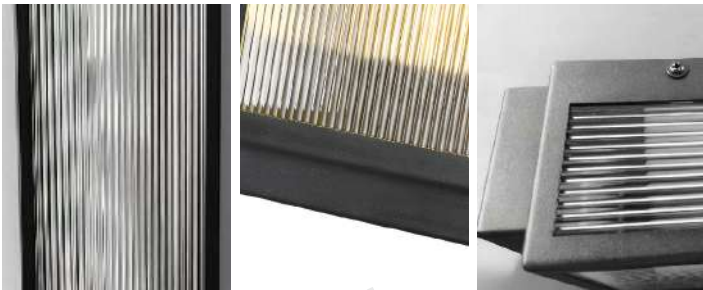

Product Name Reeded Glass Light Rectangular LED Modern Outdoor Wall Light

Style Modern

Specification Hardwired

This reeded glass light has a stainless steel body and modern minimalist design.

It comes in 4 heights, high-brightness LED, warm/cool white options, and IP55 rating.

Waterproof and durable, it suits porches, courtyards and facades with stylish lighting.

· Basic Product Information

Product Model	HA084818-01B/ 02B
Product Type	Outdoor Wall Sconces
Power Type	Hardwired
Product Color	Black

· Product Details

Material	Stainless Steel
----------	-----------------

· Core Specifications

Length	23.6 inches
Width	6.3 inches
Depth	3.9 inches

· Basic Product Information

Product Model	HA084818-05B/ 06B
Product Type	Outdoor Wall Sconces
Power Type	Hardwired
Product Color	Black

· Product Details

Material	Stainless Steel
----------	-----------------

· Core Specifications

Length	31.5 inches
Width	6.3 inches
Depth	3.9 inches

· Basic Product Information

Product Model	HA084818-07B/ 08B
Product Type	Outdoor Wall Sconces
Power Type	Hardwired
Product Color	Black