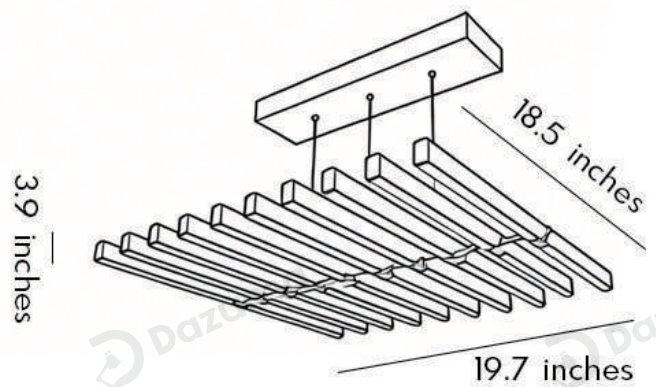

· Product Details

Material	Iron
----------	------

· Core Specifications

Length	3.9 inches
Width	59.1 inches
Depth	18.5 inches

· Basic Product Information

Product Model	HA084944-04B
Product Type	Linear Suspension
Power Type	Hardwired
Product Color	Black

· Product Details

Material	Iron
----------	------

· Core Specifications

Length	3.9 inches
Width	78.7 inches
Depth	18.5 inches

· Basic Product Information

Product Model	HA084944-05B
Product Type	Linear Suspension
Power Type	Hardwired
Product Color	Black

· Product Details

Material	Iron
----------	------

· Core Specifications

Length	3.9 inches
Width	19.7 inches
Depth	18.5 inches

· Basic Product Information

Product Model	HA084944-06B
Product Type	Linear Suspension
Power Type	Hardwired
Product Color	Black

· Product Details

Material	Iron
----------	------

· Core Specifications

Length	3.9 inches
Width	38.2 inches
Depth	18.5 inches

· Basic Product Information

Product Model	HA084944-07B
Product Type	Linear Suspension
Power Type	Hardwired
Product Color	Black