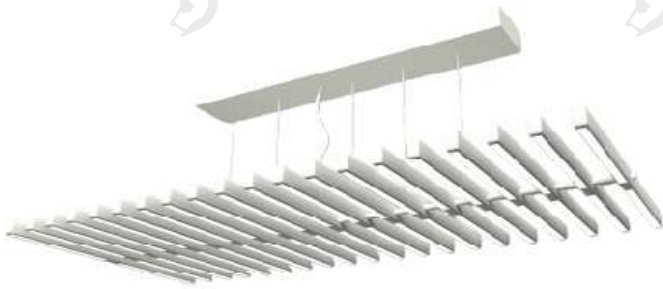

· Product Details

Material	Iron
----------	------

· Core Specifications

Length	3.9 inches
Width	78.7 inches
Depth	18.5 inches

· Basic Product Information

Product Model	HA084944-05B
Product Type	Linear Suspension
Power Type	Hardwired
Product Color	Black

· Product Details

Material	Iron
----------	------

· Core Specifications

Length	3.9 inches
Width	19.7 inches
Depth	18.5 inches

· Basic Product Information

Product Model	HA084944-06B
Product Type	Linear Suspension
Power Type	Hardwired
Product Color	Black

· Product Details

Material	Iron
----------	------

· Core Specifications

Length	3.9 inches
Width	38.2 inches
Depth	18.5 inches

· Basic Product Information

Product Model	HA084944-07B
Product Type	Linear Suspension
Power Type	Hardwired
Product Color	Black