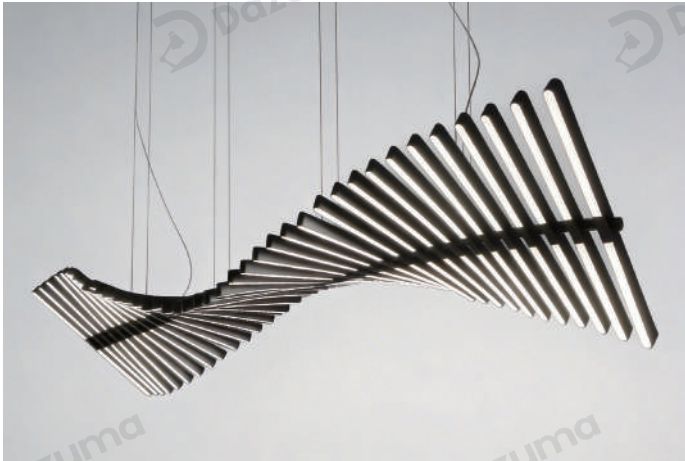

Voltage	AC90-120V
Light Source Type	LED
Light Source Included	Yes
Color Temperature	3000- 6000K
Dimmable	Yes
IP Rating	IP20

Hardwired