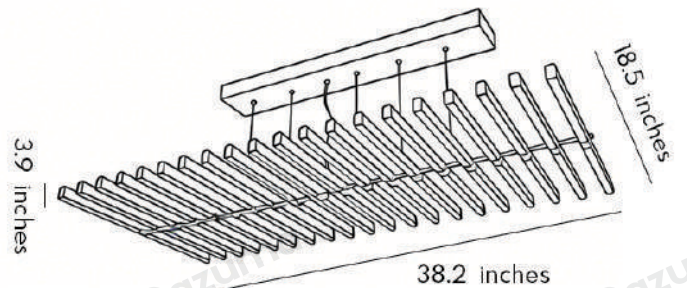

· Product Details

Material	Iron
----------	------

· Core Specifications

Length	3.9 inches
Width	19.7 inches
Depth	18.5 inches

· Basic Product Information

Product Model	HA084944-02B
Product Type	Linear Suspension
Power Type	Hardwired
Product Color	Black

· Product Details

Material	Iron
----------	------

· Core Specifications

Length	3.9 inches
Width	38.2 inches
Depth	18.5 inches

· Basic Product Information

Product Model	HA084944-03B
Product Type	Linear Suspension
Power Type	Hardwired
Product Color	Black

· Product Details

Material	Iron
----------	------

· Core Specifications

Length	3.9 inches
Width	59.1 inches
Depth	18.5 inches

· Basic Product Information

Product Model	HA084944-04B
Product Type	Linear Suspension
Power Type	Hardwired
Product Color	Black

· Product Details

Material	Iron
----------	------

· Core Specifications

Length	3.9 inches
Width	78.7 inches
Depth	18.5 inches

· Basic Product Information

Product Model	HA084944-05B
Product Type	Linear Suspension
Power Type	Hardwired
Product Color	Black