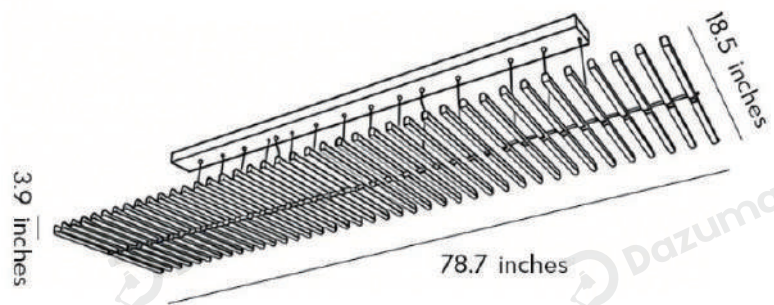

· Product Details

Material	Iron
----------	------

· Core Specifications

Length	3.9 inches
Width	38.2 inches
Depth	18.5 inches

· Basic Product Information

Product Model	HA084944-03B
Product Type	Linear Suspension
Power Type	Hardwired
Product Color	Black

· Product Details

Material	Iron
----------	------

· Core Specifications

Length	3.9 inches
Width	59.1 inches
Depth	18.5 inches

· Basic Product Information

Product Model	HA084944-04B
Product Type	Linear Suspension
Power Type	Hardwired
Product Color	Black

· Product Details

Material	Iron
----------	------

· Core Specifications

Length	3.9 inches
Width	78.7 inches
Depth	18.5 inches

· Basic Product Information

Product Model	HA084944-05B
Product Type	Linear Suspension
Power Type	Hardwired
Product Color	Black

· Product Details

Material	Iron
----------	------

· Core Specifications

Length	3.9 inches
Width	19.7 inches
Depth	18.5 inches

· Basic Product Information

Product Model	HA084944-06B
Product Type	Linear Suspension
Power Type	Hardwired
Product Color	Black