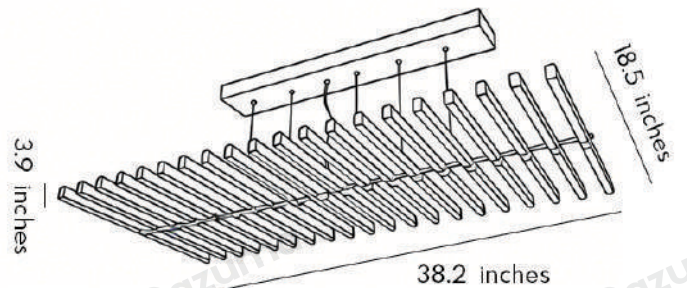

· Product Details

Material	Iron
----------	------

· Core Specifications

Length	3.9 inches
Width	78.7 inches
Depth	18.5 inches

· Basic Product Information

Product Model	HA084944-05B
Product Type	Linear Suspension
Power Type	Hardwired
Product Color	Black

· Product Details

Material	Iron
----------	------

· Core Specifications

Length	3.9 inches
Width	19.7 inches
Depth	18.5 inches

· Basic Product Information

Product Model	HA084944-06B
Product Type	Linear Suspension
Power Type	Hardwired
Product Color	Black

· Product Details

Material	Iron
----------	------

· Core Specifications

Length	3.9 inches
Width	38.2 inches
Depth	18.5 inches

· Basic Product Information

Product Model	HA084944-07B
Product Type	Linear Suspension
Power Type	Hardwired
Product Color	Black

· Product Details

Material	Iron
----------	------

· Core Specifications

Length	3.9 inches
Width	59.1 inches
Depth	18.5 inches

· Basic Product Information

Product Model	HA084944-08B
Product Type	Linear Suspension
Power Type	Hardwired
Product Color	Black