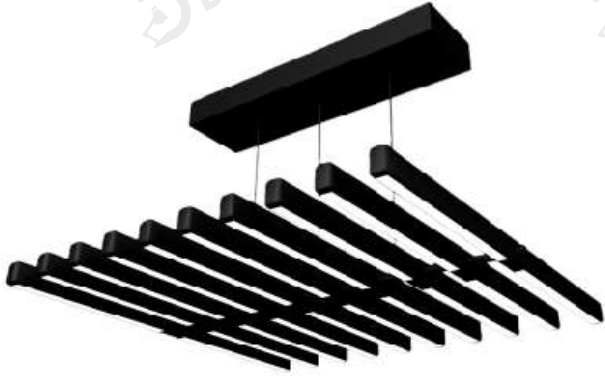

Product Name Art Pendants Light Nordic Wave
Fish Bone Linear Ceiling Light

Style Modern

Specification Hardwired

This art pendant light features a wave fish-bone design with iron frame and acrylic strips.

It has 4 sizes, black/white finishes, and stepless dimming LED.

Ideal for dining rooms, lobbies and commercial spaces, it's a stylish focal point.

· Basic Product Information

Product Model	HA084944-01B
Product Type	Linear Suspension
Power Type	Hardwired
Product Color	Black

· Product Details

Material	Iron
----------	------

· Core Specifications

Length	3.9 inches
Width	19.7 inches
Depth	18.5 inches

· Basic Product Information

Product Model	HA084944-02B
Product Type	Linear Suspension
Power Type	Hardwired
Product Color	Black

· Product Details

Material	Iron
----------	------

· Core Specifications

Length	3.9 inches
Width	38.2 inches
Depth	18.5 inches

· Basic Product Information

Product Model	HA084944-03B
Product Type	Linear Suspension
Power Type	Hardwired
Product Color	Black