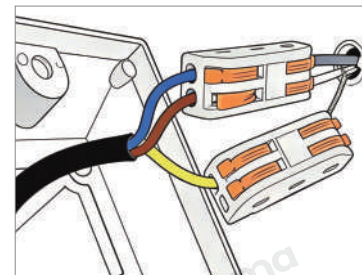

Hardwired

Blue: Neutral wire
Brown: Live wire
Yellow: Ground wire

• Core Performance Indicators

Installation Method

Pendant Mounted - Easy installation: Install with rod, cord or chain suspended from ceiling.