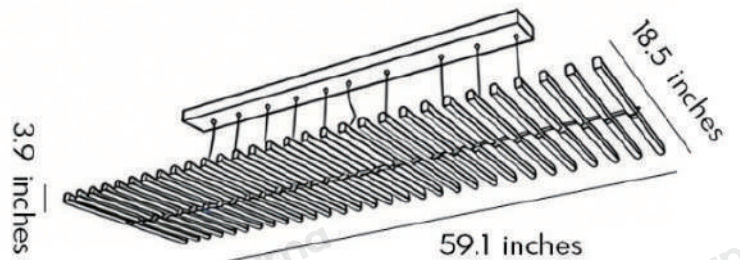

· Product Details

Material	Iron
----------	------

· Core Specifications

Length	3.9 inches
Width	19.7 inches
Depth	18.5 inches

· Basic Product Information

Product Model	HA084944-02B
Product Type	Linear Suspension
Power Type	Hardwired
Product Color	Black

· Product Details

Material	Iron
----------	------

· Core Specifications

Length	3.9 inches
Width	38.2 inches
Depth	18.5 inches

· Basic Product Information

Product Model	HA084944-03B
Product Type	Linear Suspension
Power Type	Hardwired
Product Color	Black

· Product Details

Material	Iron
----------	------

· Core Specifications

Length	3.9 inches
Width	59.1 inches
Depth	18.5 inches

· Basic Product Information

Product Model	HA084944-04B
Product Type	Linear Suspension
Power Type	Hardwired
Product Color	Black

· Product Details

Material	Iron
----------	------

· Core Specifications

Length	3.9 inches
Width	78.7 inches
Depth	18.5 inches

· Basic Product Information

Product Model	HA084944-05B
Product Type	Linear Suspension
Power Type	Hardwired
Product Color	Black