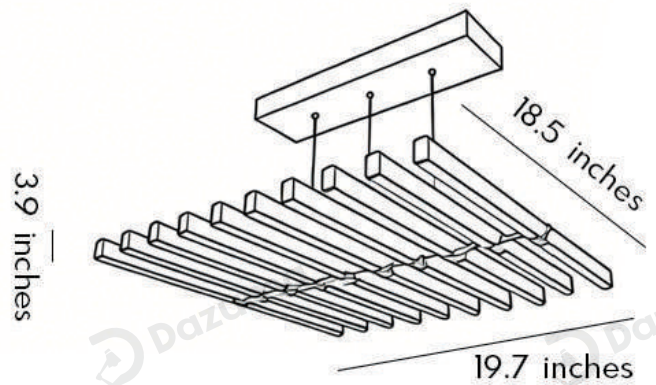

· Product Details

Material	Iron
----------	------

· Core Specifications

Length	3.9 inches
Width	19.7 inches
Depth	18.5 inches

· Basic Product Information

Product Model	HA084944-02B
Product Type	Linear Suspension
Power Type	Hardwired
Product Color	Black

· Product Details

Material	Iron
----------	------

· Core Specifications

Length	3.9 inches
Width	38.2 inches
Depth	18.5 inches

· Basic Product Information

Product Model	HA084944-03B
Product Type	Linear Suspension
Power Type	Hardwired
Product Color	Black

· Product Details

Material	Iron
----------	------

· Core Specifications

Length	3.9 inches
Width	59.1 inches
Depth	18.5 inches

· Basic Product Information

Product Model	HA084944-04B
Product Type	Linear Suspension
Power Type	Hardwired
Product Color	Black

· Product Details

Material	Iron
----------	------

· Core Specifications

Length	3.9 inches
Width	78.7 inches
Depth	18.5 inches

Voltage	AC90-120V
Light Source Type	LED
Light Source Included	Yes
Color Temperature	3000- 6000K
Dimmable	Yes
IP Rating	IP20