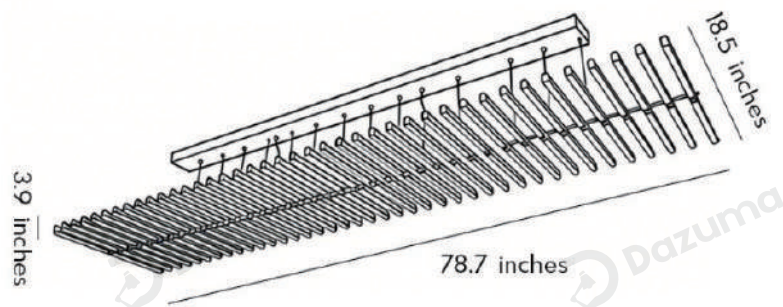

· Product Details

Material	Iron
----------	------

· Core Specifications

Length	3.9 inches
Width	19.7 inches
Depth	18.5 inches

· Basic Product Information

Product Model	HA084944-06B
Product Type	Linear Suspension
Power Type	Hardwired
Product Color	Black

· Product Details

Material	Iron
----------	------

· Core Specifications

Length	3.9 inches
Width	38.2 inches
Depth	18.5 inches

· Basic Product Information

Product Model	HA084944-07B
Product Type	Linear Suspension
Power Type	Hardwired
Product Color	Black

· Product Details

Material	Iron
----------	------

· Core Specifications

Length	3.9 inches
Width	59.1 inches
Depth	18.5 inches

· Basic Product Information

Product Model	HA084944-08B
Product Type	Linear Suspension
Power Type	Hardwired
Product Color	Black

· Product Details

Material	Iron
----------	------

· Core Specifications

Length	3.9 inches
Width	78.7 inches
Depth	18.5 inches

Voltage	AC90-120V
Light Source Type	LED
Light Source Included	Yes
Color Temperature	3000- 6000K
Dimmable	Yes
IP Rating	IP20