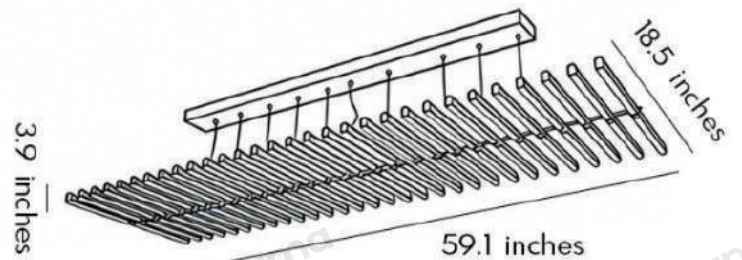

· Product Details

Material	Iron
----------	------

· Core Specifications

Length	3.9 inches
Width	19.7 inches
Depth	18.5 inches

· Basic Product Information

Product Model	HA084944-06B
Product Type	Linear Suspension
Power Type	Hardwired
Product Color	Black

· Product Details

Material	Iron
----------	------

· Core Specifications

Length	3.9 inches
Width	38.2 inches
Depth	18.5 inches

· Basic Product Information

Product Model	HA084944-07B
Product Type	Linear Suspension
Power Type	Hardwired
Product Color	Black

· Product Details

Material	Iron
----------	------

· Core Specifications

Length	3.9 inches
Width	59.1 inches
Depth	18.5 inches

· Basic Product Information

Product Model	HA084944-08B
Product Type	Linear Suspension
Power Type	Hardwired
Product Color	Black

· Product Details

Material	Iron
----------	------

· Core Specifications

Length	3.9 inches
Width	78.7 inches
Depth	18.5 inches

Voltage	AC90-120V
Light Source Type	LED
Light Source Included	Yes
Color Temperature	3000- 6000K
Dimmable	Yes
IP Rating	IP20