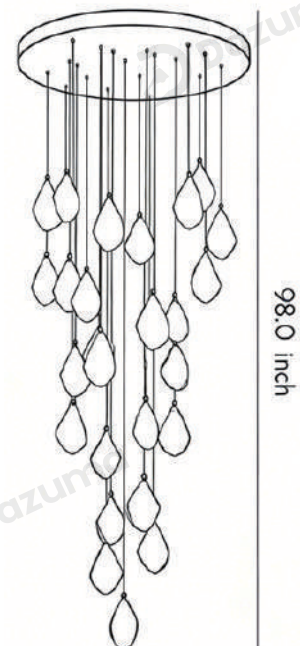

· Product Details

Material	Hardware
----------	----------

· Core Specifications

Length	71.0 inches
Diameter	16.0 inches
Height	16.0 inches

· Basic Product Information

Product Model	HA085019-06B
Product Type	Staircase Chandeliers
Power Type	Hardwired
Product Color	Copper

· Product Details

Material	Hardware
----------	----------

· Core Specifications

Length	79.0 inches
Diameter	20.0 inches
Height	20.0 inches

· Basic Product Information

Product Model	HA085019-07B
Product Type	Staircase Chandeliers
Power Type	Hardwired
Product Color	Copper

· Product Details

Material	Hardware
----------	----------

· Core Specifications

Length	98.0 inches
Diameter	24.0 inches
Height	24.0 inches

· Basic Product Information

Product Model	HA085019-08B
Product Type	Staircase Chandeliers
Power Type	Hardwired
Product Color	Copper

· Product Details

Material	Hardware
----------	----------

· Core Specifications

Length	118.0 inches
Diameter	28.0 inches
Height	28.0 inches

Voltage	AC110-240V
Light Source Type	LED
Light Source Included	Yes
Color Temperature	3000K
Dimmable	No
IP Rating	IP20