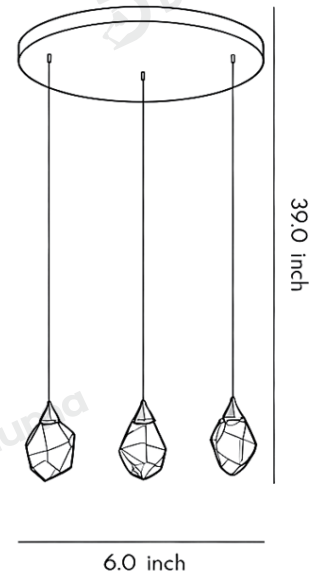

· Product Details

Material	Hardware
----------	----------

· Core Specifications

Length	39.0 inches
Diameter	6.0 inches
Height	6.0 inches

· Basic Product Information

Product Model	HA085019-02B
Product Type	Staircase Chandeliers
Power Type	Hardwired
Product Color	Copper

· Product Details

Material	Hardware
----------	----------

· Core Specifications

Length	39.0 inches
Diameter	8.0 inches
Height	8.0 inches

· Basic Product Information

Product Model	HA085019-03B
Product Type	Staircase Chandeliers
Power Type	Hardwired
Product Color	Copper

· Product Details

Material	Hardware
----------	----------

· Core Specifications

Length	47.0 inches
Diameter	10.0 inches
Height	10.0 inches

· Basic Product Information

Product Model	HA085019-04B
Product Type	Staircase Chandeliers
Power Type	Hardwired
Product Color	Copper

· Product Details

Material	Hardware
----------	----------

· Core Specifications

Length	118.0 inches
Diameter	28.0 inches
Height	28.0 inches

Voltage	AC110-240V
Light Source Type	LED
Light Source Included	Yes
Color Temperature	3000K
Dimmable	No
IP Rating	IP20