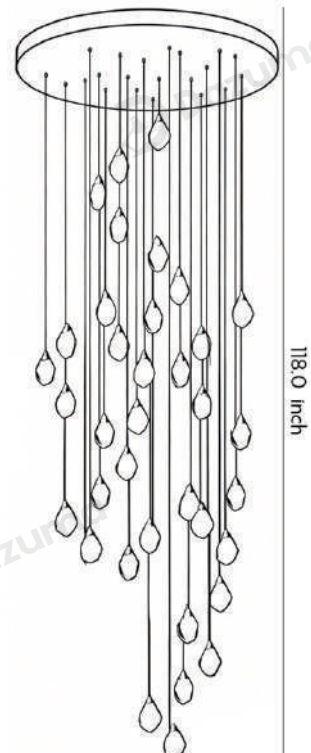

· Product Details

Material	Hardware
----------	----------

· Core Specifications

Length	79.0 inches
Diameter	20.0 inches
Height	20.0 inches

· Basic Product Information

Product Model	HA085019-07B
Product Type	Staircase Chandeliers
Power Type	Hardwired
Product Color	Copper

· Product Details

Material	Hardware
----------	----------

· Core Specifications

Length	98.0 inches
Diameter	24.0 inches
Height	24.0 inches

· Basic Product Information

Product Model	HA085019-08B
Product Type	Staircase Chandeliers
Power Type	Hardwired
Product Color	Copper

· Product Details

Material	Hardware
----------	----------

· Core Specifications

Length	118.0 inches
Diameter	24.0 inches
Height	24.0 inches

· Basic Product Information

Product Model	HA085019-09B
Product Type	Staircase Chandeliers
Power Type	Hardwired
Product Color	Copper

· Product Details

Material	Hardware
----------	----------

· Core Specifications

Length	118.0 inches
Diameter	28.0 inches
Height	28.0 inches

Voltage	AC110-240V
Light Source Type	LED
Light Source Included	Yes
Color Temperature	3000K
Dimmable	No
IP Rating	IP20