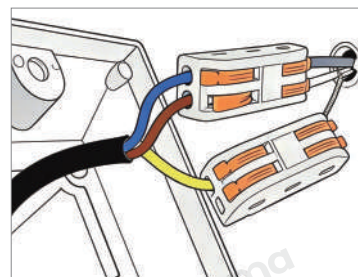

Hardwired

Blue: Neutral wire
Brown: Live wire
Yellow: Ground wire

· Core Performance Indicators

Installation Method	Hanging - Easy installation: Install with rod, cord or chain suspended from ceiling.
Application Scenarios	Entrance, Foyer, Living Room, Staircase
Certifications	CE, ROHS, WEEE, CEC, DLC, IES
Color Temperature Adjustment	Warm Light (3000K)
Product Accessories	Fixture ×1, Lamp Bracket ×1, Screw Pack ×1, Lampshade ×1