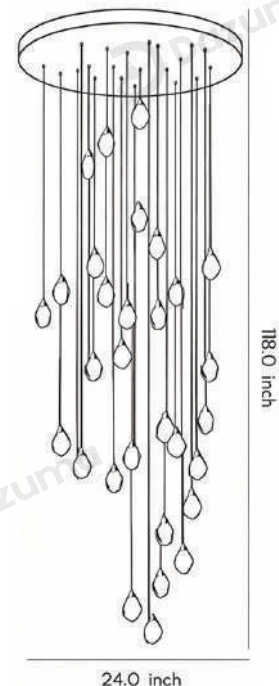

· Product Details

Material	Hardware
----------	----------

· Core Specifications

Length	79.0 inches
Diameter	20.0 inches
Height	20.0 inches

· Basic Product Information

Product Model	HA085019-07B
Product Type	Staircase Chandeliers
Power Type	Hardwired
Product Color	Copper

· Product Details

Material	Hardware
----------	----------

· Core Specifications

Length	98.0 inches
Diameter	24.0 inches
Height	24.0 inches

· Basic Product Information

Product Model	HA085019-08B
Product Type	Staircase Chandeliers
Power Type	Hardwired
Product Color	Copper

· Product Details

Material	Hardware
----------	----------

· Core Specifications

Length	118.0 inches
Diameter	24.0 inches
Height	24.0 inches

· Basic Product Information

Product Model	HA085019-09B
Product Type	Staircase Chandeliers
Power Type	Hardwired
Product Color	Copper

· Product Details

Material	Hardware
----------	----------

· Core Specifications

Length	118.0 inches
Diameter	28.0 inches
Height	28.0 inches

Voltage	AC110-240V
Light Source Type	LED
Light Source Included	Yes
Color Temperature	3000K
Dimmable	No
IP Rating	IP20