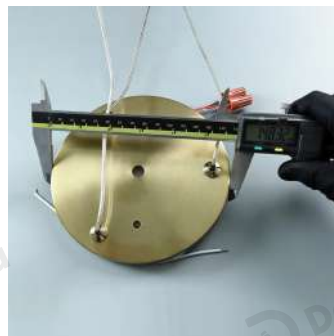

· Core Performance Indicators

Installation Method	Hanging - Easy installation: Install with rod, cord or chain suspended from ceiling.
Application Scenarios	Entrance, Foyer, Living Room, Staircase
Certifications	CE, ROHS, WEEE, CEC, DLC, IES
Color Temperature Adjustment	Warm Light (3000K)
Product Accessories	Fixture ×1, Lamp Bracket ×1, Screw Pack ×1, Lampshade ×1

www.dazuma.us

+1 978-678-4855 (US Support)

hello@dazuma.us

Customer Service: Mon-Fri, 9am-6pm EST.

Online Service Team: 120 East Hollis Street, Nashua, NH 03060