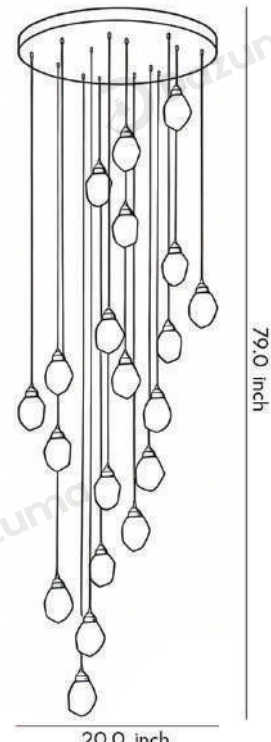

· Product Details

Material	Hardware
----------	----------

· Core Specifications

Length	59.0 inches
Diameter	12.0 inches
Height	12.0 inches

· Basic Product Information

Product Model	HA085019-05B
Product Type	Staircase Chandeliers
Power Type	Hardwired
Product Color	Copper

· Product Details

Material	Hardware
----------	----------

· Core Specifications

Length	71.0 inches
Diameter	16.0 inches
Height	16.0 inches

· Basic Product Information

Product Model	HA085019-06B
Product Type	Staircase Chandeliers
Power Type	Hardwired
Product Color	Copper

· Product Details

Material	Hardware
----------	----------

· Core Specifications

Length	79.0 inches
Diameter	20.0 inches
Height	20.0 inches

· Basic Product Information

Product Model	HA085019-07B
Product Type	Staircase Chandeliers
Power Type	Hardwired
Product Color	Copper

· Product Details

Material	Hardware
----------	----------

· Core Specifications

Length	118.0 inches
Diameter	28.0 inches
Height	28.0 inches

Voltage	AC110-240V
Light Source Type	LED
Light Source Included	Yes
Color Temperature	3000K
Dimmable	No
IP Rating	IP20