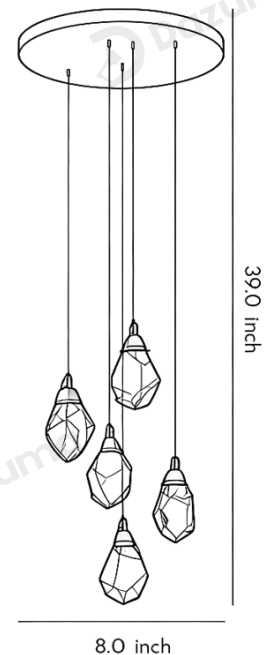

· Product Details

Material	Hardware
----------	----------

· Core Specifications

Length	39.0 inches
Diameter	6.0 inches
Height	6.0 inches

· Basic Product Information

Product Model	HA085019-02B
Product Type	Staircase Chandeliers
Power Type	Hardwired
Product Color	Copper

· Product Details

Material	Hardware
----------	----------

· Core Specifications

Length	39.0 inches
Diameter	8.0 inches
Height	8.0 inches

· Basic Product Information

Product Model	HA085019-03B
Product Type	Staircase Chandeliers
Power Type	Hardwired
Product Color	Copper

· Product Details

Material	Hardware
----------	----------

· Core Specifications

Length	47.0 inches
Diameter	10.0 inches
Height	10.0 inches

· Basic Product Information

Product Model	HA085019-04B
Product Type	Staircase Chandeliers
Power Type	Hardwired
Product Color	Copper

· Product Details

Material	Hardware
----------	----------

· Core Specifications

Length	59.0 inches
Diameter	12.0 inches
Height	12.0 inches

· Basic Product Information

Product Model	HA085019-05B
Product Type	Staircase Chandeliers
Power Type	Hardwired
Product Color	Copper