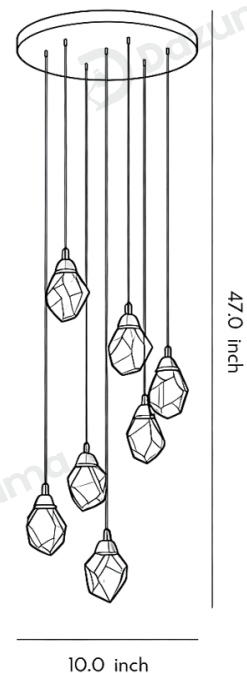

· Product Details

Material	Hardware
----------	----------

· Core Specifications

Length	39.0 inches
Diameter	6.0 inches
Height	6.0 inches

· Basic Product Information

Product Model	HA085019-02B
Product Type	Staircase Chandeliers
Power Type	Hardwired
Product Color	Copper

· Product Details

Material	Hardware
----------	----------

· Core Specifications

Length	39.0 inches
Diameter	8.0 inches
Height	8.0 inches

· Basic Product Information

Product Model	HA085019-03B
Product Type	Staircase Chandeliers
Power Type	Hardwired
Product Color	Copper

· Product Details

Material	Hardware
----------	----------

· Core Specifications

Length	47.0 inches
Diameter	10.0 inches
Height	10.0 inches

· Basic Product Information

Product Model	HA085019-04B
Product Type	Staircase Chandeliers
Power Type	Hardwired
Product Color	Copper

· Product Details

Material	Hardware
----------	----------

· Core Specifications

Length	59.0 inches
Diameter	12.0 inches
Height	12.0 inches

· Basic Product Information

Product Model	HA085019-05B
Product Type	Staircase Chandeliers
Power Type	Hardwired
Product Color	Copper