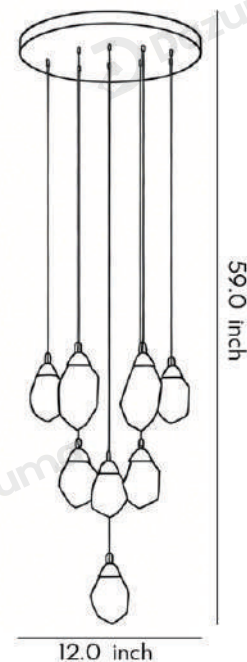

· Product Details

Material	Hardware
----------	----------

· Core Specifications

Length	39.0 inches
Diameter	6.0 inches
Height	6.0 inches

· Basic Product Information

Product Model	HA085019-02B
Product Type	Staircase Chandeliers
Power Type	Hardwired
Product Color	Copper

· Product Details

Material	Hardware
----------	----------

· Core Specifications

Length	39.0 inches
Diameter	8.0 inches
Height	8.0 inches

· Basic Product Information

Product Model	HA085019-03B
Product Type	Staircase Chandeliers
Power Type	Hardwired
Product Color	Copper

· Product Details

Material	Hardware
----------	----------

· Core Specifications

Length	47.0 inches
Diameter	10.0 inches
Height	10.0 inches

· Basic Product Information

Product Model	HA085019-04B
Product Type	Staircase Chandeliers
Power Type	Hardwired
Product Color	Copper

· Product Details

Material	Hardware
----------	----------

· Core Specifications

Length	59.0 inches
Diameter	12.0 inches
Height	12.0 inches

· Basic Product Information

Product Model	HA085019-05B
Product Type	Staircase Chandeliers
Power Type	Hardwired
Product Color	Copper