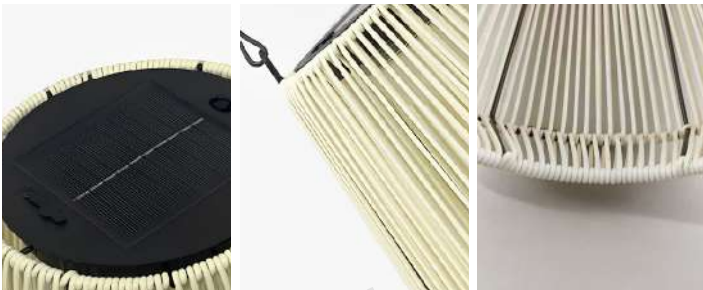

| | |
|---------------|--|
| Product Name | Solar Powered Rope Lantern Portable Handwoven LED Light |
| Style | Retro |
| Specification | Solar Powered |

This solar rope lantern has an iron frame with handwoven PE rattan, vintage rustic style.

Solar powered, auto on at night, IP65 waterproof, with 180° rotatable handle for easy hanging.

3000K warm white light creates cozy ambiance for gardens, patios and camping.

· Basic Product Information

| | |
|---------------|-------------------|
| Product Model | HA085474-00B |
| Product Type | Portable Lanterns |
| Power Type | Solar Powered |
| Product Color | Bamboo |

· Product Details

| | |
|----------|-----------------|
| Material | Iron, PE Rattan |
|----------|-----------------|

· Core Specifications

| | |
|----------|-------------|
| Length | 13.4 inches |
| Diameter | 11.0 inches |
| Height | 11.0 inches |