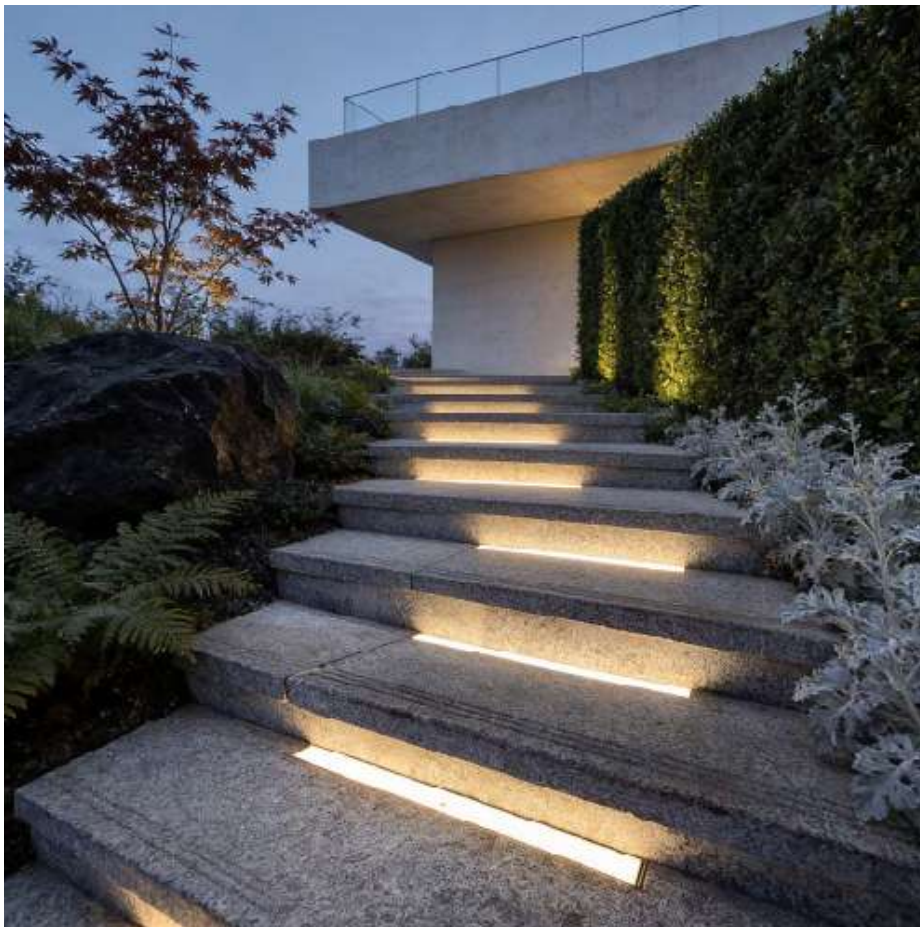

Product Name	Inground Linear Lighting Waterproof Recessed Light
Style	Retro
Specification	Hardwired

This modern inground linear light features aluminum body and IP67 waterproof tempered glass cover.

12W LED offers white, warm white and yellow light for various landscape lighting needs.

Slim flush design outlines paths and facades for gardens, plazas and driveways.