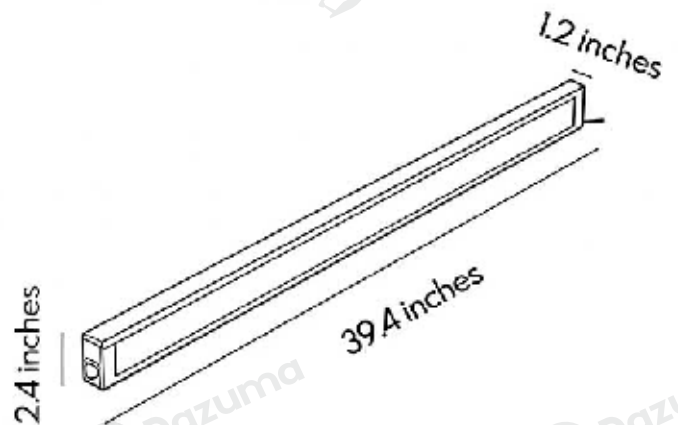

Product Name	Inground Linear Lighting Waterproof Recessed Light
Style	Retro
Specification	Hardwired

This modern inground linear light features aluminum body and IP67 waterproof tempered glass cover.

12W LED offers white, warm white and yellow light for various landscape lighting needs.

## · Basic Product Information

Product Model	HA088155-01B/ 02B/ 03B
Product Type	Step & Deck Lights
Power Type	Hardwired
Product Color	White

## · Core Specifications

Length	2.4 inches
Width	39.4 inches
Depth	1.2 inches

Voltage	DC24V
Light Source Type	LED
Light Source Included	Yes
Color Temperature	3000- 6000K
Dimmable	No
IP Rating	IP67

Hardwired