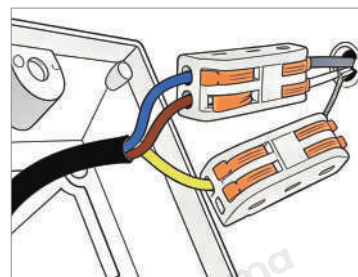

## · Core Specifications

Length	2.4 inches
Width	39.4 inches
Depth	1.2 inches

Voltage	DC24V
Light Source Type	LED
Light Source Included	Yes
Color Temperature	3000- 6000K
Dimmable	No
IP Rating	IP67

Hardwired

Blue: Neutral wire  
Brown: Live wire  
Yellow: Ground wire