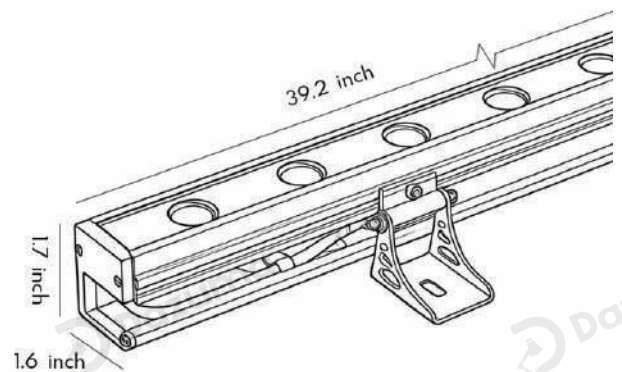

Product Name	Linear LED Wall Washer Outdoor Aluminum Light
Style	Industrial
Specification	Hardwirede

This linear LED wall washer has an aluminum body and glass lens.

It comes in 18W/24W/36W, 3000K/6000K, DC24V, IP65 waterproof.

· Product Details

Material	Aluminum
----------	----------

· Core Specifications

Length	39.2 inches
Diameter	1.7 inches
Height	1.6 inches

· Basic Product Information

Product Model	HA088249-05B/ 06B/ 07B/ 08B LI002353-03B/ 04B
Product Type	Wall Wash Lighting
Power Type	Hardwired
Product Color	Gray

· Product Details

Material	Aluminum
----------	----------

· Core Specifications

Length	39.2 inches
Diameter	2.7 inches
Height	1.6 inches

Voltage DC24V (Must use with Transformer)

Light Source Type LED E27 Bulb