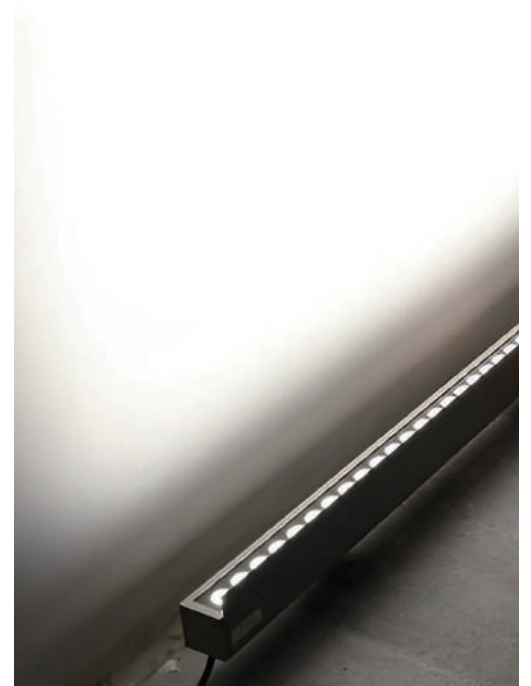

Product Name	Linear LED Wall Washer Outdoor Aluminum Light
Style	Industrial
Specification	Hardwirede

This linear LED wall washer has an aluminum body and glass lens.

It comes in 18W/24W/36W, 3000K/6000K, DC24V, IP65 waterproof.

Ideal for building facades and feature walls, it provides uniform, clear lighting.

· Basic Product Information

Product Model	HA088249-01B/ 02B/ 03B/ 04B LI002353-01B/ 02B
Product Type	Wall Wash Lighting
Power Type	Hardwirede
Product Color	Gray

· Product Details

Material	Aluminum
----------	----------

· Core Specifications

Length	39.2 inches
Diameter	1.7 inches
Height	1.6 inches

· Basic Product Information

Product Model	HA088249-05B/ 06B/ 07B/ 08B LI002353-03B/ 04B
Product Type	Wall Wash Lighting
Power Type	Hardwired
Product Color	Gray

· Product Details

Material	Aluminum
----------	----------

· Core Specifications

Length	39.2 inches
Diameter	2.7 inches
Height	1.6 inches

Voltage DC24V (Must use with Transformer)

Light Source Type LED E27 Bulb