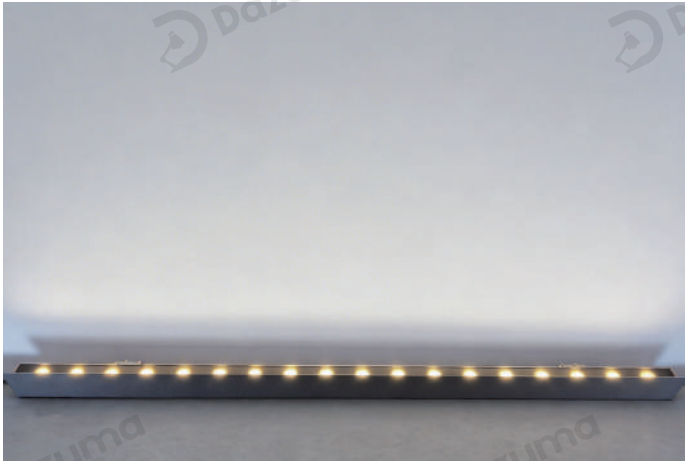

Product Name	Linear LED Wall Washer Outdoor Aluminum Light
Style	Industrial
Specification	Hardwirede

This linear LED wall washer has an aluminum body and glass lens.

It comes in 18W/24W/36W, 3000K/6000K, DC24V, IP65 waterproof.

Ideal for building facades and feature walls, it provides uniform, clear lighting.

· Basic Product Information

Product Model	HA088249-01B/ 02B/ 03B/ 04B LI002353-01B/ 02B
Product Type	Wall Wash Lighting
Power Type	Hardwirede
Product Color	Gray

· Product Details

Material	Aluminum
----------	----------

· Core Specifications

Length	39.2 inches
Diameter	1.7 inches
Height	1.6 inches

· Basic Product Information

Product Model	HA088249-05B/ 06B/ 07B/ 08B LI002353-03B/ 04B
Product Type	Wall Wash Lighting
Power Type	Hardwired
Product Color	Gray

· Product Details

Material	Aluminum
----------	----------

· Core Specifications

Length	39.2 inches
Diameter	2.7 inches
Height	1.6 inches

Voltage DC24V (Must use with Transformer)

Light Source Type LED E27 Bulb