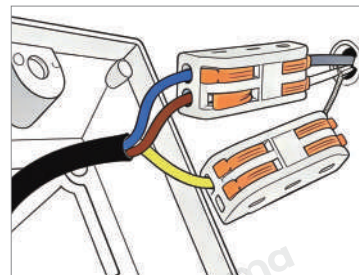

Voltage DC24V (Must use with Transformer)

Light Source Type LED E27 Bulb

Light Source Included Yes

Color Temperature 3000- 6000K

Dimmable No

IP Rating IP65

Hardwired

Blue: Neutral wire

Brown: Live wire

Yellow: Ground wire