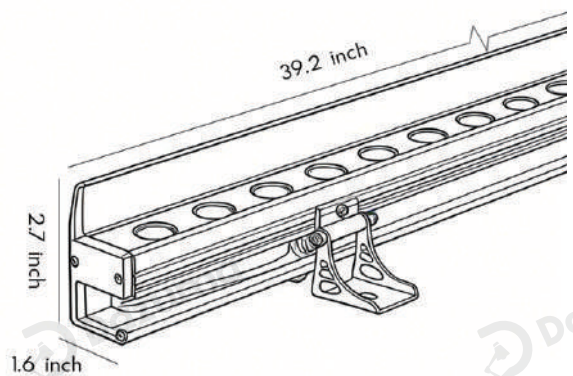

· Product Details

Material	Aluminum
----------	----------

· Core Specifications

Length	39.2 inches
Diameter	1.7 inches
Height	1.6 inches

· Basic Product Information

Product Model	HA088249-05B/ 06B/ 07B/ 08B LI002353-03B/ 04B
Product Type	Wall Wash Lighting
Power Type	Hardwired
Product Color	Gray

· Product Details

Material	Aluminum
----------	----------

· Core Specifications

Length	39.2 inches
Diameter	2.7 inches
Height	1.6 inches

Voltage DC24V (Must use with Transformer)

Light Source Type LED E27 Bulb