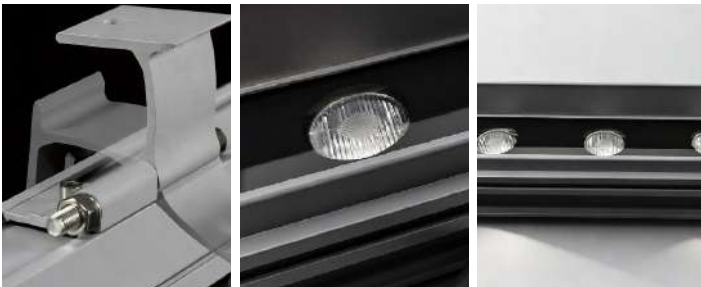

Product Name	Linear LED Wall Washer Outdoor Aluminum Light
Style	Industrial
Specification	Hardwirede

This linear LED wall washer has an aluminum body and glass lens.

It comes in 18W/24W/36W, 3000K/6000K, DC24V, IP65 waterproof.

Ideal for building facades and feature walls, it provides uniform, clear lighting.

· Basic Product Information

Product Model	HA088249-01B/ 02B/ 03B/ 04B LI002353-01B/ 02B
Product Type	Wall Wash Lighting
Power Type	Hardwirede
Product Color	Gray

· Product Details

Material	Aluminum
----------	----------

· Core Specifications

Length	39.2 inches
Diameter	1.7 inches
Height	1.6 inches

· Basic Product Information

Product Model	HA088249-05B/ 06B/ 07B/ 08B LI002353-03B/ 04B
Product Type	Wall Wash Lighting
Power Type	Hardwired
Product Color	Gray

· Product Details

Material	Aluminum
----------	----------

· Core Specifications

Length	39.2 inches
Diameter	2.7 inches
Height	1.6 inches

Voltage DC24V (Must use with Transformer)

Light Source Type LED E27 Bulb