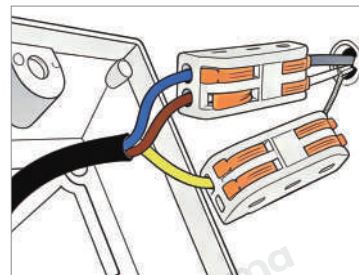

· **Core Specifications**

Width	11.0 inches
Depth	8.0 inches
Height	13.0 inches

Voltage	AC110V
Light Source Type	LED E27 Bulb
Light Source Included	Yes
Color Temperature	3000K
Dimmable	No
CRI	90
IP Rating	IP65
Hardwired	