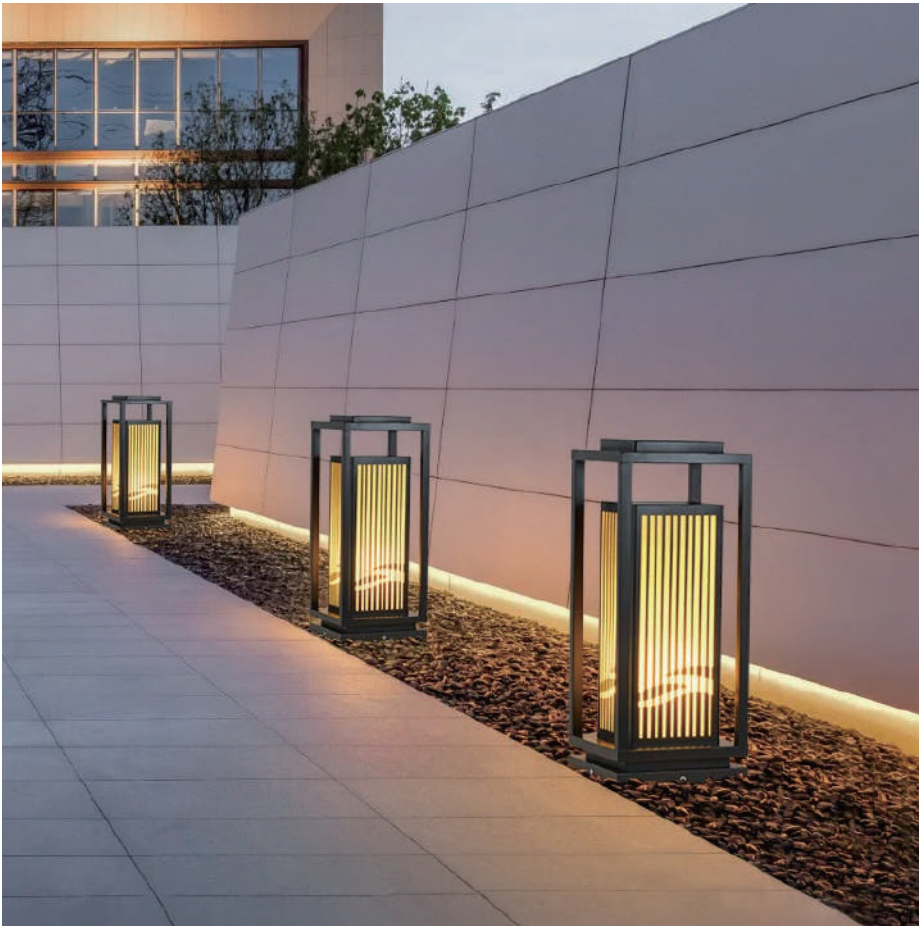

Product Name

Garden Bollards Lights

Style

Modern

Specification

7.9"x7.9"x15.7" / 9.8"x9.8"x23.6"

This garden path bollard light features a minimalist rectangular silhouette. Its marble-like tone diffuses light softly. The lantern adopts a galvanized steel structure, delivering sturdy and reliable performance for outdoor use.

Available in two sizes, it easily matches different spaces. Designed for both solar and hardwired power supply, it comes with an IP65 waterproof rating, ensuring stable operation in rainy weather and changing outdoor conditions.