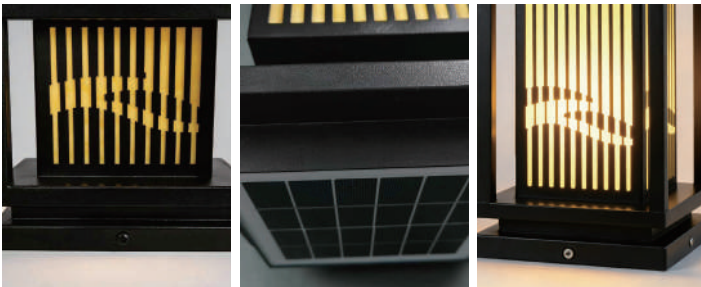

Product Model	HA089466-01B HWD00026-01
Product Type	Bollard Lights
Power Type	Hardwired/Solar Powered
Product Color	Black

· Product Details

Material	Imitation Marble, Galvanized Sheet

· Core Specifications

Width	7.9 inches
Depth	7.9 inches
Height	15.7 inches