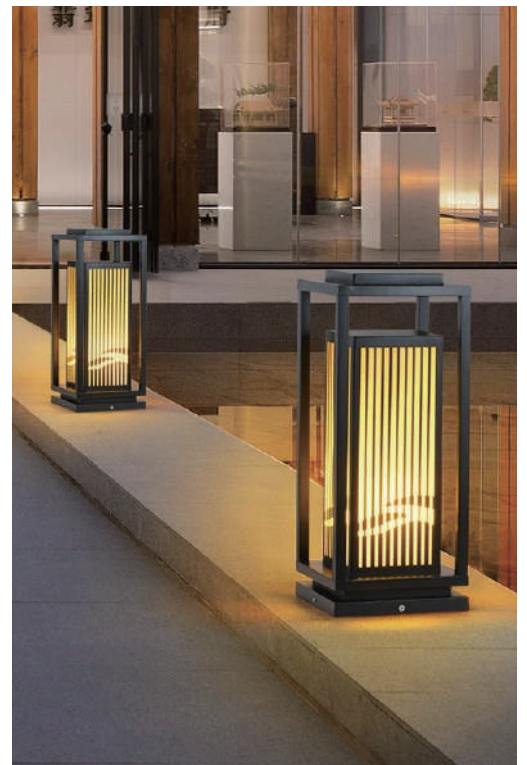

Product Name

Garden Bollards Lights

Style

Modern

Specification

7.9"x7.9"x15.7" / 9.8"x9.8"x23.6"

This garden path bollard light features a minimalist rectangular silhouette. Its marble-like tone diffuses light softly. The lantern adopts a galvanized steel structure, delivering sturdy and reliable performance for outdoor use.

Available in two sizes, it easily matches different spaces. Designed for both solar and hardwired power supply, it comes with an IP65 waterproof rating, ensuring stable operation in rainy weather and changing outdoor conditions.

· Basic Product Information

| | |
|---------------|-----------------------------|
| Product Model | HA089466-01B HWD00026-01 |
| Product Type | Bollard Lights |
| Power Type | Hardwired/Solar Powered |
| Product Color | Black |