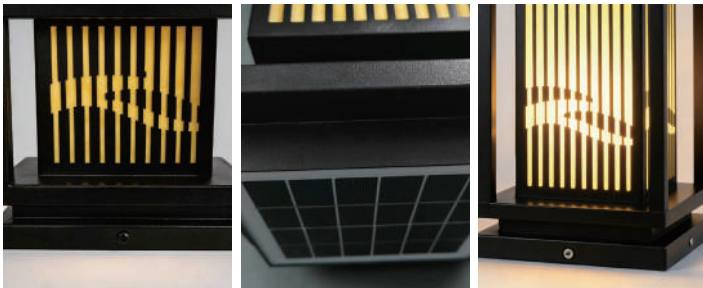

Black

· Product Details

Material

Imitation Marble, Galvanized Sheet

· Core Specifications

| | |
|--------|-------------|
| Width | 9.8 inches |
| Depth | 9.8 inches |
| Height | 23.6 inches |

9.8 inches

23.6 inches