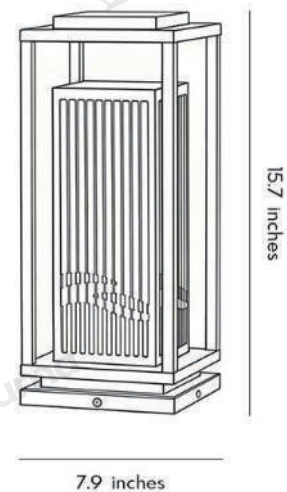

Product Name

Garden Bollards Lights

Style

Modern

Specification

7.9"x7.9"x15.7" / 9.8"x9.8"x23.6"

This garden path bollard light features a minimalist rectangular silhouette. Its marble-like tone diffuses light softly. The lantern adopts a galvanized steel structure, delivering sturdy and reliable performance for outdoor use.

Available in two sizes, it easily matches different spaces. Designed for both solar and hardwired power supply, it comes with an IP65 waterproof rating, ensuring stable operation in rainy weather and changing outdoor conditions.

· Product Details

| | |
|----------|------------------------------------|
| Material | Imitation Marble, Galvanized Sheet |
|----------|------------------------------------|

· Core Specifications

| | |
|--------|-------------|
| Width | 7.9 inches |
| Depth | 7.9 inches |
| Height | 15.7 inches |

Black

· Product Details

Material

Imitation Marble, Galvanized Sheet

· Core Specifications

| | |
|--------|-------------|
| Width | 9.8 inches |
| Depth | 9.8 inches |
| Height | 23.6 inches |

9.8 inches

23.6 inches