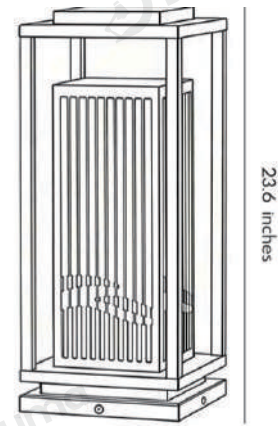

Product Name

Garden Bollards Lights

Style

Modern

Specification

7.9"x7.9"x15.7" / 9.8"x9.8"x23.6"

This garden path bollard light features a minimalist rectangular silhouette. Its marble-like tone diffuses light softly. The lantern adopts a galvanized steel structure, delivering sturdy and reliable performance for outdoor use.

· Product Details

| | |
|----------|------------------------------------|
| Material | Imitation Marble, Galvanized Sheet |
|----------|------------------------------------|

· Core Specifications

| | |
|--------|-------------|
| Width | 7.9 inches |
| Depth | 7.9 inches |
| Height | 15.7 inches |

Black

· Product Details

Material

Imitation Marble, Galvanized Sheet

· Core Specifications

| | |
|--------|-------------|
| Width | 9.8 inches |
| Depth | 9.8 inches |
| Height | 23.6 inches |

9.8 inches

23.6 inches