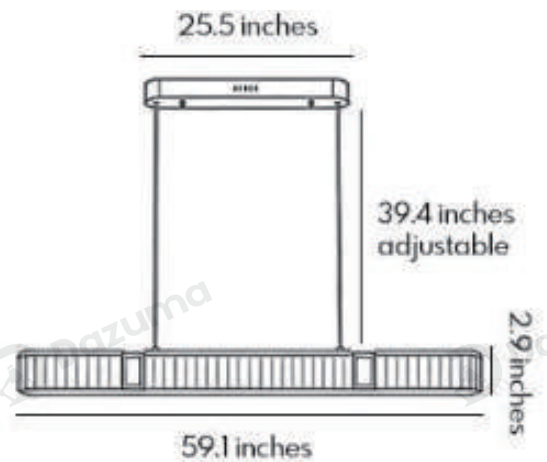

Product Name

Oval Crystal Chandelier

Style

Modern

Specification

31.5"/39.4"/47.2"/59.1"

This oval crystal chandelier features a sleek and slender oval silhouette.

The golden stainless steel frame precisely outlines the structure, with transparent crystal elements arranged delicately.

Width 5.91 inches
 Depth 31.5 inches
 Height 2.9 inches

Width 5.91 inches
 Depth 39.4 inches
 Height 2.9 inches

Width 5.91 inches
 Depth 47.2 inches
 Height 2.9 inches

Width 5.91 inches
 Depth 59.1 inches
 Height 2.9 inches