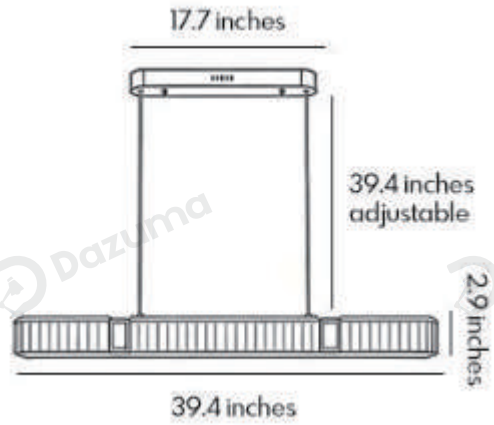

Product Name

Oval Crystal Chandelier

Style

Modern

Specification

31.5"/39.4"/47.2"/59.1"

This oval crystal chandelier features a sleek and slender oval silhouette.

The golden stainless steel frame precisely outlines the structure, with transparent crystal elements arranged delicately.

Width 5.91 inches
 Depth 31.5 inches
 Height 2.9 inches

Width 5.91 inches
 Depth 39.4 inches
 Height 2.9 inches

Width 5.91 inches
 Depth 47.2 inches
 Height 2.9 inches

Width 5.91 inches
 Depth 59.1 inches
 Height 2.9 inches