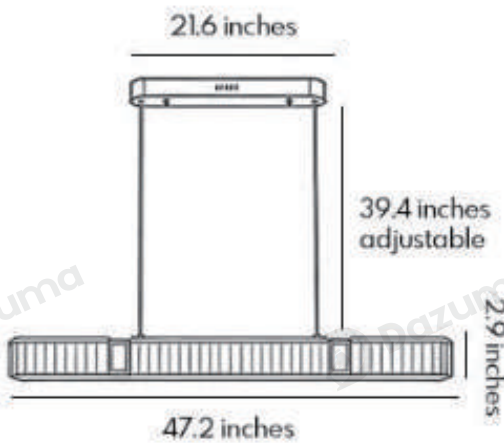

Product Name

Oval Crystal Chandelier

Style

Modern

Specification

31.5"/39.4"/47.2"/59.1"

This oval crystal chandelier features a sleek and slender oval silhouette.

The golden stainless steel frame precisely outlines the structure, with transparent crystal elements arranged delicately.

Width 5.91 inches
 Depth 31.5 inches
 Height 2.9 inches

Width 5.91 inches
 Depth 39.4 inches
 Height 2.9 inches

Width 5.91 inches
 Depth 47.2 inches
 Height 2.9 inches

Width 5.91 inches
 Depth 59.1 inches
 Height 2.9 inches