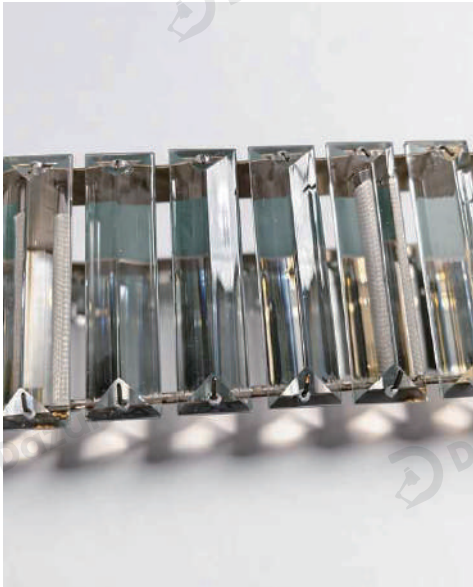

Product Name

Oval Crystal Chandelier

Style

Modern

Specification

31.5"/39.4"/47.2"/59.1"

This oval crystal chandelier features a sleek and slender oval silhouette.

The golden stainless steel frame precisely outlines the structure, with transparent crystal elements arranged delicately.

The lamp boasts strong decorative appeal. The integrated LED system supports color temperature adjustment from 3000K to 6500K.

· Basic Product Information

Product Model

HA090617

Product Type

Linear Suspension

Power Type

Hardwired

Product Color

Gold

· Product Details

Material

Stainless Steel+Crystal

• Core Specifications

Width 5.91 inches
 Depth 31.5 inches
 Height 2.9 inches

Width 5.91 inches
 Depth 39.4 inches
 Height 2.9 inches

Width 5.91 inches
 Depth 47.2 inches
 Height 2.9 inches

Width 5.91 inches
 Depth 59.1 inches
 Height 2.9 inches