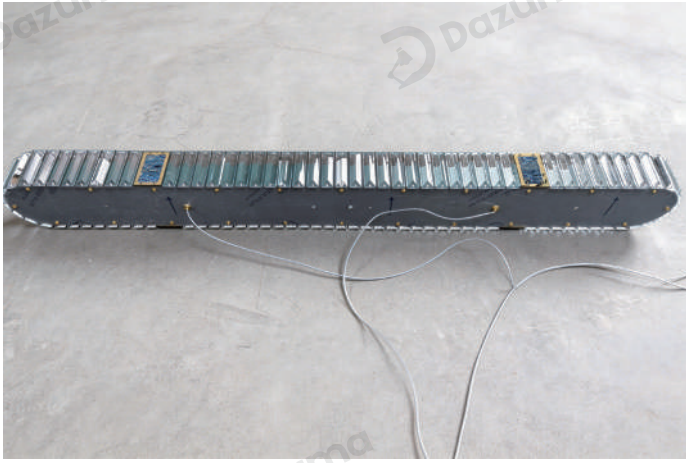

Product Name

Oval Crystal Chandelier

Style

Modern

Specification

31.5"/39.4"/47.2"/59.1"

This oval crystal chandelier features a sleek and slender oval silhouette.

The golden stainless steel frame precisely outlines the structure, with transparent crystal elements arranged delicately.

The lamp boasts strong decorative appeal. The integrated LED system supports color temperature adjustment from 3000K to 6500K.

· Basic Product Information

Product Model

HA090617

Product Type

Linear Suspension

Power Type

Hardwired

Product Color

Gold

· Product Details

Material

Stainless Steel+Crystal

• Core Specifications

Voltage	AC110V
Light Source Type	LED strip light
Light Source Included	Yes
Color Temperature	3000K
Dimmable	No
CRI	≥80
IP Rating	IP65
Hardwired	

Blue: Neutral wire
Brown: Live wire
Yellow: Ground wire

· Core Performance Indicators