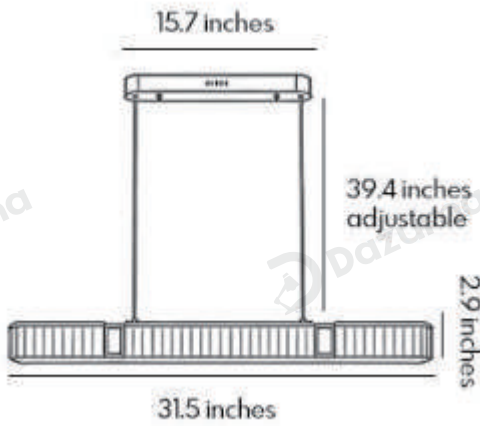

Product Name

Oval Crystal Chandelier

Style

Modern

Specification

31.5"/39.4"/47.2"/59.1"

This oval crystal chandelier features a sleek and slender oval silhouette.

The golden stainless steel frame precisely outlines the structure, with transparent crystal elements arranged delicately.

Width 5.91 inches
 Depth 31.5 inches
 Height 2.9 inches

Width 5.91 inches
 Depth 39.4 inches
 Height 2.9 inches

Width 5.91 inches
 Depth 47.2 inches
 Height 2.9 inches

Width 5.91 inches
 Depth 59.1 inches
 Height 2.9 inches