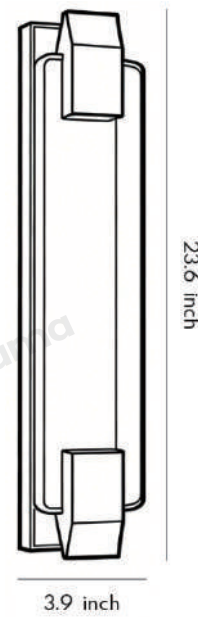

· Product Details

Material Stainless Steel, Crystal

• Core Specifications

Length 15.7 inches
 Width 3.9 inches
 Depth 3.5 inches

Length 23.6 inches
 Width 3.9 inches
 Depth 3.5 inches

Length 31.5 inches
 Width 3.9 inches
 Depth 3.5 inches

Length 39.4 inches
 Width 3.9 inches
 Depth 3.5 inches

Voltage	AC85-265V
Light Source Type	LED Integrated
Light Source Included	Yes
Color Temperature	3000- 6000K
Dimmable	Yes
IP Rating	IP65

Hardwired

Blue: Neutral wire
Brown: Live wire
Yellow: Ground wire