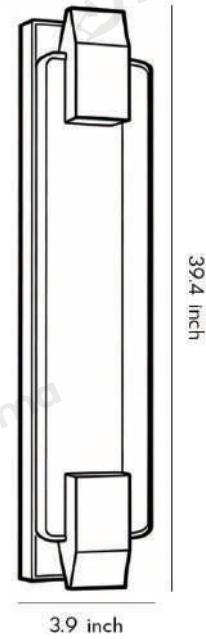

Product Color Gold

· Product Details

Material Stainless Steel, Crystal

· Basic Product Information

Product Model HA090632-05B/06B/07B/08B

Product Type Diffused Light Wall Sconces

Power Type Hardwired

Product Color Black

· Product Details

Material Stainless Steel, Crystal

• Core Specifications

Length 15.7 inches
 Width 3.9 inches
 Depth 3.5 inches

Length 23.6 inches
 Width 3.9 inches
 Depth 3.5 inches

Length 31.5 inches
 Width 3.9 inches
 Depth 3.5 inches

Length 39.4 inches
 Width 3.9 inches
 Depth 3.5 inches

Voltage	AC85-265V
Light Source Type	LED Integrated
Light Source Included	Yes
Color Temperature	3000- 6000K
Dimmable	Yes
IP Rating	IP65

Hardwired

Blue: Neutral wire
Brown: Live wire
Yellow: Ground wire