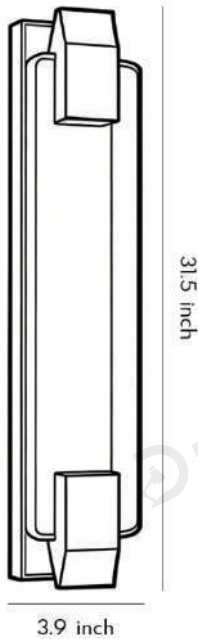

· Product Details

Material Stainless Steel, Crystal

• Core Specifications

Length 15.7 inches
 Width 3.9 inches
 Depth 3.5 inches

Length 23.6 inches
 Width 3.9 inches
 Depth 3.5 inches

Length 31.5 inches
 Width 3.9 inches
 Depth 3.5 inches

Length 39.4 inches
 Width 3.9 inches
 Depth 3.5 inches

Voltage	AC85-265V
Light Source Type	LED Integrated
Light Source Included	Yes
Color Temperature	3000- 6000K
Dimmable	Yes
IP Rating	IP65

Hardwired

Blue: Neutral wire
Brown: Live wire
Yellow: Ground wire