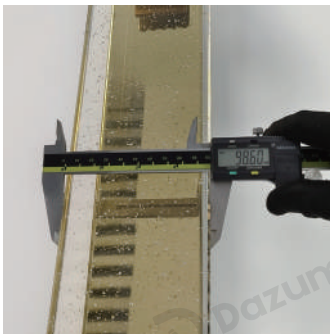

· Core Performance Indicators

Installation Method	Wall Mounted - Easy installation: Fix the base on the wall, wire then install the lamp body.
Application Scenarios	Bedroom, Living Room
Certifications	CE, ROHS, WEEE, CEC, DLC, IES
Color Temperature Adjustment	3-Color Temperature (3000K/ 4500K/ 6000K)
Product Accessories	Fixture ×1, Screw Pack ×1

www.dazuma.us

+1 978-678-4855 (US Support)

hello@dazuma.us

Customer Service: Mon-Fri, 9am-6pm EST.

Online Service Team: 120 East Hollis Street, Nashua, NH 03060