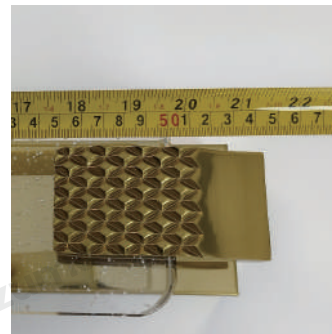

· Core Performance Indicators

Installation Method	Wall Mounted - Easy installation: Fix the base on the wall, wire then install the lamp body.
Application Scenarios	Bedroom, Living Room
Certifications	CE, ROHS, WEEE, CEC, DLC, IES
Color Temperature Adjustment	3-Color Temperature (3000K/ 4500K/ 6000K)
Product Accessories	Fixture ×1, Screw Pack ×1

www.dazuma.us

+1 978-678-4855 (US Support)

hello@dazuma.us

Customer Service: Mon-Fri, 9am-6pm EST.

Online Service Team: 120 East Hollis Street, Nashua, NH 03060