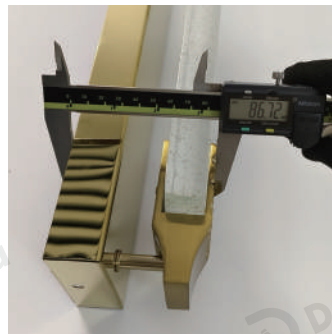

· Core Performance Indicators

Installation Method	Wall Mounted - Easy installation: Fix the base on the wall, wire then install the lamp body.
Application Scenarios	Bedroom, Living Room
Certifications	CE, ROHS, WEEE, CEC, DLC, IES
Color Temperature Adjustment	3-Color Temperature (3000K/ 4500K/ 6000K)
Product Accessories	Fixture ×1, Screw Pack ×1

www.dazuma.us

+1 978-678-4855 (US Support)

hello@dazuma.us

Customer Service: Mon-Fri, 9am-6pm EST.

Online Service Team: 120 East Hollis Street, Nashua, NH 03060