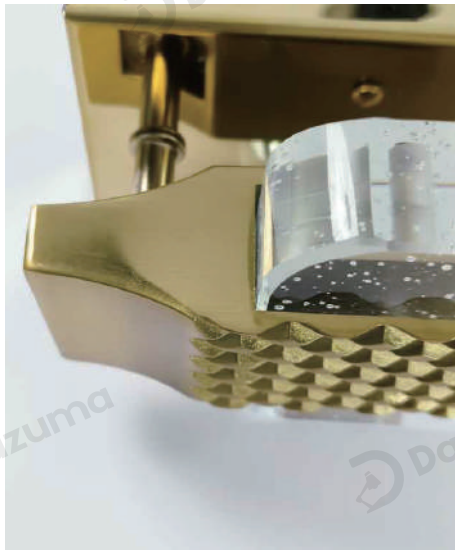

Product Name	Luxury Modern Wall Lights Living Room LED Crystal Lamp
Style	Retro
Specification	Hardwired

This luxury wall light is inspired by ice bubbles, with stainless steel and crystal shade.

Gold/black finishes, four sizes, 12W LED with three-color temperature dimming.

Ideal for bedrooms, living rooms, corridors and hotels, blending art and practical lighting.

· Basic Product Information

Product Model HA090632-01B/02B/03B/04B

Product Type Diffused Light Wall Sconces

Power Type Hardwired

Product Color Gold

· Product Details

Material Stainless Steel, Crystal

· Basic Product Information

Product Model HA090632-05B/06B/07B/08B

Product Type Diffused Light Wall Sconces

Power Type Hardwired

Product Color Black

· Product Details

Material Stainless Steel, Crystal

• Core Specifications

Length 15.7 inches
 Width 3.9 inches
 Depth 3.5 inches

Length 23.6 inches
 Width 3.9 inches
 Depth 3.5 inches

Length 31.5 inches
 Width 3.9 inches
 Depth 3.5 inches