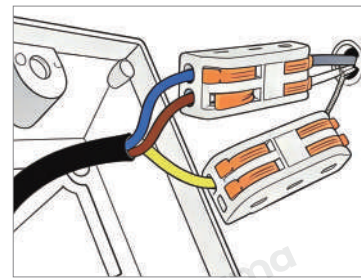

· Product Details

Material Stainless Steel, Crystal

• Core Specifications

Length 15.7 inches
 Width 3.9 inches
 Depth 3.5 inches

Length 23.6 inches
 Width 3.9 inches
 Depth 3.5 inches

Length 31.5 inches
 Width 3.9 inches
 Depth 3.5 inches

Length 39.4 inches
 Width 3.9 inches
 Depth 3.5 inches

Voltage	AC85-265V
Light Source Type	LED Integrated
Light Source Included	Yes
Color Temperature	3000- 6000K
Dimmable	Yes
IP Rating	IP65

Hardwired

Blue: Neutral wire
Brown: Live wire
Yellow: Ground wire