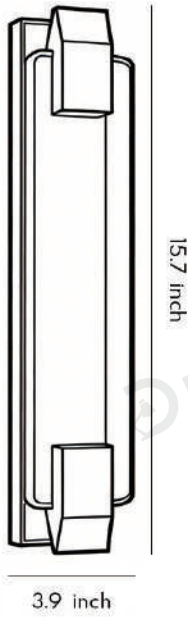

Product Color Gold

· Product Details

Material Stainless Steel, Crystal

· Basic Product Information

Product Model HA090632-05B/06B/07B/08B

Product Type Diffused Light Wall Sconces

Power Type Hardwired

Product Color Black

· Product Details

Material Stainless Steel, Crystal

• Core Specifications

Length 15.7 inches
 Width 3.9 inches
 Depth 3.5 inches

Length 23.6 inches
 Width 3.9 inches
 Depth 3.5 inches

Length 31.5 inches
 Width 3.9 inches
 Depth 3.5 inches

Length 39.4 inches
 Width 3.9 inches
 Depth 3.5 inches

Voltage	AC85-265V
Light Source Type	LED Integrated
Light Source Included	Yes
Color Temperature	3000- 6000K
Dimmable	Yes
IP Rating	IP65

Hardwired

Blue: Neutral wire
Brown: Live wire
Yellow: Ground wire