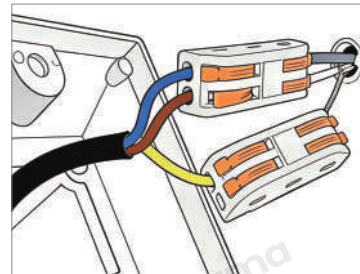

Light Source Type	LED light strip
Light Source Included	Yes
Color Temperature	4 Step Dimming
Dimmable	Yes
CRI	90
IP Rating	IP55
Hardwired	

Blue: Neutral wire
Brown: Live wire
Yellow: Ground wire

· Core Performance Indicators