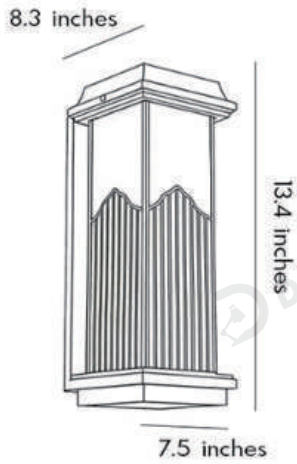

Black

· Product Details

Material

Die-cast Aluminum+Acrylic

· Core Specifications

Width 8.3 inches
 Depth 7.5 inches
 Height 13.4 inches

Width 8.3 inches
 Depth 7.5 inches
 Height 19.3 inches

Width 8.3 inches
 Depth 7.5 inches
 Height 27.6 inches