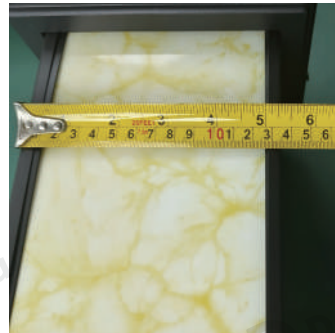

· Core Performance Indicators

Installation Method

Wall Mounted-Fix the base on the wall, wire then install the lamp body.

Application Scenarios

Garden, Villa, Yard

Certifications

CE, ROHS, WEEE, CEC, DLC, IES

Color Temperature Adjustment

4 Step Dimming - 3000K/4500K/6000K/Red

Product Accessories

Lamp body ×1, remote control ×1, remote control manual ×1, screw pack ×1, AAA batteries ×2

www.dazuma.us

+1 978-678-4855 (US Support)

hello@dazuma.us

Customer Service: Mon-Fri, 9am-6pm EST.

Online Service Team: 120 East Hollis Street, Nashua, NH 03060