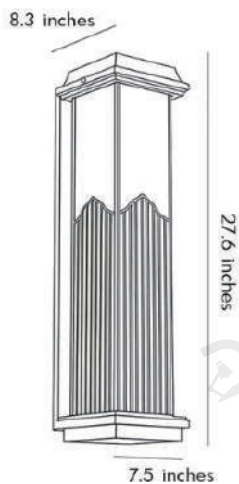

Black

· Product Details

Material

Die-cast Aluminum+Acrylic

· Core Specifications

Width 8.3 inches
 Depth 7.5 inches
 Height 13.4 inches

Width 8.3 inches
 Depth 7.5 inches
 Height 19.3 inches

Width 8.3 inches
 Depth 7.5 inches
 Height 27.6 inches