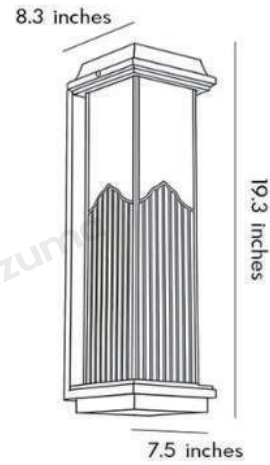

Black

· Product Details

Material

Die-cast Aluminum+Acrylic

· Core Specifications

Width 8.3 inches
 Depth 7.5 inches
 Height 13.4 inches

Width 8.3 inches
 Depth 7.5 inches
 Height 19.3 inches

Width 8.3 inches
 Depth 7.5 inches
 Height 27.6 inches