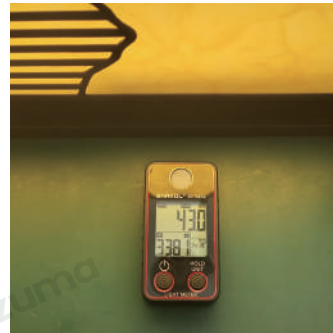

Product Name	Contemporary Outdoor Floor Lamp
Style	Modern
Specification	29.5"/37.4"/45.3"/53.1"

This outdoor wall light charges automatically via solar energy and lights up at night with no wired connection required. Made of durable aluminum alloy with a sealed structure, it maintains stable performance even on rainy days. In addition, its color temperature can be easily adjusted by remote control. It offers four color modes: 3000K, 4500K, 6000K and red light, allowing you to adjust lighting for different scenes. Available in three sizes, it is ideal for gardens, courtyards, walkways and other outdoor areas.

Black

· Product Details

Material

Die-cast Aluminum+Acrylic

· Core Specifications

Width 8.3 inches
 Depth 7.5 inches
 Height 13.4 inches

Width 8.3 inches
 Depth 7.5 inches
 Height 19.3 inches

Width 8.3 inches
 Depth 7.5 inches
 Height 27.6 inches

Light Source Type	LED light strip
Light Source Included	Yes
Color Temperature	4 Step Dimming
Dimmable	Yes
CRI	90
IP Rating	IP55
Hardwired	

Blue: Neutral wire
Brown: Live wire
Yellow: Ground wire

· Core Performance Indicators