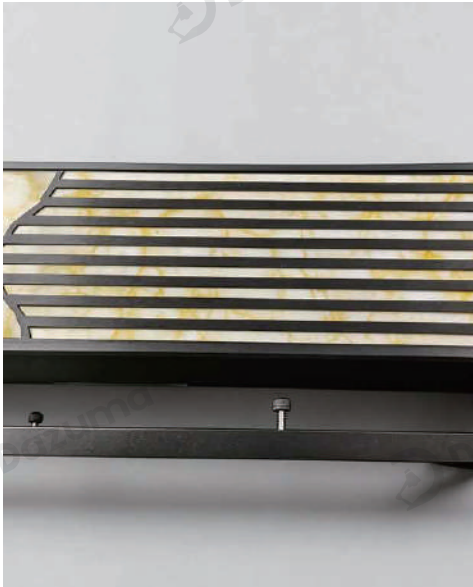

Product Name	Contemporary Outdoor Floor Lamp
Style	Modern
Specification	29.5"/37.4"/45.3"/53.1"

This outdoor wall light charges automatically via solar energy and lights up at night with no wired connection required. Made of durable aluminum alloy with a sealed structure, it maintains stable performance even on rainy days. In addition, its color temperature can be easily adjusted by remote control. It offers four color modes: 3000K, 4500K, 6000K and red light, allowing you to adjust lighting for different scenes. Available in three sizes, it is ideal for gardens, courtyards, walkways and other outdoor areas.

· Basic Product Information

Product Model

HA091049

Product Type

Outdoor Wall Sconces

Power Type

Solar

Product Color

Black

· Product Details

Material

Die-cast Aluminum+Acrylic

· Core Specifications

Width 8.3 inches
 Depth 7.5 inches
 Height 13.4 inches

Width 8.3 inches
 Depth 7.5 inches
 Height 19.3 inches

Width 8.3 inches
 Depth 7.5 inches
 Height 27.6 inches

Light Source Type	LED light strip
Light Source Included	Yes
Color Temperature	4 Step Dimming
Dimmable	Yes
CRI	90
IP Rating	IP55
Hardwired	

Blue: Neutral wire
Brown: Live wire
Yellow: Ground wire

· Core Performance Indicators