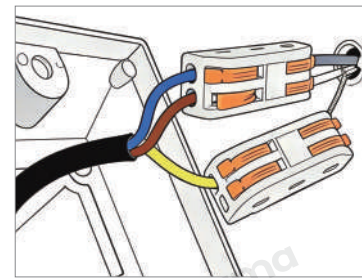

Blue: Neutral wire
Brown: Live wire
Yellow: Ground wire