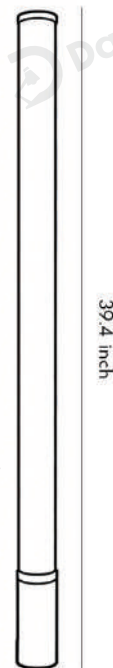

| | |
|---------------|---|
| Product Name | Tube Landscape Light Modern Cylindrical Acrylic LED Light |
| Style | Modern |
| Specification | Hardwirede |

This tube landscape light has a die-cast aluminum base and cylindrical acrylic shade, providing 360° ambient lighting.

· **Product Details**

| | |
|----------|-------------------|
| Material | Die-cast Aluminum |
|----------|-------------------|

· **Core Specifications**

| | |
|----------|-------------|
| Length | 23.6 inches |
| Diameter | 2.6 inches |
| Height | 2.6 inches |

| | |
|----------|-------------------|
| Material | Die-cast Aluminum |
|----------|-------------------|

· Core Specifications

| | |
|----------|-------------|
| Length | 31.5 inches |
| Diameter | 2.6 inches |
| Height | 2.6 inches |

| | |
|----------|-------------------|
| Material | Die-cast Aluminum |
|----------|-------------------|

· Core Specifications

| | |
|----------|-------------|
| Length | 39.4 inches |
| Diameter | 2.6 inches |
| Height | 2.6 inches |