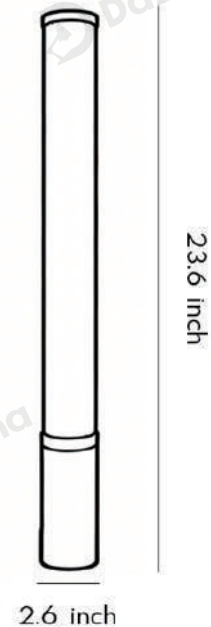

It comes in 3 heights and features IP65 waterproofing for long-lasting outdoor use.

Ideal for driveways, paths, patios and lawns, it creates safe, soft night lighting.

· **Basic Product Information**

| | |
|---------------|----------------|
| Product Model | HA091106-01B |
| Product Type | Bollard Lights |
| Power Type | Hardwirede |
| Product Color | Black |

· **Product Details**

| | |
|----------|-------------------|
| Material | Die-cast Aluminum |
|----------|-------------------|

· **Core Specifications**

| | |
|----------|-------------|
| Length | 23.6 inches |
| Diameter | 2.6 inches |
| Height | 2.6 inches |

| | |
|----------|-------------------|
| Material | Die-cast Aluminum |
|----------|-------------------|

· Core Specifications

| | |
|----------|-------------|
| Length | 31.5 inches |
| Diameter | 2.6 inches |
| Height | 2.6 inches |

| | |
|----------|-------------------|
| Material | Die-cast Aluminum |
|----------|-------------------|

· Core Specifications

| | |
|----------|-------------|
| Length | 39.4 inches |
| Diameter | 2.6 inches |
| Height | 2.6 inches |