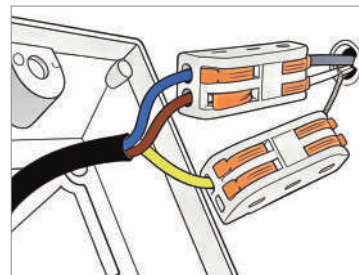

Blue: Neutral wire
Brown: Live wire
Yellow: Ground wire

· Core Performance Indicators

Installation Method

Ground - Easy installation: Place on the ground directly, use when powered on.

Application Scenarios