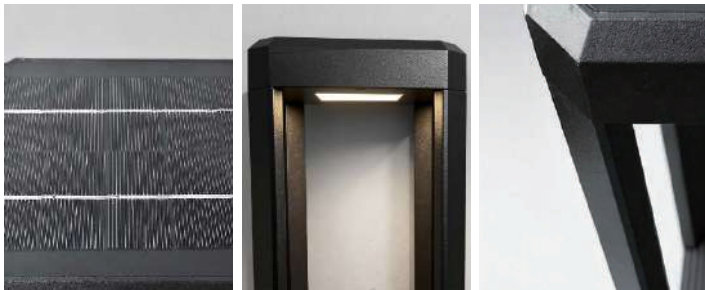

Product Name	Metal Solar Pathway Lights Modern Black Aluminum Light
Style	Modern
Specification	Hardwired / Solar Powered

This metal solar pathway light has a four-post design, die-cast aluminum body and acrylic shade.

· Product Details

Material	Die-cast Aluminum
----------	-------------------

· Core Specifications

Length	15.7 inches
Diameter	4.7 inches
Height	4.7 inches

· Basic Product Information

Product Model	HA091133-03B/ 06B
Product Type	Pillar Lights
Power Type	Hardwired/ Solar Powered
Product Color	Black