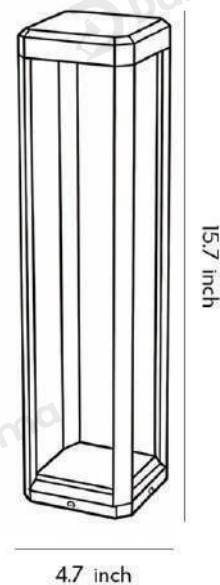

It comes in 3 heights, solar/hardwired power, 3000K warm white and IP65 rating.

Ideal for walkways and paths, it combines modern landscape style with practical lighting.

· Basic Product Information

Product Model	HA091133-01B/ 04B
Product Type	Pillar Lights
Power Type	Hardwired/ Solar Powered
Product Color	Black

· Product Details

Material	Die-cast Aluminum
----------	-------------------

· Core Specifications

Length	7.9 inches
Diameter	4.7 inches
Height	4.7 inches

· Basic Product Information

Product Model	HA091133-02B/ 05B
Product Type	Pillar Lights
Power Type	Hardwired/ Solar Powered
Product Color	Black

· Product Details

Material	Die-cast Aluminum
----------	-------------------

· Core Specifications

Length	15.7 inches
Diameter	4.7 inches
Height	4.7 inches

· Basic Product Information

Product Model	HA091133-03B/ 06B
Product Type	Pillar Lights
Power Type	Hardwired/ Solar Powered
Product Color	Black

· Product Details

Material	Die-cast Aluminum
----------	-------------------

· Core Specifications

Length	23.6 inches
Diameter	4.7 inches
Height	4.7 inches

Voltage	AC85-265V
Light Source Type	LED
Light Source Included	Yes
Color Temperature	3000K
Dimmable	No
CRI	80
IP Rating	IP65
Hardwired	