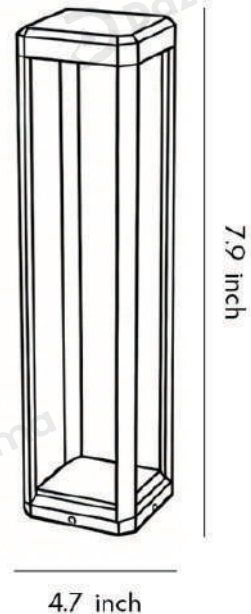

It comes in 3 heights, solar/hardwired power, 3000K warm white and IP65 rating.

Ideal for walkways and paths, it combines modern landscape style with practical lighting.

· Basic Product Information

Product Model	HA091133-01B/ 04B
Product Type	Pillar Lights
Power Type	Hardwired/ Solar Powered
Product Color	Black

· Product Details

Material	Die-cast Aluminum
----------	-------------------

· Core Specifications

Length	7.9 inches
Diameter	4.7 inches
Height	4.7 inches

· Basic Product Information

Product Model	HA091133-02B/ 05B
Product Type	Pillar Lights
Power Type	Hardwired/ Solar Powered
Product Color	Black

· Product Details

Material	Die-cast Aluminum
----------	-------------------

· Core Specifications

Length	15.7 inches
Diameter	4.7 inches
Height	4.7 inches

· Basic Product Information

Product Model	HA091133-03B/ 06B
Product Type	Pillar Lights
Power Type	Hardwired/ Solar Powered
Product Color	Black

· Product Details

Material	Die-cast Aluminum
----------	-------------------

· Core Specifications

Length	23.6 inches
Diameter	4.7 inches
Height	4.7 inches

Voltage	AC85-265V
Light Source Type	LED
Light Source Included	Yes
Color Temperature	3000K
Dimmable	No
CRI	80
IP Rating	IP65
Hardwired	