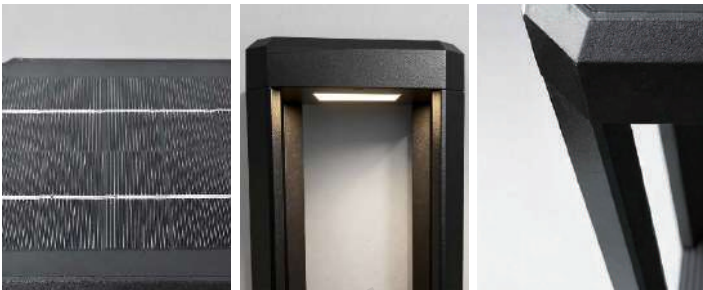

Product Name	Metal Solar Pathway Lights Modern Black Aluminum Light
Style	Modern
Specification	Hardwired / Solar Powered

This metal solar pathway light has a four-post design, die-cast aluminum body and acrylic shade.

It comes in 3 heights, solar/hardwired power, 3000K warm white and IP65 rating.

Ideal for walkways and paths, it combines modern landscape style with practical lighting.

· Basic Product Information

Product Model	HA091133-01B/ 04B
Product Type	Pillar Lights
Power Type	Hardwired/ Solar Powered
Product Color	Black

· Product Details

Material	Die-cast Aluminum
----------	-------------------

· Core Specifications

Length	7.9 inches
Diameter	4.7 inches
Height	4.7 inches

· Basic Product Information

Product Model	HA091133-02B/ 05B
Product Type	Pillar Lights
Power Type	Hardwired/ Solar Powered
Product Color	Black

· Product Details

Material	Die-cast Aluminum
----------	-------------------

· Core Specifications

Length	15.7 inches
Diameter	4.7 inches
Height	4.7 inches

· Basic Product Information

Product Model	HA091133-03B/ 06B
Product Type	Pillar Lights
Power Type	Hardwired/ Solar Powered
Product Color	Black