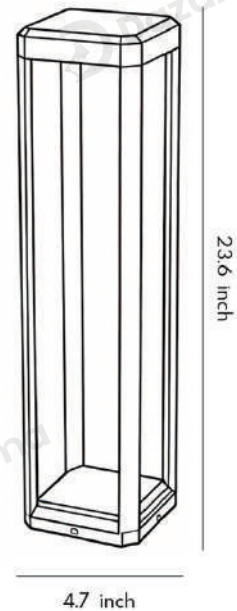

· Product Details

Material	Die-cast Aluminum
----------	-------------------

· Core Specifications

Length	7.9 inches
Diameter	4.7 inches
Height	4.7 inches

· Basic Product Information

Product Model	HA091133-02B/ 05B
Product Type	Pillar Lights
Power Type	Hardwired/ Solar Powered
Product Color	Black

· Product Details

Material	Die-cast Aluminum
----------	-------------------

· Core Specifications

Length	15.7 inches
Diameter	4.7 inches
Height	4.7 inches

· Basic Product Information

Product Model	HA091133-03B/ 06B
Product Type	Pillar Lights
Power Type	Hardwired/ Solar Powered
Product Color	Black

· Product Details

Material	Die-cast Aluminum
----------	-------------------

· Core Specifications

Length	23.6 inches
Diameter	4.7 inches
Height	4.7 inches

Voltage	AC85-265V
Light Source Type	LED
Light Source Included	Yes
Color Temperature	3000K
Dimmable	No
CRI	80
IP Rating	IP65
Hardwired	