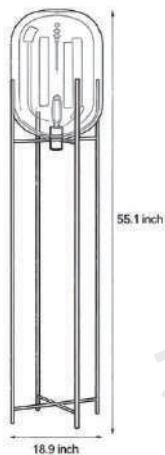

Product Name Bubble Glass Floor Lamp

Style Modern

Specification Smoke Gray / Amber

This bubble glass floor lamp comes in three sizes, featuring a metal frame and a hand-blown glass shade available in smoked gray or amber glass.

· Basic Product Information

Product Model	HA075881-01B/02B/03B/04B
Product Type	Outdoor Floor Lamp
Power Type	Hardwired
Product Color	Black

· Product Details

Material	Stainless Steel + Aluminum + Acrylic
----------	--------------------------------------

· **Core Specifications**

Width 29.5 inches
 Depth 3.1 inches
 Height 3.1 inches

Width 37.4 inches
 Depth 3.1 inches
 Height 3.1 inches

Width 45.2 inches
 Depth 3.1 inches
 Height 3.1 inches

Voltage	AC110v
Light Source Type	LED E27 bulb
Light Source Included	Yes
Color Temperature	3000K
Dimmable	No
CRI	90