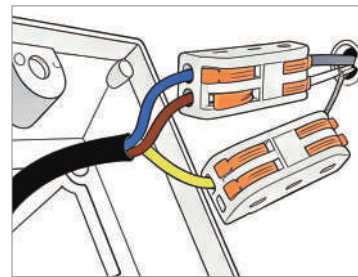

· **Core Specifications**

Width 29.5 inches
 Depth 3.1 inches
 Height 3.1 inches

Width 37.4 inches
 Depth 3.1 inches
 Height 3.1 inches

Width 45.2 inches
 Depth 3.1 inches
 Height 3.1 inches

Voltage	AC110v
Light Source Type	LED E27 bulb
Light Source Included	Yes
Color Temperature	3000K
Dimmable	No
CRI	90

Hardwired

Blue: Neutral wire
Brown: Live wire
Yellow: Ground wire

· Core Performance Indicators

Installation Method

Floor Standing-Place on the ground directly, use when powered on.

Application Scenarios

Bedroom,Bedside,Living Room