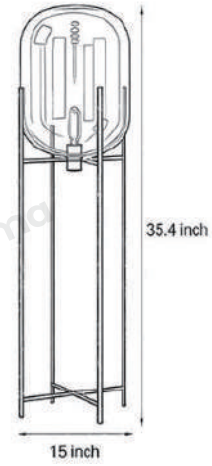

Product Name Bubble Glass Floor Lamp

Style Modern

Specification Smoke Gray / Amber

This bubble glass floor lamp comes in three sizes, featuring a metal frame and a hand-blown glass shade available in smoked gray or amber glass.

It is equipped with an E27 standard socket and uses a 3000K warm white light source. Designed with a four-leg industrial-style base, it offers both artisanal beauty and functional lighting for larger spaces such as living rooms and studies.

· Basic Product Information

Product Model	HA075881-01B/02B/03B/04B
Product Type	Outdoor Floor Lamp
Power Type	Hardwired
Product Color	Black

· Product Details

Material	Stainless Steel + Aluminum + Acrylic
----------	--------------------------------------

· **Core Specifications**

Width 29.5 inches
 Depth 3.1 inches
 Height 3.1 inches

Width 37.4 inches
 Depth 3.1 inches
 Height 3.1 inches

Width 45.2 inches
 Depth 3.1 inches
 Height 3.1 inches

Voltage	AC110v
Light Source Type	LED E27 bulb
Light Source Included	Yes
Color Temperature	3000K
Dimmable	No
CRI	90