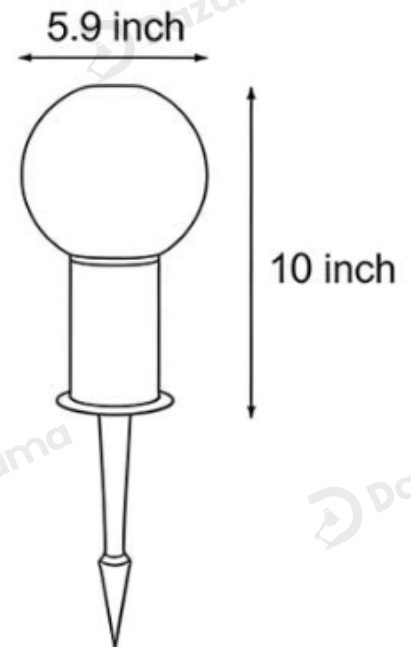

Product Model	HA091677-01B
Product Type	Bollard Lights
Power Type	Hardwired
Product Color	Black

· Product Details

Material	Stainless Steel, PC
----------	---------------------

· Core Specifications

Length	10.0 inches
Width	5.9 inches
Depth	5.9 inches

· Core Specifications

Length	31.5 inches
Width	5.9 inches
Depth	5.9 inches

· Basic Product Information

Product Model HA091677-03B

Product Type Bollard Lights

Power Type Hardwired

Product Color Black

· Product Details

Material Stainless Steel, PC

· Core Specifications

Length 10.0 inches

Width 5.9 inches

Depth 5.9 inches

· Basic Product Information

Product Model HA091677-04B

Product Type Bollard Lights

Power Type Hardwired

Product Color Black

· Product Details

Material Stainless Steel, PC

· Core Specifications

Length 31.5 inches

Width 5.9 inches

Depth 5.9 inches