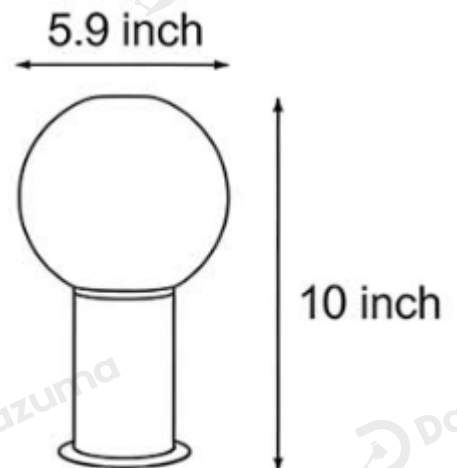

Product Model	HA091677-01B
Product Type	Bollard Lights
Power Type	Hardwired
Product Color	Black

· Product Details

Material	Stainless Steel, PC
----------	---------------------

· Core Specifications

Length	10.0 inches
Width	5.9 inches
Depth	5.9 inches

· Core Specifications

Length	31.5 inches
Width	5.9 inches
Depth	5.9 inches

· Basic Product Information

Product Model HA091677-03B

Product Type Bollard Lights

Power Type Hardwired

Product Color Black

· Product Details

Material Stainless Steel, PC

· Core Specifications

Length 10.0 inches

Width 5.9 inches

Depth 5.9 inches

· Basic Product Information

Product Model HA091677-04B

Product Type Bollard Lights

Power Type Hardwired

Product Color Black

· Product Details

Material Stainless Steel, PC

· Core Specifications

Length 31.5 inches

Width 5.9 inches

Depth 5.9 inches