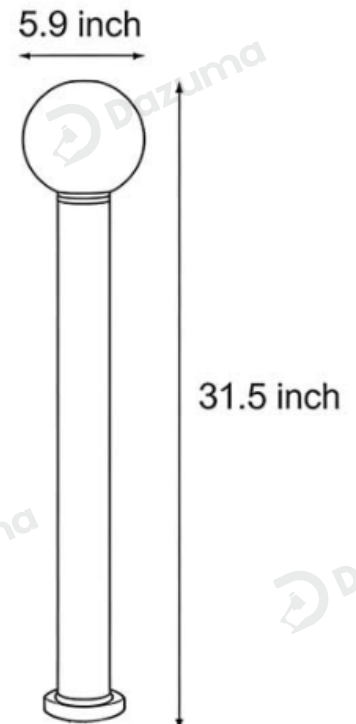

Product Model	HA091677-01B
Product Type	Bollard Lights
Power Type	Hardwired
Product Color	Black

· Product Details

Material	Stainless Steel, PC
----------	---------------------

· Core Specifications

Length	10.0 inches
Width	5.9 inches
Depth	5.9 inches

· Core Specifications

Length	31.5 inches
Width	5.9 inches
Depth	5.9 inches

· Basic Product Information

Product Model HA091677-03B

Product Type Bollard Lights

Power Type Hardwired

Product Color Black

· Product Details

Material Stainless Steel, PC

· Core Specifications

Length 10.0 inches

Width 5.9 inches

Depth 5.9 inches

· Basic Product Information

Product Model HA091677-04B

Product Type Bollard Lights

Power Type Hardwired

Product Color Black

· Product Details

Material Stainless Steel, PC

· Core Specifications

Length 31.5 inches

Width 5.9 inches

Depth 5.9 inches