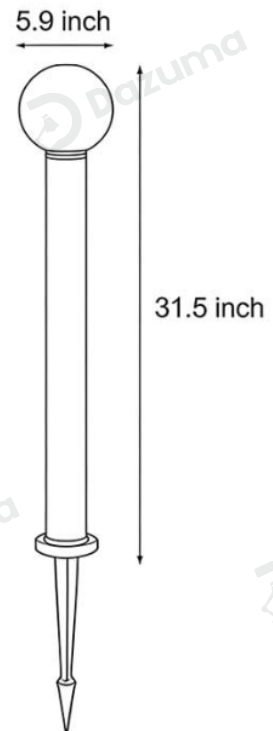

Product Model	HA091677-01B
Product Type	Bollard Lights
Power Type	Hardwired
Product Color	Black

· Product Details

Material	Stainless Steel, PC
----------	---------------------

· Core Specifications

Length	10.0 inches
Width	5.9 inches
Depth	5.9 inches

· Core Specifications

Length	31.5 inches
Width	5.9 inches
Depth	5.9 inches

· Basic Product Information

Product Model HA091677-03B

Product Type Bollard Lights

Power Type Hardwired

Product Color Black

· Product Details

Material Stainless Steel, PC

· Core Specifications

Length 10.0 inches

Width 5.9 inches

Depth 5.9 inches

· Basic Product Information

Product Model HA091677-04B

Product Type Bollard Lights

Power Type Hardwired

Product Color Black

· Product Details

Material Stainless Steel, PC

· Core Specifications

Length 31.5 inches

Width 5.9 inches

Depth 5.9 inches