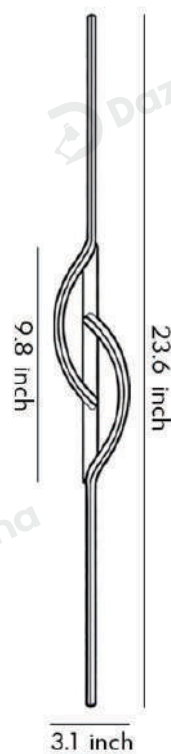

Product Name Modern Linear Wall Sconce  
Creative Aluminum Lamp

Style Modern

Specification Hardwired

This modern linear wall sconce has an aluminum body, silicone shade and minimalist design.

It comes in 5 lengths, built-in LED with warm light and 2 dimming modes.

## · Core Specifications

Length	23.6 inches
Width	3.1 inches
Depth	1.6 inches

## · Core Specifications

Length	31.5 inches
Width	3.9 inches
Depth	1.6 inches

## · Core Specifications

Length	39.4 inches
Width	5.1 inches
Depth	1.6 inches