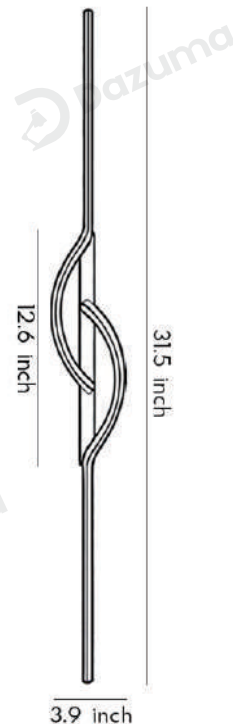

## · Core Specifications

Length	23.6 inches
Width	3.1 inches
Depth	1.6 inches

## · Core Specifications

Length	31.5 inches
Width	3.9 inches
Depth	1.6 inches

## · Core Specifications

Length	39.4 inches
Width	5.1 inches
Depth	1.6 inches

## · Core Specifications

Length	47.2 inches
Width	5.9 inches
Depth	1.6 inches