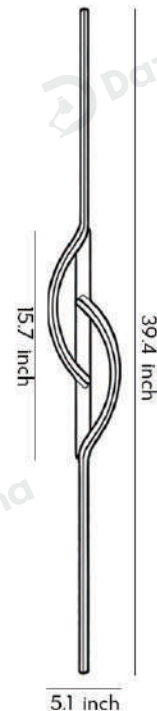

## · Core Specifications

Length	23.6 inches
Width	3.1 inches
Depth	1.6 inches

## · Core Specifications

Length	31.5 inches
Width	3.9 inches
Depth	1.6 inches

## · Core Specifications

Length	39.4 inches
Width	5.1 inches
Depth	1.6 inches

## · Core Specifications

Length	47.2 inches
Width	5.9 inches
Depth	1.6 inches