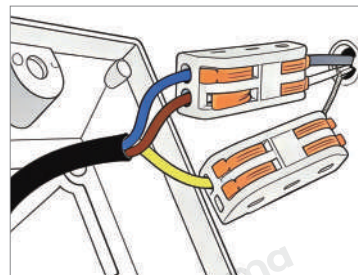

Blue: Neutral wire  
 Brown: Live wire  
 Yellow: Ground wire

**· Core Performance Indicators**

**Installation Method**

Wall Mount - Easy installation: Fix the base on the wall, wire then install the lamp body.