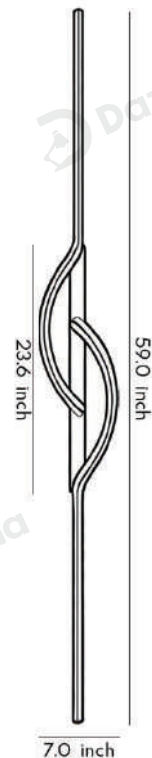

· Basic Product Information

Product Model	HA091881-13B/ 14B/ 15B
Product Type	Linear Wall Sconces
Power Type	Hardwired
Product Color	Black

· Product Details

Material	Aluminum, Silicone

· Core Specifications

Length	59.0 inches
Width	7.0 inches
Depth	1.6 inches