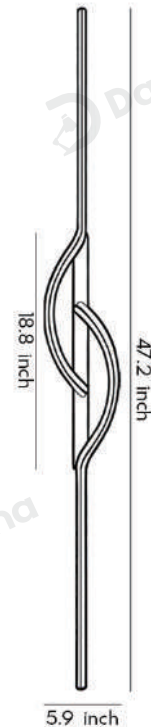

## · Core Specifications

Length	23.6 inches
Width	3.1 inches
Depth	1.6 inches

## · Core Specifications

Length	31.5 inches
Width	3.9 inches
Depth	1.6 inches

## · Core Specifications

Length	39.4 inches
Width	5.1 inches
Depth	1.6 inches

## · Core Specifications

Length	47.2 inches
Width	5.9 inches
Depth	1.6 inches