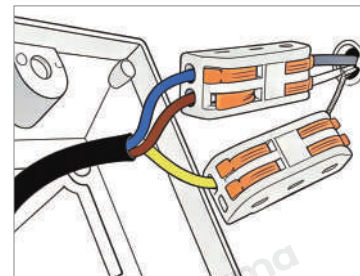

· Product Details

Material	Resin Fiberglass
----------	------------------

· Core Specifications

Width 10.2 inches
 Depth 15 inches
 Height 9.1 inches

Width 9.4 inches
 Depth 12.6 inches
 Height 13.8 inches

Width 15 inches
 Depth 10.2 inches
 Height 16.1 inches

Width 13.8 inches
 Depth 9.1 inches
 Height 15.4 inches

Voltage	AC110V
Light Source Type	LED E27 bulb
Light Source Included	Yes
Color Temperature	3000K
Dimmable	No
CRI	90
IP Rating	IP65
Hardwired	