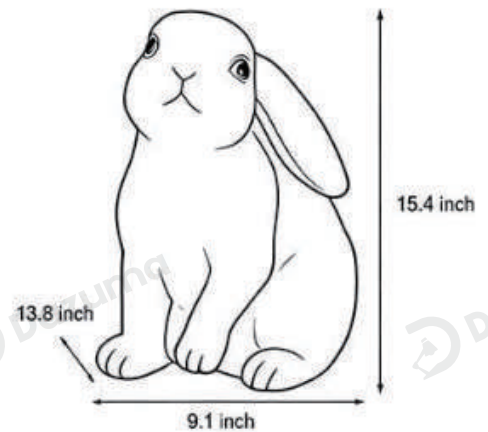

Product Name Rabbit Garden Light

Style Modern

Specification A / B / C / D

This rabbit garden light is available in four rabbit designs—A, B, C, and D. Made from composite resin and fiberglass, it uses an E27 standard socket with a 5W LED bulb that emits a warm 3000K light.

· Product Details

Material	Resin Fiberglass
----------	------------------

· Core Specifications

Width 10.2 inches
 Depth 15 inches
 Height 9.1 inches

Width 9.4 inches
 Depth 12.6 inches
 Height 13.8 inches

Width 15 inches
 Depth 10.2 inches
 Height 16.1 inches

Width 13.8 inches
 Depth 9.1 inches
 Height 15.4 inches

Voltage	AC110V
Light Source Type	LED E27 bulb
Light Source Included	Yes
Color Temperature	3000K
Dimmable	No
CRI	90
IP Rating	IP65
Hardwired	