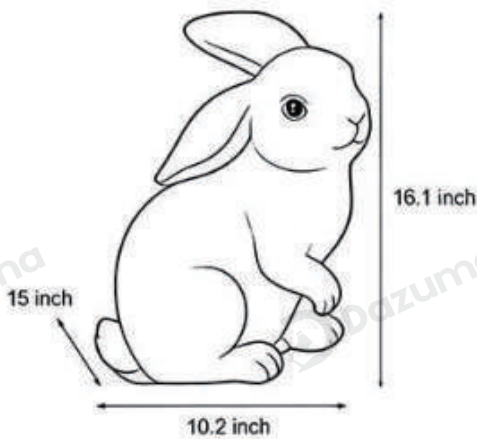

Product Name Rabbit Garden Light

Style Modern

Specification A / B / C / D

This rabbit garden light is available in four rabbit designs—A, B, C, and D. Made from composite resin and fiberglass, it uses an E27 standard socket with a 5W LED bulb that emits a warm 3000K light.

· Product Details

Material	Resin Fiberglass
----------	------------------

· Core Specifications

Width 10.2 inches
 Depth 15 inches
 Height 9.1 inches

Width 9.4 inches
 Depth 12.6 inches
 Height 13.8 inches

Width 15 inches
 Depth 10.2 inches
 Height 16.1 inches

Width 13.8 inches
 Depth 9.1 inches
 Height 15.4 inches

Voltage	AC110V
Light Source Type	LED E27 bulb
Light Source Included	Yes
Color Temperature	3000K
Dimmable	No
CRI	90
IP Rating	IP65
Hardwired	