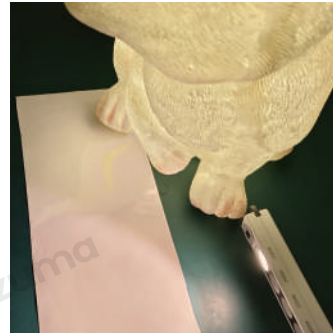

· Core Performance Indicators

Installation Method

Floor Standing-Place on the ground directly, use when powered on.

Application Scenarios

Garden,Lawn,Park,Villa

Certifications

CE, ROHS, WEEE, CEC, DLC, IES

Color Temperature Adjustment

Warm White (3000K)

Product Accessories

Body ×1, screw pack ×1

www.dazuma.us

+1 978-678-4855 (US Support)

hello@dazuma.us

Customer Service: Mon-Fri, 9am-6pm EST.

Online Service Team: 120 East Hollis Street, Nashua, NH 03060