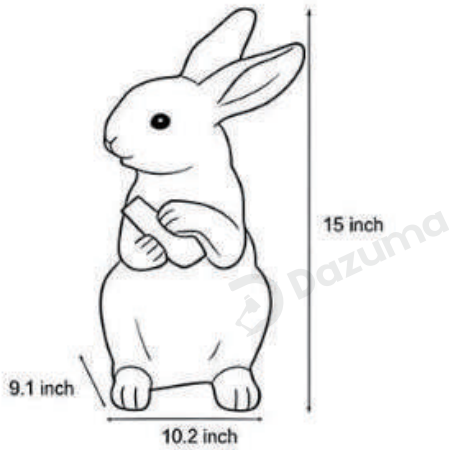

Product Name Rabbit Garden Light

Style Modern

Specification A / B / C / D

This rabbit garden light is available in four rabbit designs—A, B, C, and D. Made from composite resin and fiberglass, it uses an E27 standard socket with a 5W LED bulb that emits a warm 3000K light.

· Product Details

Material	Resin Fiberglass
----------	------------------

· Core Specifications

Width 10.2 inches
 Depth 15 inches
 Height 9.1 inches

Width 9.4 inches
 Depth 12.6 inches
 Height 13.8 inches

Width 15 inches
 Depth 10.2 inches
 Height 16.1 inches

Width 13.8 inches
 Depth 9.1 inches
 Height 15.4 inches

Voltage	AC110V
Light Source Type	LED E27 bulb
Light Source Included	Yes
Color Temperature	3000K
Dimmable	No
CRI	90
IP Rating	IP65
Hardwired	