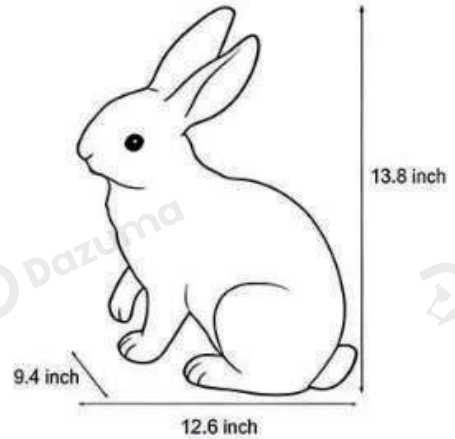

· Product Details

Material	Resin Fiberglass
----------	------------------

· Core Specifications

Width 10.2 inches
 Depth 15 inches
 Height 9.1 inches

Width 9.4 inches
 Depth 12.6 inches
 Height 13.8 inches

Width 15 inches
 Depth 10.2 inches
 Height 16.1 inches

Width 13.8 inches
 Depth 9.1 inches
 Height 15.4 inches

Voltage	AC110V
Light Source Type	LED E27 bulb
Light Source Included	Yes
Color Temperature	3000K
Dimmable	No
CRI	90
IP Rating	IP65
Hardwired	