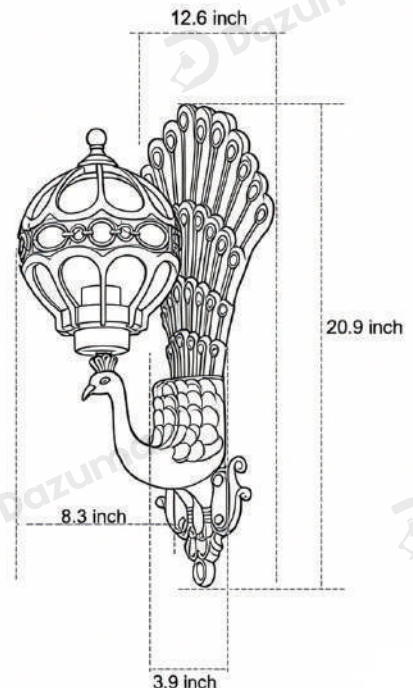

Product Name	Peacock Wall Light Waterproof Aluminum Wall Sconce
Style	Vintage
Specification	Hardwired

This peacock wall light has a die-cast aluminum body and glass shade.

It comes in 3 vintage colors, E27 base, 3000K warm light, IP55 rating.

· **Product Details**

Material	Aluminum
----------	----------

· **Core Specifications**

Length	20.9 inches
Width	12.6 inches
Depth	8.3 inches

· **Basic Product Information**

Product Model	HA092379-02B
Product Type	Outdoor Wall Sconces
Power Type	Hardwired
Product Color	Bronze

· **Product Details**

Material	Aluminum
----------	----------

· **Core Specifications**

Length	20.9 inches
Width	12.6 inches
Depth	8.3 inches

· Basic Product Information

Product Model	HA092379-03B
Product Type	Outdoor Wall Sconces
Power Type	Hardwired
Product Color	Black

· Product Details

Material	Aluminum
----------	----------

· Core Specifications

Length	20.9 inches
Width	12.6 inches
Depth	8.3 inches

Voltage	AC110-240V
Light Source Type	LED E27 Bulb
Light Source Included	NO
Color Temperature	3000K
Dimmable	No
CRI	85
IP Rating	IP55
Hardwired	