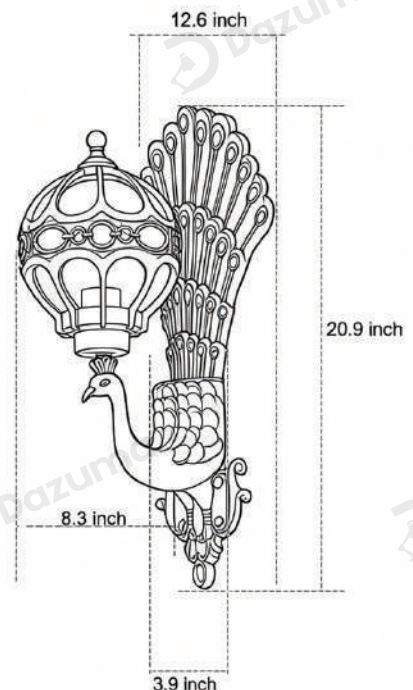

Product Name	Peacock Wall Light Waterproof Aluminum Wall Sconce
Style	Vintage
Specification	Hardwired

This peacock wall light has a die-cast aluminum body and glass shade.

It comes in 3 vintage colors, E27 base, 3000K warm light, IP55 rating.

· **Product Details**

Material	Aluminum
----------	----------

· **Core Specifications**

Length	20.9 inches
Width	12.6 inches
Depth	8.3 inches

· **Basic Product Information**

Product Model	HA092379-02B
Product Type	Outdoor Wall Sconces
Power Type	Hardwired
Product Color	Bronze

· **Product Details**

Material	Aluminum
----------	----------

· **Core Specifications**

Length	20.9 inches
Width	12.6 inches
Depth	8.3 inches

· Basic Product Information

Product Model	HA092379-03B
Product Type	Outdoor Wall Sconces
Power Type	Hardwired
Product Color	Black

· Product Details

Material	Aluminum
----------	----------

· Core Specifications

Length	20.9 inches
Width	12.6 inches
Depth	8.3 inches

Voltage	AC110-240V
Light Source Type	LED E27 Bulb
Light Source Included	NO
Color Temperature	3000K
Dimmable	No
CRI	85
IP Rating	IP55
Hardwired	