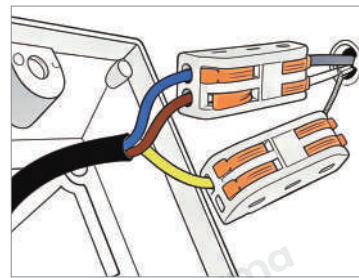

· Product Details

Material	Aluminum
----------	----------

· Core Specifications

Length	20.9 inches
Width	12.6 inches
Depth	8.3 inches

Voltage	AC110-240V
Light Source Type	LED E27 Bulb
Light Source Included	NO
Color Temperature	3000K
Dimmable	No
CRI	85
IP Rating	IP55
Hardwired	

Blue: Neutral wire
Brown: Live wire
Yellow: Ground wire

· Core Performance Indicators

Installation Method	Wall Mount - Easy installation: Fix the base on the wall, wire then install the lamp body.
Application Scenarios	Garden, Gate, Outdoor, Villa
Certifications	CE, ROHS, WEEE, CEC, DLC, IES
Color Temperature Adjustment	Warm Light (3000K)
Product Accessories	Fixture ×1, Screw Pack ×1