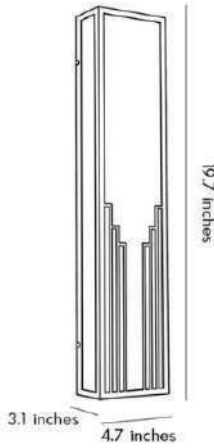

Product Name Rectangular Exterior Wall Sconce

Style Retro

Specification 4.7"x3.1"x19.7"/ 5.9"x3.1"x27.6"
7.1"x3.9"x39.4"

This rectangular exterior wall lamp is made of durable stainless steel and resin materials.

Black

· Product Details

Material

Stainless Steel, Resin

· **Core Specifications**

Width 3.1 inches
 Depth 4.7 inches
 Height 19.7 inches

Width 3.1 inches
 Depth 5.9 inches
 Height 27.6 inches

Width 3.9 inches
 Depth 7.1 inches
 Height 39.4 inches