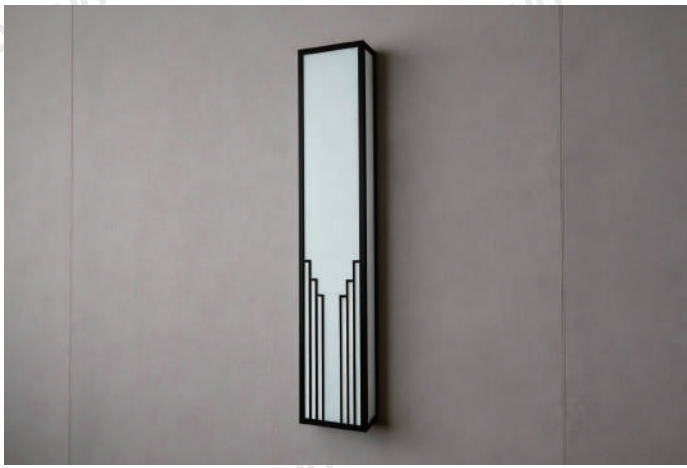

Product Name Rectangular Exterior Wall Sconce

Style Retro

Specification 4.7"x3.1"x19.7"/ 5.9"x3.1"x27.6"
7.1"x3.9"x39.4"

This rectangular exterior wall lamp is made of durable stainless steel and resin materials.

It features excellent rustproof and waterproof performance, suitable for use in various harsh weather conditions.

The high-brightness LED provides high energy efficiency, strong luminosity and great color rendering.

Black

· Product Details

Material

Stainless Steel, Resin

· **Core Specifications**

Width 3.1 inches
 Depth 4.7 inches
 Height 19.7 inches

Width 3.1 inches
 Depth 5.9 inches
 Height 27.6 inches

Width 3.9 inches
 Depth 7.1 inches
 Height 39.4 inches