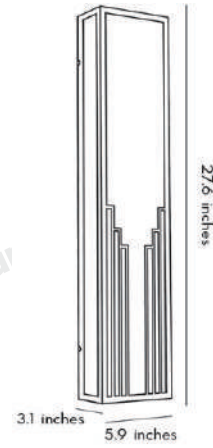

Product Name Rectangular Exterior Wall Sconce

Style Retro

Specification 4.7"x3.1"x19.7"/ 5.9"x3.1"x27.6"
7.1"x3.9"x39.4"

This rectangular exterior wall lamp is made of durable stainless steel and resin materials.

Black

· Product Details

Material

Stainless Steel, Resin

· **Core Specifications**

Width 3.1 inches
 Depth 4.7 inches
 Height 19.7 inches

Width 3.1 inches
 Depth 5.9 inches
 Height 27.6 inches

Width 3.9 inches
 Depth 7.1 inches
 Height 39.4 inches