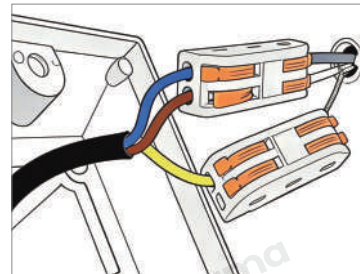

Blue: Neutral wire
Brown: Live wire
Yellow: Ground wire