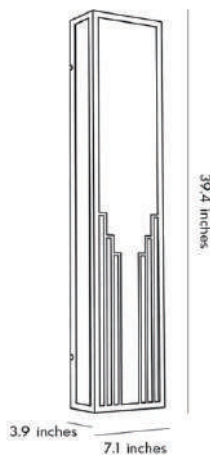

Product Name Rectangular Exterior Wall Sconce

Style Retro

Specification 4.7"x3.1"x19.7"/ 5.9"x3.1"x27.6"
7.1"x3.9"x39.4"

This rectangular exterior wall lamp is made of durable stainless steel and resin materials.

Black

· Product Details

Material

Stainless Steel, Resin

· **Core Specifications**

Width 3.1 inches
 Depth 4.7 inches
 Height 19.7 inches

Width 3.1 inches
 Depth 5.9 inches
 Height 27.6 inches

Width 3.9 inches
 Depth 7.1 inches
 Height 39.4 inches