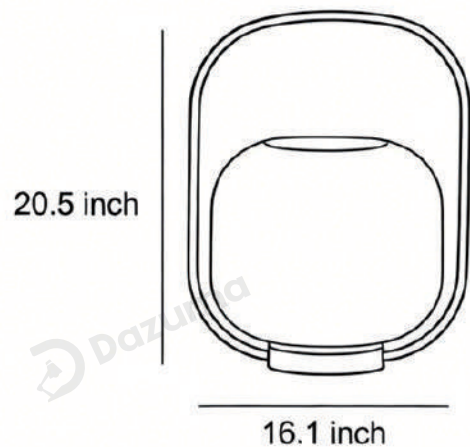

## · Core Specifications

---

Length	15.4 inches
Width	12.2 inches
Depth	12.2 inches

---

## · Core Specifications

---

Length	20.5 inches
Width	16.1 inches
Depth	16.1 inches

---

## · Core Specifications

Length	20.5 inches
Width	16.1 inches
Depth	16.1 inches

Voltage	AC100-265V
Light Source Type	LED
Light Source Included	Yes
Color Temperature	3000- 6000K
Dimmable	No
IP Rating	IP65