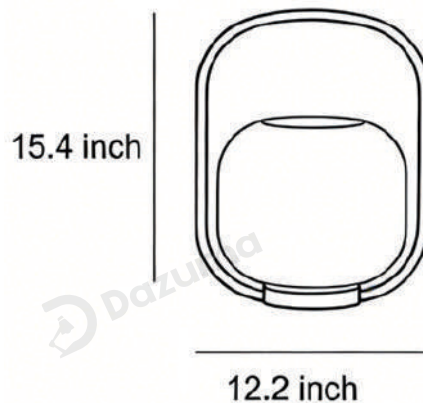

## · Core Specifications

---

Length	15.4 inches
Width	12.2 inches
Depth	12.2 inches

---

## · Core Specifications

---

Length	20.5 inches
Width	16.1 inches
Depth	16.1 inches

---

## · Core Specifications

Length	20.5 inches
Width	16.1 inches
Depth	16.1 inches

Voltage	AC100-265V
Light Source Type	LED
Light Source Included	Yes
Color Temperature	3000- 6000K
Dimmable	No
IP Rating	IP65