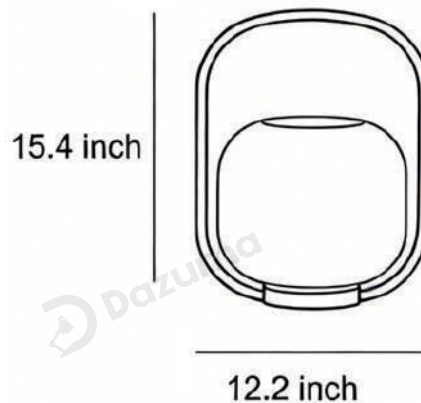

## · Core Specifications

---

Length	15.4 inches
Width	12.2 inches
Depth	12.2 inches

---

## · Core Specifications

---

Length	20.5 inches
Width	16.1 inches
Depth	16.1 inches

---

## · Core Specifications

Length	20.5 inches
Width	16.1 inches
Depth	16.1 inches

Voltage	AC100-265V
Light Source Type	LED
Light Source Included	Yes
Color Temperature	3000- 6000K
Dimmable	No
IP Rating	IP65