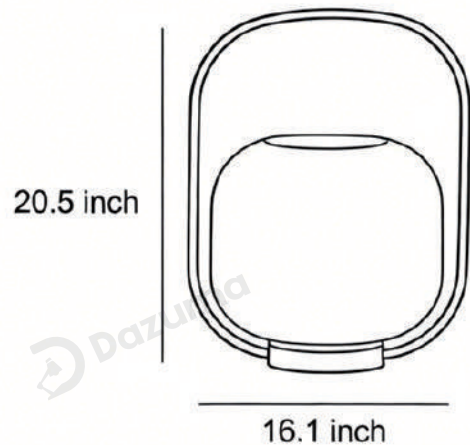

## · Core Specifications

---

Length	15.4 inches
Width	12.2 inches
Depth	12.2 inches

---

## · Core Specifications

---

Length	20.5 inches
Width	16.1 inches
Depth	16.1 inches

---

## · Core Specifications

Length	20.5 inches
Width	16.1 inches
Depth	16.1 inches

Voltage	AC100-265V
Light Source Type	LED
Light Source Included	Yes
Color Temperature	3000- 6000K
Dimmable	No
IP Rating	IP65