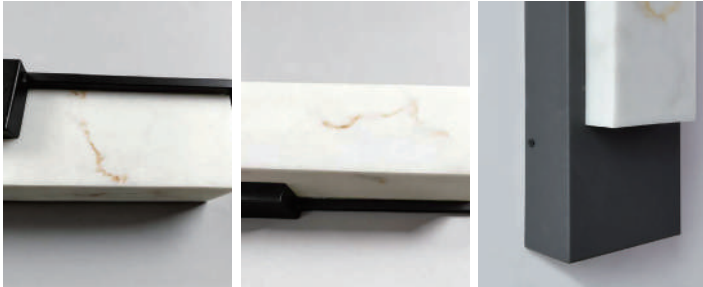

Product Name Stone Texture Wall Light

Style Retro

Specification 21.3" / 27.2"

This stone-texture wall lamp features a minimalist silhouette with a marble-effect lampshade, creating an exquisite contrast against the black stainless steel body.

Crafted from durable stainless steel, the fixture boasts a sturdy structure and refined surface with rust-proof and fade-resistant performance, ideal for long-term outdoor use.

The 3000K warm white LED delivers soft and natural lighting, perfect for beautifying exterior walls while maintaining practical brightness.

· Core Specifications

Width	3.5 inches
Depth	5.1 inches
Height	21.3 inches

· Basic Product Information

Product Model	HA093254-02B
Product Type	Outdoor Wall Sconces
Power Type	Hardwired
Product Color	Black

· Product Details

Material	Stainless Steel+Marble
----------	------------------------

· Core Specifications

Width	3.5 inches
Depth	5.1 inches
Height	27.2 inches

Voltage	AC110V
Light Source Type	LED
Light Source Included	Yes
Color Temperature	3000K
Dimmable	No
CRI	90
IP Rating	IP54
Hardwired	