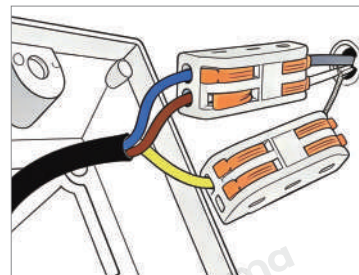

· Product Details

Material	Stainless Steel+Marble
----------	------------------------

· Core Specifications

Width	3.5 inches
Depth	5.1 inches
Height	27.2 inches

Voltage	AC110V
Light Source Type	LED
Light Source Included	Yes
Color Temperature	3000K
Dimmable	No
CRI	90
IP Rating	IP54
Hardwired	

Blue: Neutral wire
 Brown: Live wire
 Yellow: Ground wire

· Core Performance Indicators

Installation Method

Wall Mounted-Fix the base on the wall, wire then install the lamp body.

Application Scenarios

Balcony, Garden, Gate, Outdoor, Villa