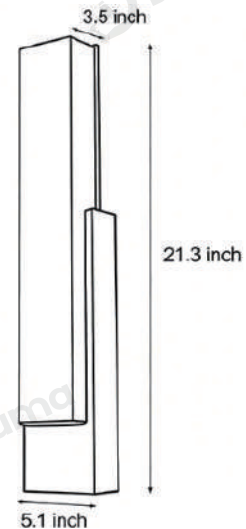

Product Name Stone Texture Wall Light

Style Retro

Specification 21.3" / 27.2"

This stone-texture wall lamp features a minimalist silhouette with a marble-effect lampshade, creating an exquisite contrast against the black stainless steel body.

· Core Specifications

Width	3.5 inches
Depth	5.1 inches
Height	21.3 inches

· Basic Product Information

Product Model	HA093254-02B
Product Type	Outdoor Wall Sconces
Power Type	Hardwired
Product Color	Black

· Product Details

Material	Stainless Steel+Marble
----------	------------------------

· Core Specifications

Width	3.5 inches
Depth	5.1 inches
Height	27.2 inches

Voltage	AC110V
Light Source Type	LED
Light Source Included	Yes
Color Temperature	3000K
Dimmable	No
CRI	90
IP Rating	IP54
Hardwired	