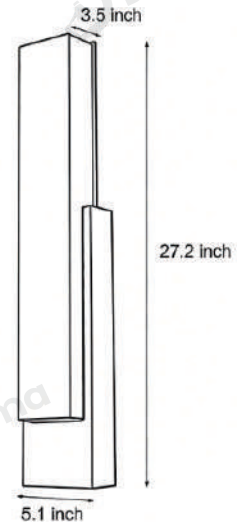

Product Name Stone Texture Wall Light

Style Retro

Specification 21.3" / 27.2"

This stone-texture wall lamp features a minimalist silhouette with a marble-effect lampshade, creating an exquisite contrast against the black stainless steel body.

· Core Specifications

Width	3.5 inches
Depth	5.1 inches
Height	21.3 inches

· Basic Product Information

Product Model	HA093254-02B
Product Type	Outdoor Wall Sconces
Power Type	Hardwired
Product Color	Black

· Product Details

Material	Stainless Steel+Marble
----------	------------------------

· Core Specifications

Width	3.5 inches
Depth	5.1 inches
Height	27.2 inches

Voltage	AC110V
Light Source Type	LED
Light Source Included	Yes
Color Temperature	3000K
Dimmable	No
CRI	90
IP Rating	IP54
Hardwired	