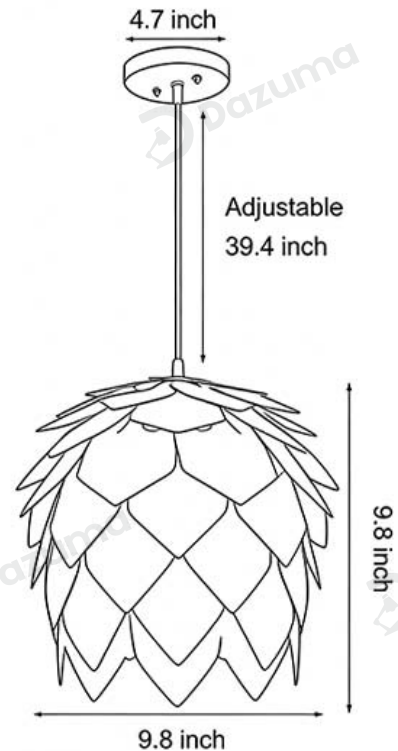

### · Core Specifications

Length	9.8 inches
Width	9.8 inches
Depth	9.8 inches

## · Core Specifications

Length	15.8 inches
Width	15.8 inches
Depth	15.8 inches

Voltage	AC110V
Light Source Type	LED E27 Bulb
Light Source Included	Yes
Color Temperature	3000K
Dimmable	No

Hardwired

Blue: Neutral wire  
Brown: Live wire  
Yellow: Ground wire