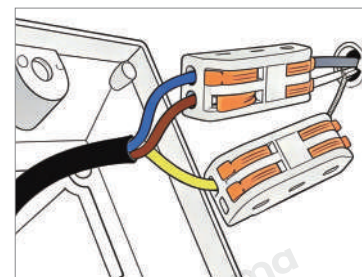

## · Core Specifications

Length	15.8 inches
Width	15.8 inches
Depth	15.8 inches

Voltage	AC110V
Light Source Type	LED E27 Bulb
Light Source Included	Yes
Color Temperature	3000K
Dimmable	No

Hardwired

Blue: Neutral wire  
Brown: Live wire  
Yellow: Ground wire

## · Core Performance Indicators

Installation Method	Hanging - Easy installation: Install with rod, cord or chain suspended from ceiling.
Application Scenarios	Dining Room, Living Room
Certifications	CE, ROHS, WEEE, CEC, DLC, IES
Color Temperature Adjustment	Warm White ( 3000K )
Product Accessories	Fixture ×1, Bracket ×1, Base ×1, Bulb ×1, Screw Pack ×1