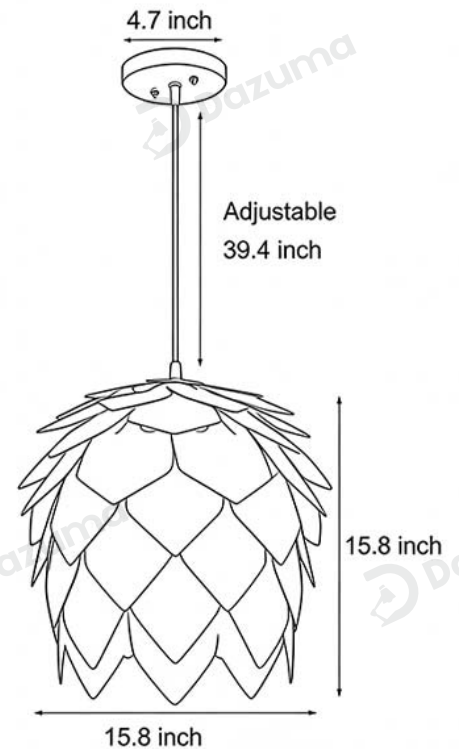

### · Core Specifications

Length	9.8 inches
Width	9.8 inches
Depth	9.8 inches

## · Core Specifications

Length	15.8 inches
Width	15.8 inches
Depth	15.8 inches

Voltage	AC110V
Light Source Type	LED E27 Bulb
Light Source Included	Yes
Color Temperature	3000K
Dimmable	No

Hardwired

Blue: Neutral wire  
Brown: Live wire  
Yellow: Ground wire