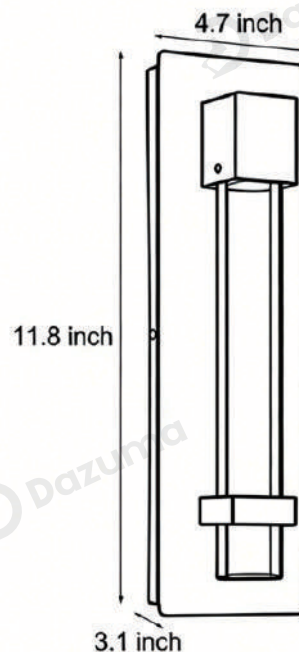

Product Name	Wall Sconce Waterproof Crystal Glass Outdoor Light
Style	Modern
Specification	Hardwired

This bubble wall sconce has an aluminum body and bubble glass shade.

It has 2 heights, 12W 3000K LED, IP65 waterproof and rustproof.

· Product Details

Material	Aluminum, Stainless Steel, Glass
----------	----------------------------------

· Core Specifications

Length	11.8 inches
Width	4.7 inches
Depth	3.1 inches

· Basic Product Information

· Core Specifications

Length	15.7 inches
Width	4.7 inches
Depth	3.1 inches

Voltage	DC5V
Light Source Type	LED
Light Source Included	Yes
Color Temperature	3000K
Dimmable	No
IP Rating	IP65

Hardwired

Blue: Neutral wire
Brown: Live wire
Yellow: Ground wire