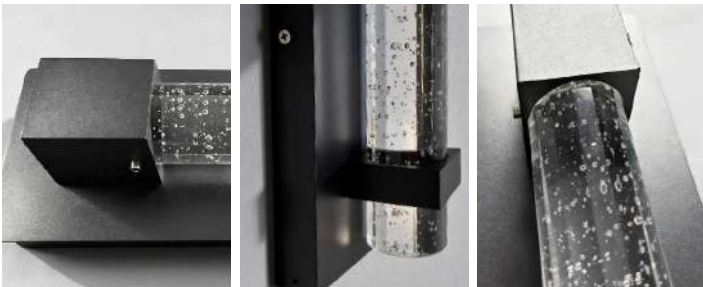

Product Name	Wall Sconce Waterproof Crystal Glass Outdoor Light
Style	Modern
Specification	Hardwired

This bubble wall sconce has an aluminum body and bubble glass shade.

It has 2 heights, 12W 3000K LED, IP65 waterproof and rustproof.

Ideal for doorways, walls and balconies, with soft, non-glaring lighting.

· Basic Product Information

Product Model	HA097860-01B
Product Type	Outdoor Wall Sconces
Power Type	Hardwired
Product Color	Black

· Product Details

Material	Aluminum, Stainless Steel, Glass
----------	----------------------------------

· Core Specifications

Length	11.8 inches
Width	4.7 inches
Depth	3.1 inches

· Basic Product Information

· Core Specifications

Length	15.7 inches
Width	4.7 inches
Depth	3.1 inches

Voltage	DC5V
Light Source Type	LED
Light Source Included	Yes
Color Temperature	3000K
Dimmable	No
IP Rating	IP65

Hardwired

Blue: Neutral wire
Brown: Live wire
Yellow: Ground wire