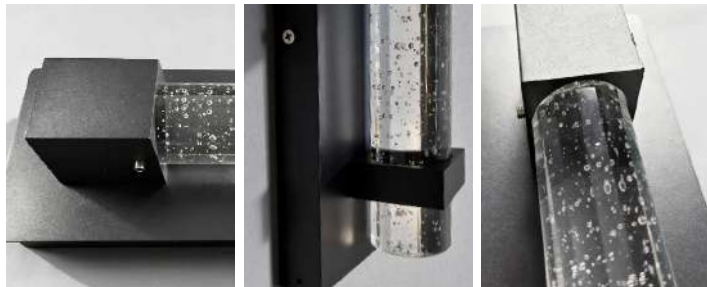

Product Name	Wall Sconce Waterproof Crystal Glass Outdoor Light
Style	Modern
Specification	Hardwired

This bubble wall sconce has an aluminum body and bubble glass shade.

It has 2 heights, 12W 3000K LED, IP65 waterproof and rustproof.

· Product Details

Material	Aluminum, Stainless Steel, Glass
----------	----------------------------------

· Core Specifications

Length	11.8 inches
Width	4.7 inches
Depth	3.1 inches

· Basic Product Information

Product Model	HA097860-02B
Product Type	Outdoor Wall Sconces
Power Type	Hardwired
Product Color	Black

· Product Details

Material	Aluminum, Stainless Steel, Glass
----------	----------------------------------

· Core Specifications

Length	15.7 inches
Width	4.7 inches
Depth	3.1 inches

Voltage	DC5V
Light Source Type	LED
Light Source Included	Yes
Color Temperature	3000K
Dimmable	No
IP Rating	IP65

Hardwired

Blue: Neutral wire
Brown: Live wire
Yellow: Ground wire