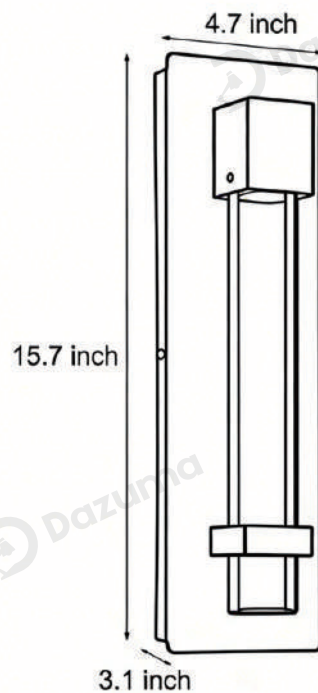

· Product Details

Material	Aluminum, Stainless Steel, Glass
----------	----------------------------------

· Core Specifications

Length	11.8 inches
Width	4.7 inches
Depth	3.1 inches

· Basic Product Information

· Core Specifications

Length	15.7 inches
Width	4.7 inches
Depth	3.1 inches

Voltage	DC5V
Light Source Type	LED
Light Source Included	Yes
Color Temperature	3000K
Dimmable	No
IP Rating	IP65

Hardwired

Blue: Neutral wire
Brown: Live wire
Yellow: Ground wire