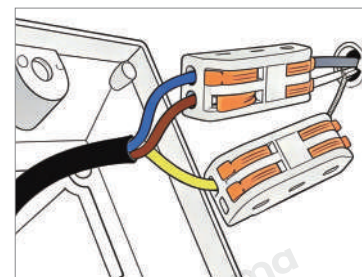

· Core Specifications

Length	15.7 inches
Width	4.7 inches
Depth	3.1 inches

Voltage	DC5V
Light Source Type	LED
Light Source Included	Yes
Color Temperature	3000K
Dimmable	No
IP Rating	IP65

Hardwired

Blue: Neutral wire
Brown: Live wire
Yellow: Ground wire