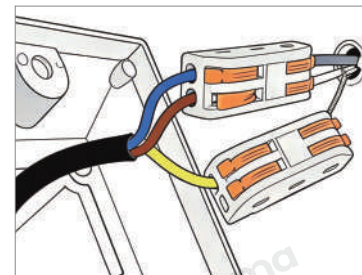

· Product Details

Material	Hardware
----------	----------

· Core Specifications

Length	10.6 inches
Width	47.2 inches
Depth	7.1 inches

Voltage	AC110V
Light Source Type	LED E27 Bulb
Light Source Included	Yes
Color Temperature	3000K
Dimmable	No

Hardwired

Blue: Neutral wire
 Brown: Live wire
 Yellow: Ground wire

• Core Performance Indicators

Installation Method	Hanging - Easy installation: Install with rod, cord or chain suspended from ceiling.
Application Scenarios	Dining Room
Certifications	CE, ROHS, WEEE, CEC, DLC, IES
Color Temperature Adjustment	Warm White (3000K)
Product Accessories	Fixture ×1, Connecting Rod ×2, Bulb ×11, Base ×1, Gloves ×1, Screw Pack ×1