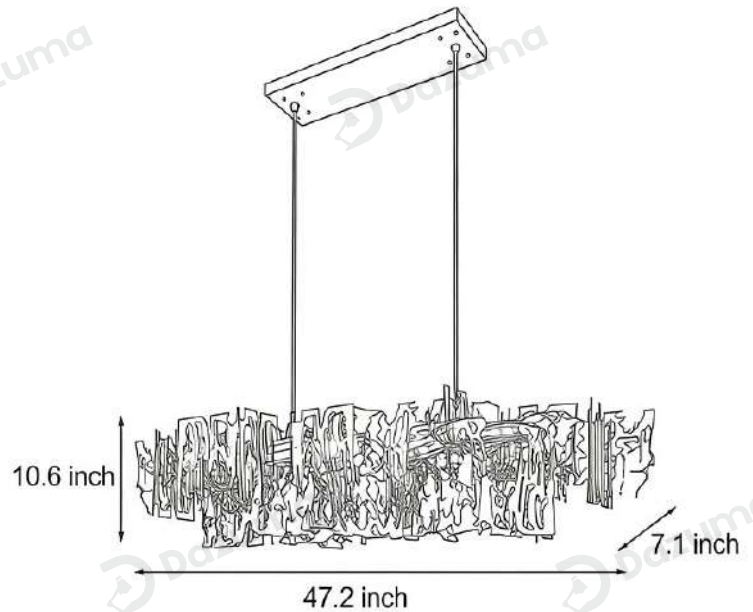

· Product Details

Material	Hardware
----------	----------

· Core Specifications

Length	10.6 inches
Width	47.2 inches
Depth	7.1 inches

· Basic Product Information

Product Model	HA098601-02B
Product Type	Linear Suspension
Power Type	Hardwired
Product Color	Gold

· Product Details

Material	Hardware
----------	----------

· Core Specifications

Length	10.6 inches
Width	47.2 inches
Depth	7.1 inches

Voltage	AC110V
Light Source Type	LED E27 Bulb
Light Source Included	Yes
Color Temperature	3000K
Dimmable	No