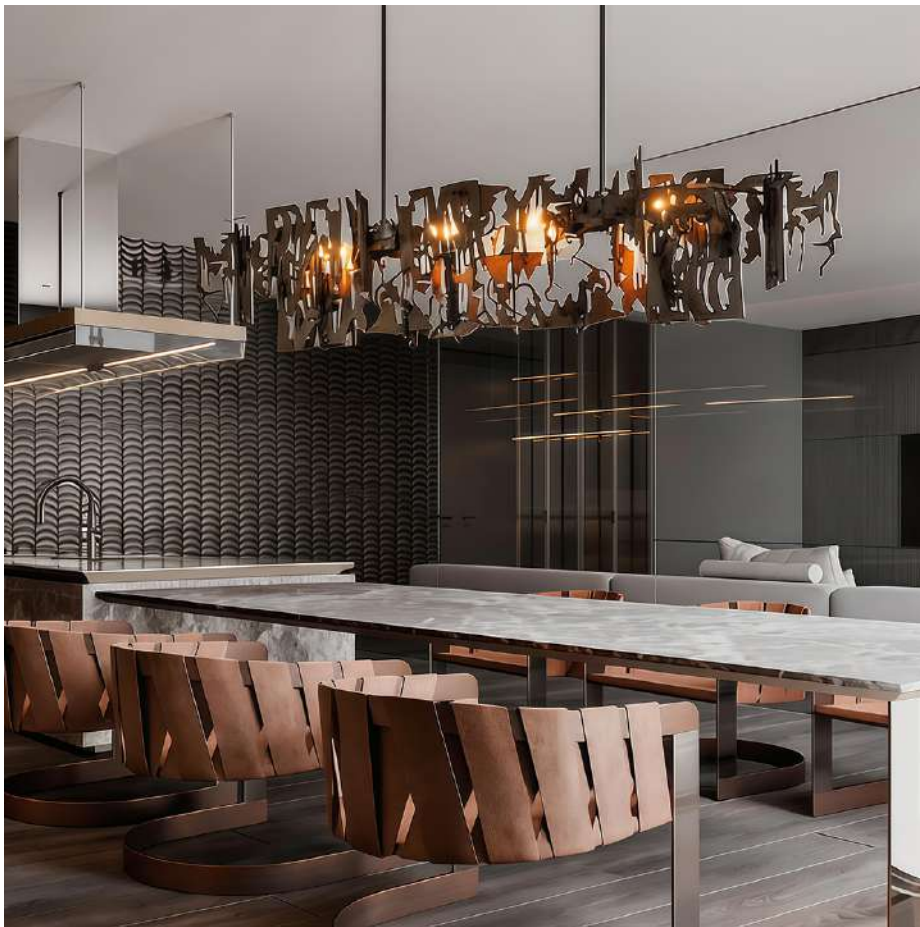

Product Name	Modern Art Deco Chandelier European Creative LED Light
Style	European
Specification	Hardwired

This modern art deco chandelier features polished hardware for a sleek and durable look.

Nature-inspired minimalist design casts warm light for kitchens, dining rooms and bars.

Elongated shape brightens spaces widely and acts as artwork for various interior styles.

· Basic Product Information

Product Model	HA098601-01B
Product Type	Linear Suspension
Power Type	Hardwired
Product Color	Gray