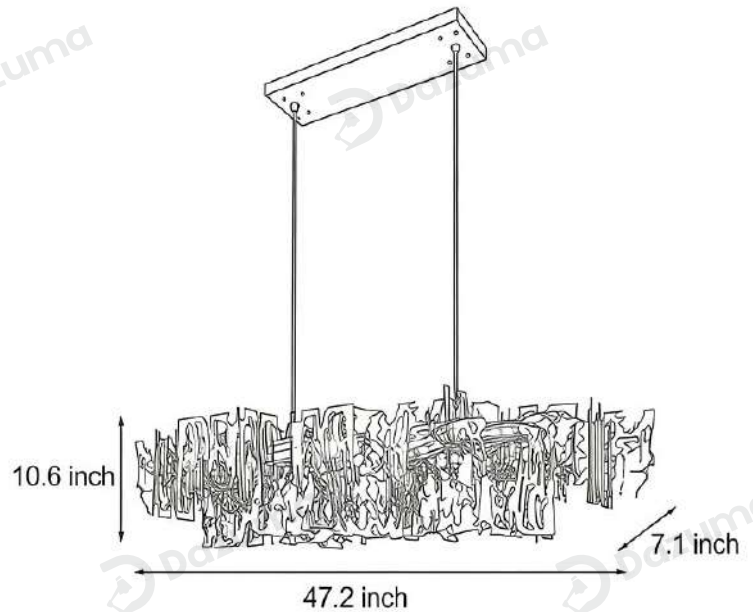

Elongated shape brightens spaces widely and acts as artwork for various interior styles.

· Basic Product Information

Product Model	HA098601-01B
Product Type	Linear Suspension
Power Type	Hardwired
Product Color	Gray

· Product Details

Material	Hardware
----------	----------

· Core Specifications

Length	10.6 inches
Width	47.2 inches
Depth	7.1 inches

· Basic Product Information

Product Model	HA098601-02B
Product Type	Linear Suspension
Power Type	Hardwired
Product Color	Gold

· Product Details

Material	Hardware
----------	----------

· Core Specifications

Length	10.6 inches
Width	47.2 inches
Depth	7.1 inches

Voltage	AC110V
Light Source Type	LED E27 Bulb
Light Source Included	Yes
Color Temperature	3000K
Dimmable	No