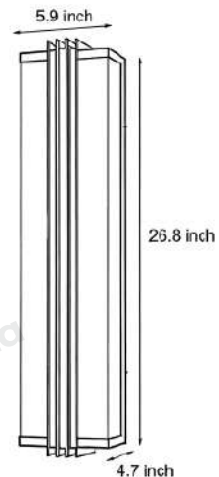

## · Core Specifications

Length	26.8 inches
Width	5.9 inches
Depth	4.7 inches

Voltage	AC110V
Light Source Type	LED
Light Source Included	Yes
Color Temperature	3000- 6000K
Dimmable	No
IP Rating	IP54

Hardwired