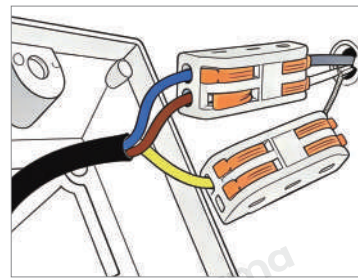

## · Core Specifications

Length	26.8 inches
Width	5.9 inches
Depth	4.7 inches

Voltage	AC110V
Light Source Type	LED
Light Source Included	Yes
Color Temperature	3000- 6000K
Dimmable	No
IP Rating	IP54

Hardwired

Blue: Neutral wire  
Brown: Live wire  
Yellow: Ground wire