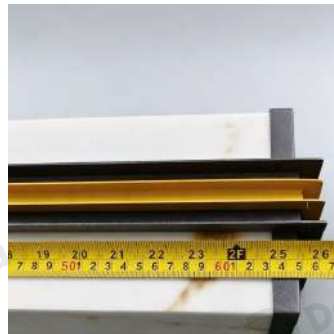

· Core Performance Indicators

Installation Method

Wall Mount - Easy installation: Fix the base on the wall, wire then install the lamp body.

Application Scenarios

Courtyard, Garden, Outdoor

Certifications

CE, ROHS, WEEE, CEC, DLC, IES

Color Temperature Adjustment

Neutral (4500K), Warm White (3000K), White (6000K)

Product Accessories

Fixture ×1, Screw Pack ×1

www.dazuma.us

+1 978-678-4855 (US Support)

hello@dazuma.us

Customer Service: Mon-Fri, 9am-6pm EST.

Online Service Team: 120 East Hollis Street, Nashua, NH 03060