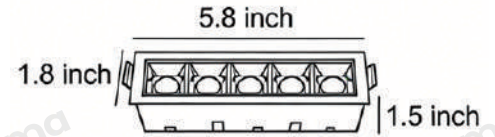

Material	Aluminum
----------	----------

• Core Specifications

Length	1.5 inches	Length	1.5 inches	Length	1.5 inches
Width	1.8 inches	Width	2.7 inches	Width	5.8 inches
Depth	1.8 inches	Depth	1.8 inches	Depth	1.8 inches