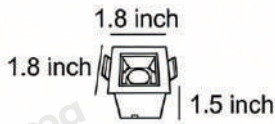

Material	Aluminum
----------	----------

• Core Specifications

Length	1.5 inches	Length	1.5 inches	Length	1.5 inches
Width	1.8 inches	Width	2.7 inches	Width	5.8 inches
Depth	1.8 inches	Depth	1.8 inches	Depth	1.8 inches