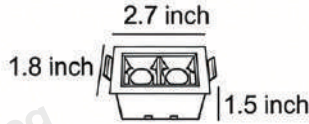

Material	Aluminum
----------	----------

• Core Specifications

Length	1.5 inches	Length	1.5 inches	Length	1.5 inches
Width	1.8 inches	Width	2.7 inches	Width	5.8 inches
Depth	1.8 inches	Depth	1.8 inches	Depth	1.8 inches