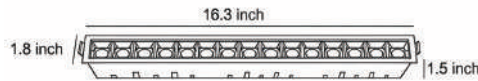

Material	Aluminum
----------	----------

• Core Specifications

Length	1.5 inches	Length	1.5 inches	Length	1.5 inches
Width	1.8 inches	Width	2.7 inches	Width	5.8 inches
Depth	1.8 inches	Depth	1.8 inches	Depth	1.8 inches

Length	1.5 inches	Length	1.5 inches
Width	11.1 inches	Width	16.3 inches
Depth	1.8 inches	Depth	1.8 inches

Voltage	AC110- 220V
Light Source Type	COB
Light Source Included	Yes
Color Temperature	3000- 6000K
Dimmable	No
CRI	90