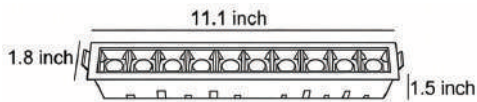

Material	Aluminum
----------	----------

• Core Specifications

Length	1.5 inches	Length	1.5 inches	Length	1.5 inches
Width	1.8 inches	Width	2.7 inches	Width	5.8 inches
Depth	1.8 inches	Depth	1.8 inches	Depth	1.8 inches

Length	1.5 inches	Length	1.5 inches
Width	11.1 inches	Width	16.3 inches
Depth	1.8 inches	Depth	1.8 inches

Voltage	AC110- 220V
Light Source Type	COB
Light Source Included	Yes
Color Temperature	3000- 6000K
Dimmable	No
CRI	90