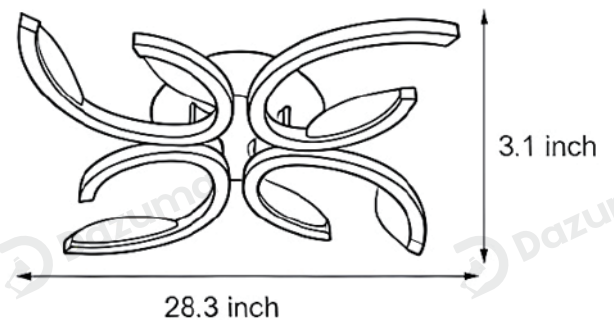

· Product Details

Material	Oak, Iron
----------	-----------

· Core Specifications

Length	3.1 inches
Width	26.0 inches
Depth	26.0 inches

· Basic Product Information

Product Model	HA103973-04B/ 05B/ 06B
Product Type	LED Semi-Flush Mounts
Power Type	Hardwired
Product Color	White

· Product Details

Material	Oak, Iron
----------	-----------

· Core Specifications

Length	3.1 inches
Width	28.3 inches
Depth	28.3 inches

· Basic Product Information

Product Model	HA103973-07B/ 08B/ 09B
Product Type	LED Semi-Flush Mounts
Power Type	Hardwired
Product Color	White

· Product Details

Material	Oak, Iron
----------	-----------

· Core Specifications

Length	3.1 inches
Width	29.5 inches
Depth	29.5 inches

Voltage	AC85-265V
Light Source Type	LED
Light Source Included	Yes
Color Temperature	3000- 6000K
Dimmable	Yes