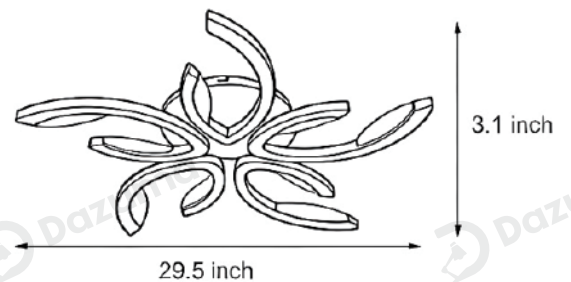

· Product Details

Material	Oak, Iron
----------	-----------

· Core Specifications

Length	3.1 inches
Width	26.0 inches
Depth	26.0 inches

· Basic Product Information

Product Model	HA103973-04B/ 05B/ 06B
Product Type	LED Semi-Flush Mounts
Power Type	Hardwired
Product Color	White

· Product Details

Material	Oak, Iron
----------	-----------

· Core Specifications

Length	3.1 inches
Width	28.3 inches
Depth	28.3 inches

· Basic Product Information

Product Model	HA103973-07B/ 08B/ 09B
Product Type	LED Semi-Flush Mounts
Power Type	Hardwired
Product Color	White

· Product Details

Material	Oak, Iron
----------	-----------

· Core Specifications

Length	3.1 inches
Width	29.5 inches
Depth	29.5 inches

Voltage	AC85-265V
Light Source Type	LED
Light Source Included	Yes
Color Temperature	3000- 6000K
Dimmable	Yes