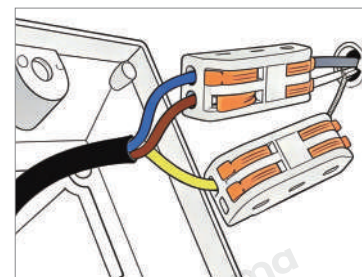

· Product Details

Material	Oak, Iron
----------	-----------

· Core Specifications

Length	3.1 inches
Width	29.5 inches
Depth	29.5 inches

Voltage	AC85-265V
Light Source Type	LED
Light Source Included	Yes
Color Temperature	3000- 6000K
Dimmable	Yes

Hardwired

Blue: Neutral wire
 Brown: Live wire
 Yellow: Ground wire

· Core Performance Indicators

Installation Method

Ceiling Mount - Easy installation: No drilling needed; install directly on surface, fix base then cover.