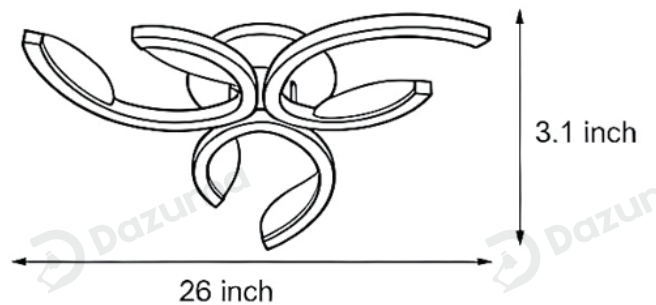

Product Name	Leaf Ceiling Light Floral Natural Design Wooden Light
Style	Modern
Specification	Hardwired

This leaf-inspired ceiling light has an oak wood frame and white acrylic shade.

It comes in 3 sizes (3/4/5-light), with built-in LED offering cool white, warm white and dimmable modes.

· Product Details

Material	Oak, Iron
----------	-----------

· Core Specifications

Length	3.1 inches
Width	26.0 inches
Depth	26.0 inches

· Basic Product Information

Product Model	HA103973-04B/ 05B/ 06B
Product Type	LED Semi-Flush Mounts
Power Type	Hardwired
Product Color	White

· Product Details

Material	Oak, Iron
----------	-----------

· Core Specifications

Length	3.1 inches
Width	28.3 inches
Depth	28.3 inches

· Basic Product Information

Product Model	HA103973-07B/ 08B/ 09B
Product Type	LED Semi-Flush Mounts
Power Type	Hardwired
Product Color	White

· Product Details

Material	Oak, Iron
----------	-----------

· Core Specifications

Length	3.1 inches
Width	29.5 inches
Depth	29.5 inches

Voltage	AC85-265V
Light Source Type	LED
Light Source Included	Yes
Color Temperature	3000- 6000K
Dimmable	Yes