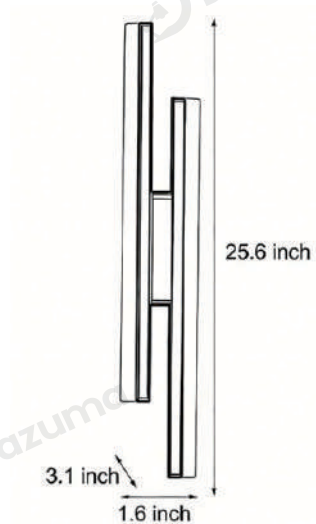

Product Name Side Vanity Lights for Bathroom

Style Modern

Specification 18.9" / 25.6"

This side vanity lights for bathroom comes in two height options, featuring an iron frame with acrylic shades and available in black or gold finishes. It offers two asymmetric styles:

Width	3.1 inches
Depth	18.9 inches
Height	1.6 inches

· Basic Product Information

Product Model	HA104320
Product Type	Vanity Light Bar
Power Type	Hardwired
Product Color	Black,Gold

· Product Details

Material	Iron, Acrylic
----------	---------------

· Core Specifications

Width	3.1 inches
Depth	25.6 inches
Height	1.6 inches

Voltage	AC110V
Light Source Type	LED Strip Light
Light Source Included	Yes
Color Temperature	3000k/4500k/6000k
Dimmable	Yes
CRI	90
IP Rating	IP65
Hardwired	