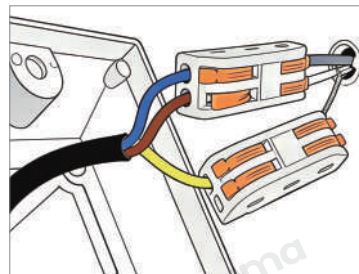

· Core Specifications

Width	3.1 inches
Depth	25.6 inches
Height	1.6 inches

Voltage	AC110V
Light Source Type	LED Strip Light
Light Source Included	Yes
Color Temperature	3000k/4500k/6000k
Dimmable	Yes
CRI	90
IP Rating	IP65
Hardwired	