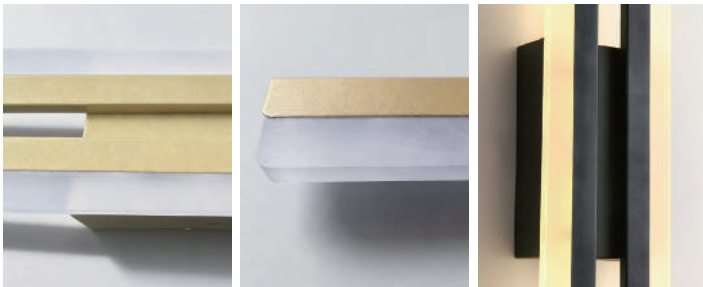

Product Name Side Vanity Lights for Bathroom

Style Modern

Specification 18.9" / 25.6"

This side vanity lights for bathroom comes in two height options, featuring an iron frame with acrylic shades and available in black or gold finishes. It offers two asymmetric styles:

left-high-right-low or right-high-left-low, and includes a three-color-temperature adjustable LED light source.

With its staggered dual-tube design, it combines modern artistic flair and flexible lighting for bedrooms, studies, and similar spaces.

· Basic Product Information

Product Model	HA104320
Product Type	Vanity Light Bar
Power Type	Hardwired
Product Color	Black, Gold

· Product Details

Material	Iron, Acrylic
----------	---------------

· Core Specifications

Width	3.1 inches
Depth	18.9 inches
Height	1.6 inches

· Basic Product Information

Product Model	HA104320
Product Type	Vanity Light Bar
Power Type	Hardwired
Product Color	Black,Gold

· Product Details

Material	Iron, Acrylic
----------	---------------