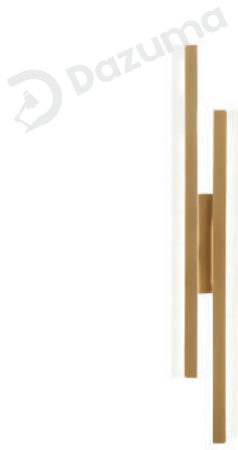

Product Name Side Vanity Lights for Bathroom

Style Modern

Specification 18.9" / 25.6"

This side vanity lights for bathroom comes in two height options, featuring an iron frame with acrylic shades and available in black or gold finishes. It offers two asymmetric styles:

left-high-right-low or right-high-left-low, and includes a three-color-temperature adjustable LED light source.

With its staggered dual-tube design, it combines modern artistic flair and flexible lighting for bedrooms, studies, and similar spaces.

· Basic Product Information

Product Model	HA104320
Product Type	Vanity Light Bar
Power Type	Hardwired
Product Color	Black, Gold

· Product Details

Material	Iron, Acrylic
----------	---------------

· Core Specifications

Width	3.1 inches
Depth	18.9 inches
Height	1.6 inches

· Basic Product Information

Product Model	HA104320
Product Type	Vanity Light Bar
Power Type	Hardwired
Product Color	Black,Gold

· Product Details

Material	Iron, Acrylic
----------	---------------