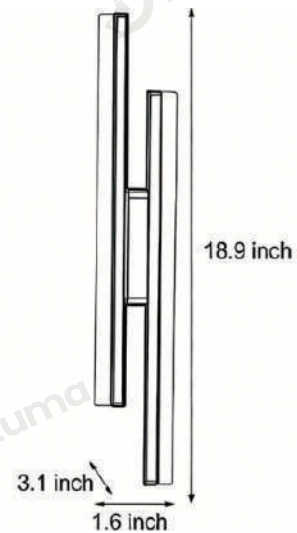

Product Name Side Vanity Lights for Bathroom

Style Modern

Specification 18.9" / 25.6"

This side vanity lights for bathroom comes in two height options, featuring an iron frame with acrylic shades and available in black or gold finishes. It offers two asymmetric styles:

· Basic Product Information

Product Model	HA104320
Product Type	Vanity Light Bar
Power Type	Hardwired
Product Color	Black, Gold

· Product Details

Material	Iron, Acrylic
----------	---------------

· Core Specifications

Width	3.1 inches
Depth	18.9 inches
Height	1.6 inches

· Basic Product Information

Product Model	HA104320
Product Type	Vanity Light Bar
Power Type	Hardwired
Product Color	Black,Gold

· Product Details

Material	Iron, Acrylic
----------	---------------

· Core Specifications

Width	3.1 inches
Depth	25.6 inches
Height	1.6 inches

Voltage	AC110V
Light Source Type	LED Strip Light
Light Source Included	Yes
Color Temperature	3000k/4500k/6000k
Dimmable	Yes
CRI	90
IP Rating	IP65
Hardwired	