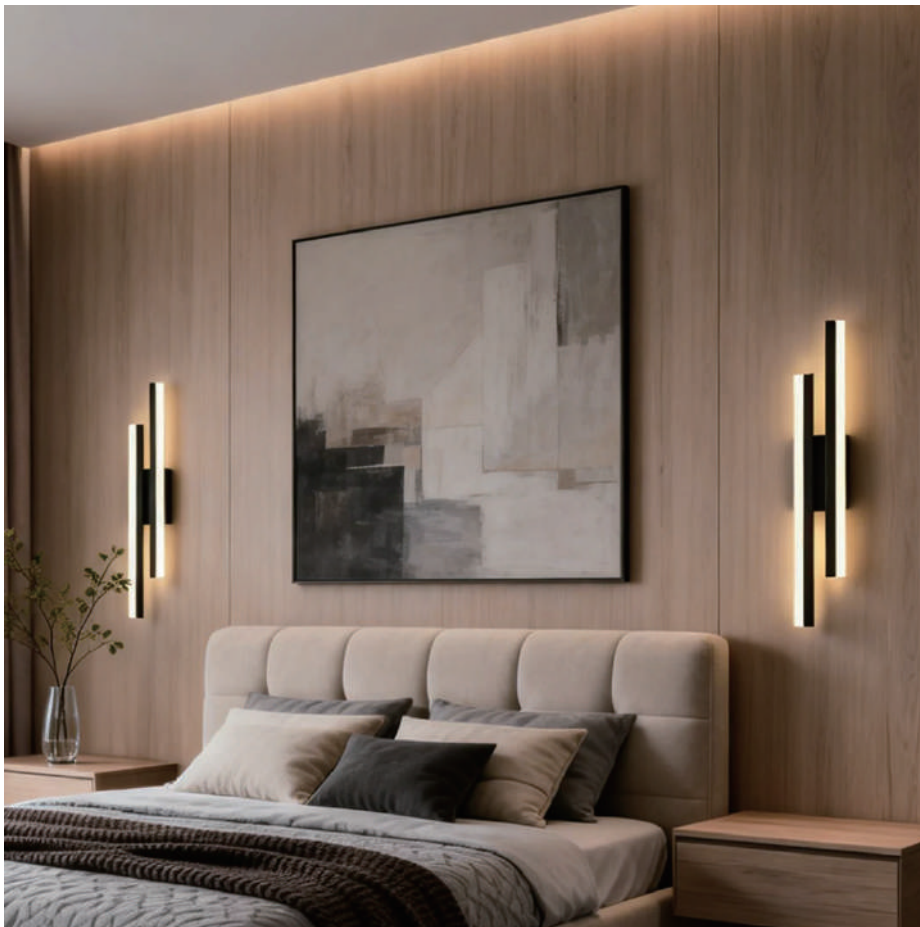

Product Name Side Vanity Lights for Bathroom

Style Modern

Specification 18.9" / 25.6"

This side vanity lights for bathroom comes in two height options, featuring an iron frame with acrylic shades and available in black or gold finishes. It offers two asymmetric styles:

left-high-right-low or right-high-left-low, and includes a three-color-temperature adjustable LED light source.

With its staggered dual-tube design, it combines modern artistic flair and flexible lighting for bedrooms, studies, and similar spaces.

· Basic Product Information

Product Model	HA104320
Product Type	Vanity Light Bar
Power Type	Hardwired
Product Color	Black, Gold

· Product Details

Material	Iron, Acrylic
----------	---------------

· Core Specifications

Width	3.1 inches
Depth	18.9 inches
Height	1.6 inches

· Basic Product Information

Product Model	HA104320
Product Type	Vanity Light Bar
Power Type	Hardwired
Product Color	Black,Gold

· Product Details

Material	Iron, Acrylic
----------	---------------