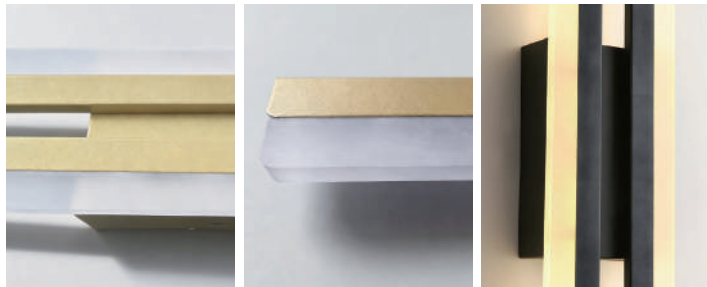

Product Name Side Vanity Lights for Bathroom

Style Modern

Specification 18.9" / 25.6"

This side vanity lights for bathroom comes in two height options, featuring an iron frame with acrylic shades and available in black or gold finishes. It offers two asymmetric styles:

left-high-right-low or right-high-left-low, and includes a three-color-temperature adjustable LED light source.

With its staggered dual-tube design, it combines modern artistic flair and flexible lighting for bedrooms, studies, and similar spaces.

· Basic Product Information

Product Model	HA104320
Product Type	Vanity Light Bar
Power Type	Hardwired
Product Color	Black, Gold

· Product Details

Material	Iron, Acrylic
----------	---------------

· Core Specifications

Width	3.1 inches
Depth	18.9 inches
Height	1.6 inches

· Basic Product Information

Product Model	HA104320
Product Type	Vanity Light Bar
Power Type	Hardwired
Product Color	Black,Gold

· Product Details

Material	Iron, Acrylic
----------	---------------