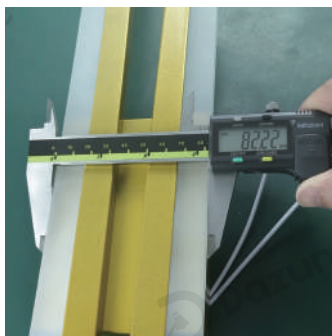

Core Performance Indicators

Installation Method

Wall Mounted-Fix the base on the wall, wire then install the lamp body.

Application Scenarios

Bedroom,Corridor,Living Room,Study

Certifications

CE, ROHS, WEEE, CEC, DLC, IES

Color Temperature Adjustment

3-Color Temperature (3000K/4500K/6000K)

Product Accessories

Body x1, bracket x1, screw pack x1

www.dazuma.us

+1 978-678-4855 (US Support)

hello@dazuma.us

Customer Service: Mon-Fri, 9am-6pm EST.

Online Service Team: 120 East Hollis Street, Nashua, NH 03060