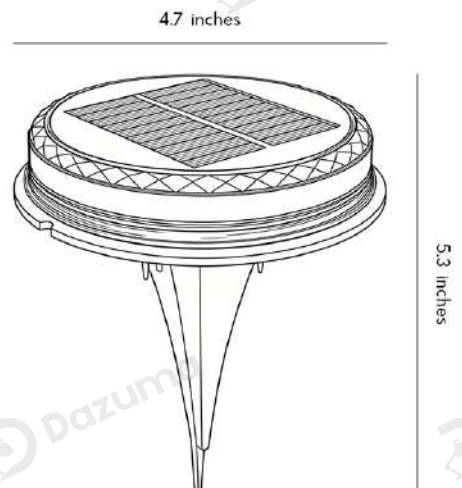

No wiring needed for installation; white or warm light options suit any outdoor space.

· Basic Product Information

Product Model	HA104857-01B/ 02B
Product Type	Step & Deck Lights
Power Type	Solar Powered
Product Color	Black

· Product Details

Material	Plastic
----------	---------

· Core Specifications

Length	5.3 inches
Width	4.7 inches
Depth	4.7 inches

Light Source Type	LED
Light Source Included	Yes
Color Temperature	3000- 6000K
Dimmable	No
IP Rating	IP65