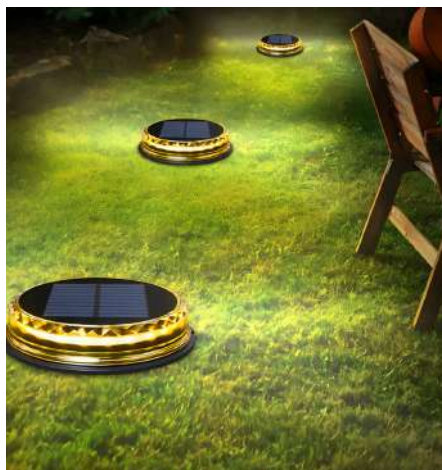

Product Name	Solar Disc Light Modern LED Black Landscape Lighting
Style	Modern
Specification	Solar Powered

This solar disc light boasts a sleek black design that blends into garden paths and yards.

It charges by day and lights at dusk, with IP65 waterproof for harsh weather conditions.

No wiring needed for installation; white or warm light options suit any outdoor space.

· Basic Product Information

Product Model	HA104857-01B/ 02B
Product Type	Step & Deck Lights
Power Type	Solar Powered
Product Color	Black

· Product Details

Material	Plastic
----------	---------

· Core Specifications

Length	5.3 inches
Width	4.7 inches
Depth	4.7 inches

Light Source Type	LED
Light Source Included	Yes
Color Temperature	3000- 6000K
Dimmable	No
IP Rating	IP65