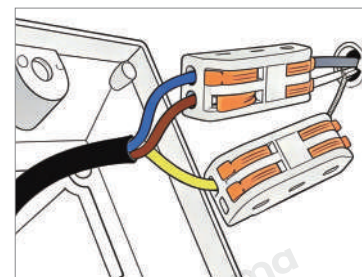

Length 19.7 inches  
Width 31.5 inches  
Depth 31.5 inches

Adjustable  
19.7 inches

19.7 inches

31.5 inches

Voltage	AC110V
Light Source Type	LED E14 Bulb
Light Source Included	Yes
Color Temperature	3000- 6000K
Dimmable	No

**Hardwired**

Blue: Neutral wire  
 Brown: Live wire  
 Yellow: Ground wire

**· Core Performance Indicators**

**Installation Method**

Ceiling Mount - Easy installation: Fix the base on the ceiling directly, wire, then install the lamp and lampshade.