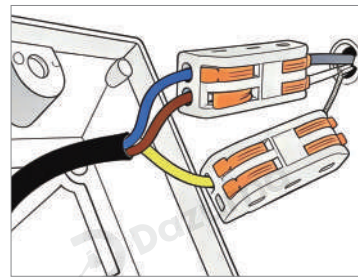

Blue: Neutral wire
Brown: Live wire
Yellow: Ground wire