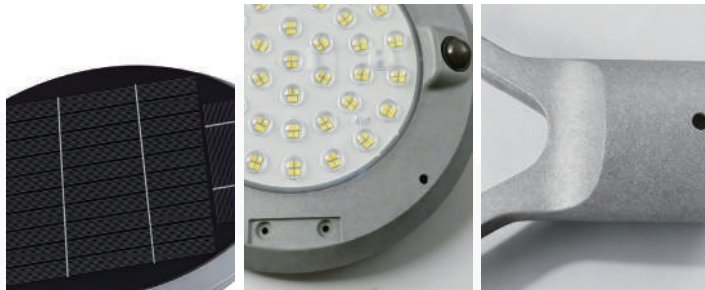

Product Name Garden Pole Lamp

Style Modern

Specification 35.4" / 106.3"

This garden pole lamp features an aluminum body and a PC shade with a smooth gray finish, available in two height options.

It houses an 8000mAh battery and a 5.5V/6.5W solar panel, offers white or warm light color temperatures, and includes dual motion sensors.

Rated IP55 for water resistance, it provides energy-efficient lighting and security functions through high-efficiency solar conversion and smart sensing for gardens, communities, and other outdoor spaces.

· Basic Product Information

Product Model	HA105009
Product Type	Street Lighting
Power Type	Solar Powered
Product Color	Gray

· Product Details

Material	Aluminum+PC
----------	-------------

· Core Specifications

Width	12.2 inches
Depth	12.2 inches
Height	9.84 inches

· Basic Product Information

Product Model	HA105009
Product Type	Street Lighting
Power Type	Solar Powered
Product Color	Gray

· Product Details

Material	Aluminum+PC
----------	-------------