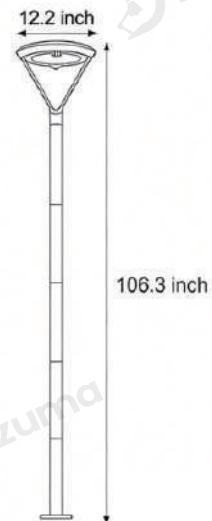

Product Name Garden Pole Lamp

Style Modern

Specification 35.4" / 106.3"

This garden pole lamp features an aluminum body and a PC shade with a smooth gray finish, available in two height options.

It houses an 8000mAh battery and a 5.5V/6.5W solar panel, offers white or warm light color temperatures, and includes dual motion sensors.

Width	12.2 inches
Depth	12.2 inches
Height	9.84 inches

· Basic Product Information

Product Model	HA105009
Product Type	Street Lighting
Power Type	Solar Powered
Product Color	Gray

· Product Details

Material	Aluminum+PC
----------	-------------

· Core Specifications

Width	12.2 inches
Depth	12.2 inches
Height	106.3 inches

Voltage	AC110V
Light Source Type	LED Light Board
Light Source Included	Yes
Color Temperature	3000K/4500K
Dimmable	No
CRI	90
IP Rating	IP55
Hardwired	

Blue: Neutral wire
Brown: Live wire
Yellow: Ground wire

· Core Performance Indicators

Installation Method

Pole Mounted-Pole base fixed to ground foundation, lamp head integrated with pole, suitable for outdoor courtyard and pathway lighting.