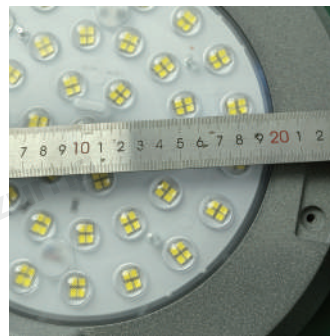

Product Name Garden Pole Lamp

Style Modern

Specification 35.4" / 106.3"

This garden pole lamp features an aluminum body and a PC shade with a smooth gray finish, available in two height options.

It houses an 8000mAh battery and a 5.5V/6.5W solar panel, offers white or warm light color temperatures, and includes dual motion sensors.

· Core Specifications

Width	12.2 inches
Depth	12.2 inches
Height	106.3 inches

Voltage	AC110V
Light Source Type	LED Light Board
Light Source Included	Yes
Color Temperature	3000K/4500K
Dimmable	No
CRI	90
IP Rating	IP55
Hardwired	

Blue: Neutral wire
Brown: Live wire
Yellow: Ground wire

· Core Performance Indicators

Installation Method

Pole Mounted-Pole base fixed to ground foundation, lamp head integrated with pole, suitable for outdoor courtyard and pathway lighting.