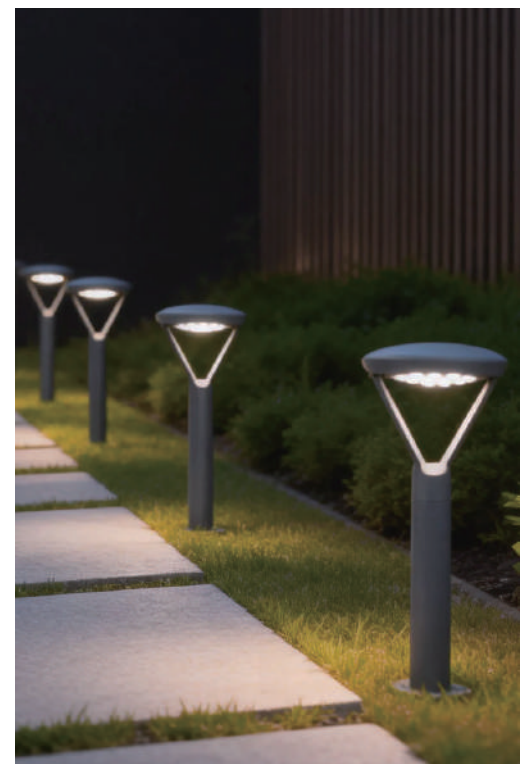

Product Name Garden Pole Lamp

Style Modern

Specification 35.4" / 106.3"

This garden pole lamp features an aluminum body and a PC shade with a smooth gray finish, available in two height options.

It houses an 8000mAh battery and a 5.5V/6.5W solar panel, offers white or warm light color temperatures, and includes dual motion sensors.

Rated IP55 for water resistance, it provides energy-efficient lighting and security functions through high-efficiency solar conversion and smart sensing for gardens, communities, and other outdoor spaces.

· Basic Product Information

Product Model	HA105009
Product Type	Street Lighting
Power Type	Solar Powered
Product Color	Gray

· Product Details

Material	Aluminum+PC
----------	-------------

· Core Specifications

Blue: Neutral wire
Brown: Live wire
Yellow: Ground wire

· Core Performance Indicators

Installation Method

Pole Mounted-Pole base fixed to ground foundation, lamp head integrated with pole, suitable for outdoor courtyard and pathway lighting.