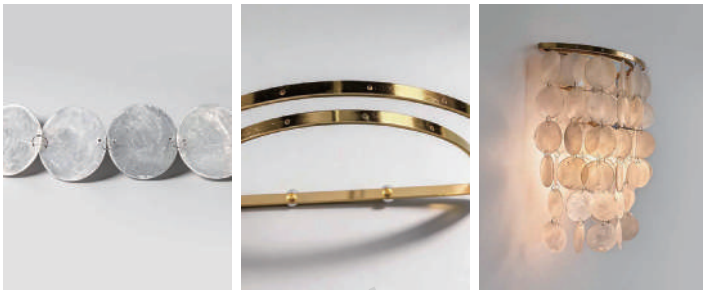

Product Name Capiz Shell Wall Sconces

Style Modern

Specification Chrome / Gold

These capiz shell wall sconces feature a metal body decorated with hand-strung natural mother-of-pearl accents.

Available in chrome or gold finishes, it includes an E27 standard socket and a 5W LED light source that emits a warm white 3000K glow.

With the soft light-diffusing effect of mother-of-pearl, it offers natural texture and gentle ambient lighting for bedrooms, living rooms, and similar spaces.

· Basic Product Information

Product Model	HA105073
Product Type	Diffused Light Wall Sconces
Power Type	Hardwired
Product Color	Gold

· Product Details

Material	Iron
----------	------

· Core Specifications

Width	4.7 inches
Depth	9.4 inches
Height	9.8 inches

· Basic Product Information

Product Model	HA105073
Product Type	Diffused Light Wall Sconces
Power Type	Hardwired
Product Color	Chrome

· Product Details

Material	Iron
----------	------

· Core Specifications

Width	4.7 inches
Depth	9.4 inches
Height	9.8 inches

Voltage	AC110V
Light Source Type	LED E27 Bulb
Light Source Included	Yes
Color Temperature	3000K
Dimmable	No
CRI	90
IP Rating	IP65
Hardwired	