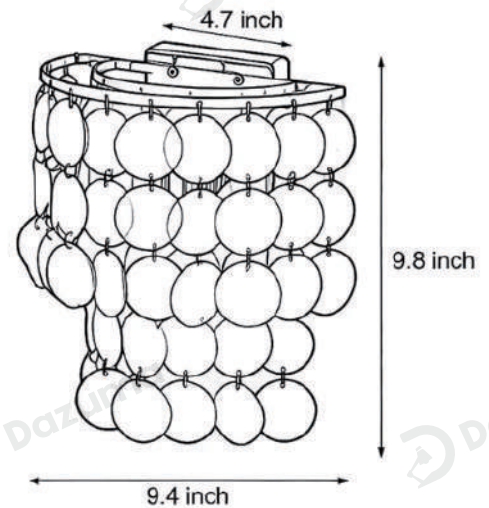

Product Name Capiz Shell Wall Sconces

Style Modern

Specification Chrome / Gold

These capiz shell wall sconces feature a metal body decorated with hand-strung natural mother-of-pearl accents.

Available in chrome or gold finishes, it includes an E27 standard socket and a 5W LED light source that emits a warm white 3000K glow.

· Product Details

Material	Iron
----------	------

· Core Specifications

Width	4.7 inches
Depth	9.4 inches
Height	9.8 inches

· Basic Product Information

Product Model	HA105073
Product Type	Diffused Light Wall Sconces
Power Type	Hardwired
Product Color	Chrome

· Product Details

Material	Iron
----------	------

· Core Specifications

Width	4.7 inches
Depth	9.4 inches
Height	9.8 inches

Voltage	AC110V
Light Source Type	LED E27 Bulb
Light Source Included	Yes
Color Temperature	3000K
Dimmable	No
CRI	90
IP Rating	IP65
Hardwired	