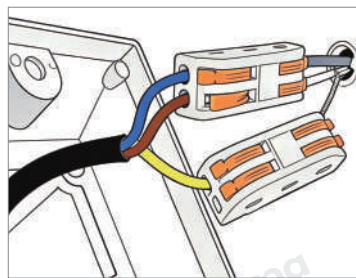

· Product Details

Material	Iron
----------	------

· Core Specifications

Width	4.7 inches
Depth	9.4 inches
Height	9.8 inches

Voltage	AC110V
Light Source Type	LED E27 Bulb
Light Source Included	Yes
Color Temperature	3000K
Dimmable	No
CRI	90
IP Rating	IP65
Hardwired	

Blue: Neutral wire
 Brown: Live wire
 Yellow: Ground wire

• Core Performance Indicators

Installation Method

Wall Mounted-Fix the base on the wall, wire then install the lamp body.

Application Scenarios

Bedroom,Dining Room