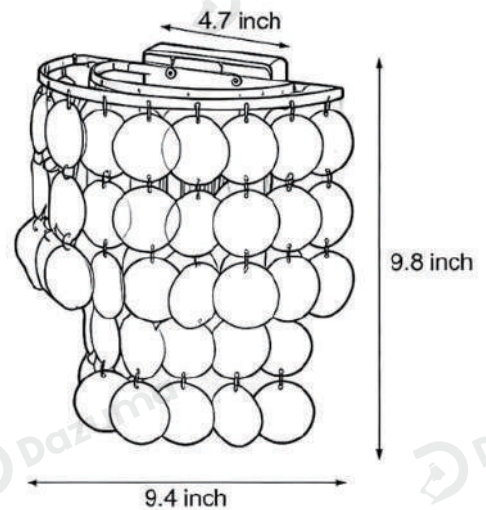

· Product Details

Material	Iron
----------	------

· Core Specifications

Width	4.7 inches
Depth	9.4 inches
Height	9.8 inches

· Basic Product Information

Product Model	HA105073
Product Type	Diffused Light Wall Sconces
Power Type	Hardwired
Product Color	Chrome

· Product Details

Material	Iron
----------	------

· Core Specifications

Width	4.7 inches
Depth	9.4 inches
Height	9.8 inches

Voltage	AC110V
Light Source Type	LED E27 Bulb
Light Source Included	Yes
Color Temperature	3000K
Dimmable	No
CRI	90
IP Rating	IP65
Hardwired	