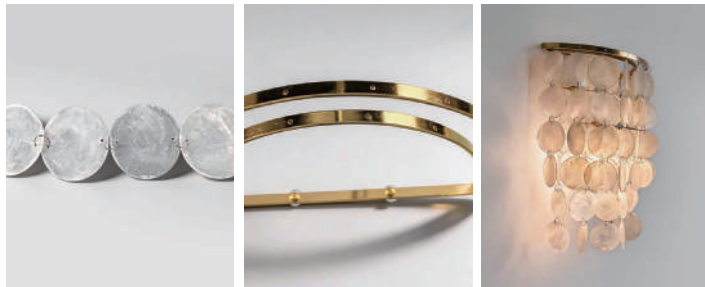

Product Name Capiz Shell Wall Sconces

Style Modern

Specification Chrome / Gold

These capiz shell wall sconces feature a metal body decorated with hand-strung natural mother-of-pearl accents.

Available in chrome or gold finishes, it includes an E27 standard socket and a 5W LED light source that emits a warm white 3000K glow.

With the soft light-diffusing effect of mother-of-pearl, it offers natural texture and gentle ambient lighting for bedrooms, living rooms, and similar spaces.

· Basic Product Information

Product Model	HA105073
Product Type	Diffused Light Wall Sconces
Power Type	Hardwired
Product Color	Gold

· Product Details

Material	Iron
----------	------

· Core Specifications

Width	4.7 inches
Depth	9.4 inches
Height	9.8 inches

· Basic Product Information

Product Model	HA105073
Product Type	Diffused Light Wall Sconces
Power Type	Hardwired
Product Color	Chrome

Certifications

CE, ROHS, WEEE, CEC, DLC, IES

Color Temperature Adjustment

Warm White (3000K)

Product Accessories

Socket ×1, frame ×1, long shell strands ×8, short shell strands ×10, bulb ×1, manual ×1, screw pack ×1