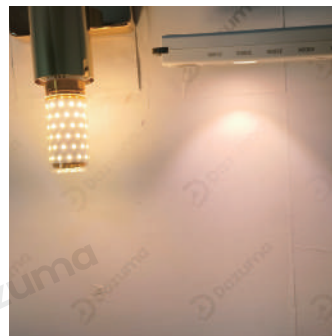

Product Name Capiz Shell Wall Sconces

Style Modern

Specification Chrome / Gold

These capiz shell wall sconces feature a metal body decorated with hand-strung natural mother-of-pearl accents.

Available in chrome or gold finishes, it includes an E27 standard socket and a 5W LED light source that emits a warm white 3000K glow.

· Product Details

Material	Iron
----------	------

· Core Specifications

Width	4.7 inches
Depth	9.4 inches
Height	9.8 inches

· Basic Product Information

Product Model	HA105073
Product Type	Diffused Light Wall Sconces
Power Type	Hardwired
Product Color	Chrome

· Product Details

Material	Iron
----------	------

· Core Specifications

Width	4.7 inches
Depth	9.4 inches
Height	9.8 inches

Voltage	AC110V
Light Source Type	LED E27 Bulb
Light Source Included	Yes
Color Temperature	3000K
Dimmable	No
CRI	90
IP Rating	IP65
Hardwired	

Blue: Neutral wire
 Brown: Live wire
 Yellow: Ground wire

• Core Performance Indicators

Installation Method

Wall Mounted-Fix the base on the wall, wire then install the lamp body.

Application Scenarios

Bedroom,Dining Room