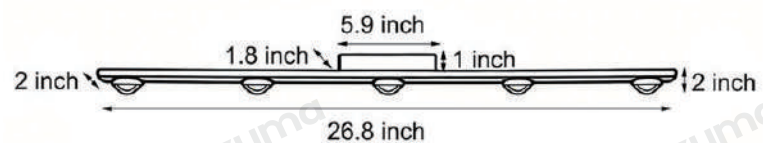

· Product Details

| | |
|----------|----------|
| Material | Aluminum |
|----------|----------|

· Core Specifications

| | |
|--------|-------------|
| Length | 2.0 inches |
| Width | 18.9 inches |
| Depth | 2.0 inches |

| | |
|----------|----------|
| Material | Aluminum |
|----------|----------|

· Core Specifications

| | |
|--------|-------------|
| Length | 2.0 inches |
| Width | 26.8 inches |
| Depth | 2.0 inches |

· Basic Product Information

· Core Specifications

| | |
|--------|-------------|
| Length | 2.0 inches |
| Width | 26.8 inches |
| Depth | 2.0 inches |

| | |
|-----------------------|-----------|
| Voltage | AC85-265V |
| Light Source Type | LED |
| Light Source Included | Yes |
| Color Temperature | 4500K |
| Dimmable | No |
| CRI | Ra > 95 |