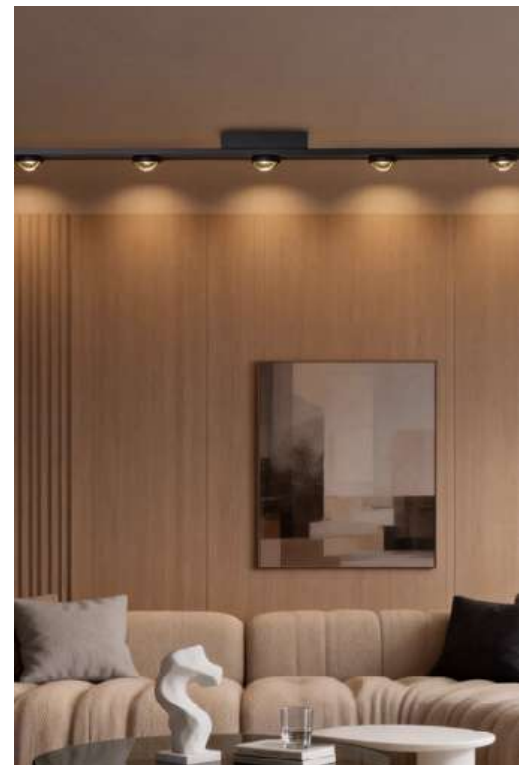

| | |
|---------------|--|
| Product Name | Surface Mounted Spot Light Linear Wall-wash Ceiling Light |
| Style | Modern |
| Specification | Hardwired |

This surface mounted spot light comes in 3-light, 4-light and 5-light configurations.

Aluminum body, acrylic diffuser, 4500K LED with CRI RA \geq 95.

Slim linear design fits bedrooms and dining areas with Italian aesthetic comfort.

· Basic Product Information

| | |
|---------------|------------------|
| Product Model | HA105172-01B |
| Product Type | LED Flush Mounts |
| Power Type | Hardwired |
| Product Color | Black |