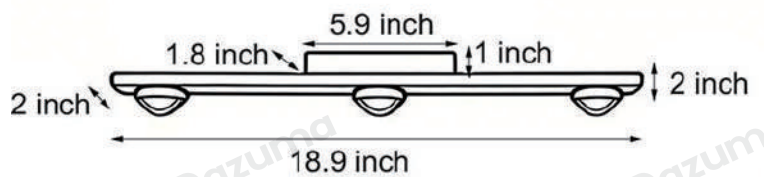

· Product Details

| | |
|----------|----------|
| Material | Aluminum |
|----------|----------|

· Core Specifications

| | |
|--------|-------------|
| Length | 2.0 inches |
| Width | 18.9 inches |
| Depth | 2.0 inches |

| | |
|----------|----------|
| Material | Aluminum |
|----------|----------|

· Core Specifications

| | |
|--------|-------------|
| Length | 2.0 inches |
| Width | 26.8 inches |
| Depth | 2.0 inches |

· Basic Product Information

· Core Specifications

| | |
|--------|-------------|
| Length | 2.0 inches |
| Width | 26.8 inches |
| Depth | 2.0 inches |

| | |
|-----------------------|-----------|
| Voltage | AC85-265V |
| Light Source Type | LED |
| Light Source Included | Yes |
| Color Temperature | 4500K |
| Dimmable | No |
| CRI | Ra > 95 |