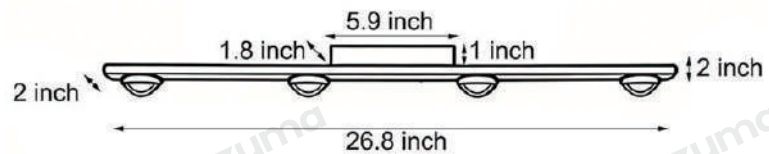

· Product Details

| | |
|----------|----------|
| Material | Aluminum |
|----------|----------|

· Core Specifications

| | |
|--------|-------------|
| Length | 2.0 inches |
| Width | 18.9 inches |
| Depth | 2.0 inches |

| | |
|----------|----------|
| Material | Aluminum |
|----------|----------|

· Core Specifications

| | |
|--------|-------------|
| Length | 2.0 inches |
| Width | 26.8 inches |
| Depth | 2.0 inches |

· Basic Product Information

· Core Specifications

| | |
|--------|-------------|
| Length | 2.0 inches |
| Width | 26.8 inches |
| Depth | 2.0 inches |

| | |
|-----------------------|-----------|
| Voltage | AC85-265V |
| Light Source Type | LED |
| Light Source Included | Yes |
| Color Temperature | 4500K |
| Dimmable | No |
| CRI | Ra > 95 |