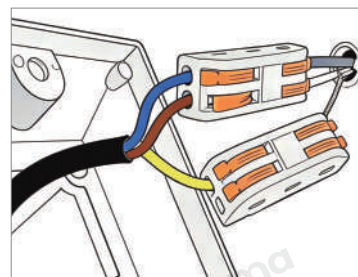

Hardwired

Blue: Neutral wire
 Brown: Live wire
 Yellow: Ground wire

· Core Performance Indicators

| | |
|------------------------------|--|
| Installation Method | Ceiling Mount - Easy installation: Install with rod, cord or chain suspended from ceiling. |
| Application Scenarios | Bedroom, Entrance, Living Room, Study |
| Certifications | CE, ROHS, WEEE, CEC, DLC, IES |
| Color Temperature Adjustment | Neutral (4500K) |
| Product Accessories | Fixture ×1, Manual ×1, Screw Pack ×1 |