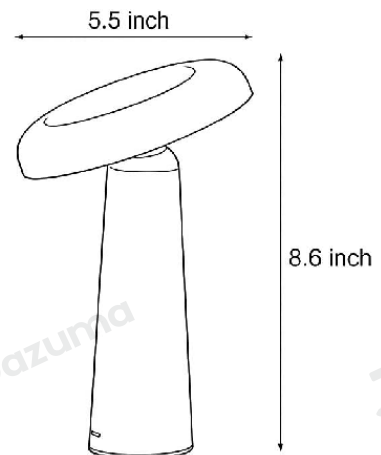

· Product Details

Material	ABS,PC
----------	--------

· Core Specifications

Length	8.6 inches
Width	5.5 inches
Depth	5.5 inches

· Basic Product Information

Product Model	HA105435-02B
Product Type	Designer Table Lamps
Power Type	USB Rechargeable
Product Color	Black

· Product Details

Material	ABS,PC
----------	--------

· Core Specifications

Length	8.6 inches
Width	5.5 inches
Depth	5.5 inches

· Basic Product Information

Product Model	HA105435-03B
Product Type	Designer Table Lamps
Power Type	USB Rechargeable
Product Color	Yellow

· Product Details

Material	ABS,PC
----------	--------

· Core Specifications

Length	8.6 inches
Width	5.5 inches
Depth	5.5 inches

Voltage	DC5V
Light Source Type	LED
Light Source Included	Yes
Color Temperature	3000- 6000K
Dimmable	Yes