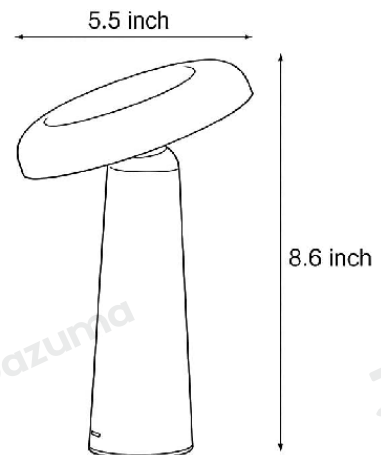

It uses ABS+PC material with 3200mAh battery and 4W color adjustable LED.

40° tilt design brings flexible lighting for desks and bedside tables.

· Basic Product Information

Product Model	HA105435-01B
Product Type	Designer Table Lamps
Power Type	USB Rechargeable
Product Color	White

· Product Details

Material	ABS,PC
----------	--------

· Core Specifications

Length	8.6 inches
Width	5.5 inches
Depth	5.5 inches

· Basic Product Information

Product Model	HA105435-02B
Product Type	Designer Table Lamps
Power Type	USB Rechargeable
Product Color	Black

· Product Details

Material	ABS,PC
----------	--------

· Core Specifications

Length	8.6 inches
Width	5.5 inches
Depth	5.5 inches

· Basic Product Information

Product Model	HA105435-03B
Product Type	Designer Table Lamps
Power Type	USB Rechargeable
Product Color	Yellow

· Product Details

Material	ABS,PC
----------	--------

· Core Specifications

Length	8.6 inches
Width	5.5 inches
Depth	5.5 inches

Voltage	DC5V
Light Source Type	LED
Light Source Included	Yes
Color Temperature	3000- 6000K
Dimmable	Yes