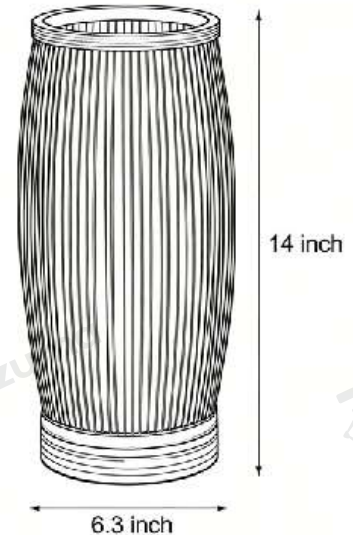

With US plug, E27 base and 3000K warm white LED for gentle ambient lighting.

Blending traditional craft and lantern shape, it fits tea rooms and Japanese-style spaces.

· Basic Product Information

| | |
|---------------|----------------------|
| Product Model | HA105444-01B |
| Product Type | Designer Table Lamps |
| Power Type | US Plug-In |
| Product Color | Wood |

· Product Details

| | |
|----------|--------|
| Material | Bamboo |
|----------|--------|

· Core Specifications

| | |
|--------|-------------|
| Length | 14.0 inches |
| Width | 6.3 inches |
| Depth | 6.3 inches |