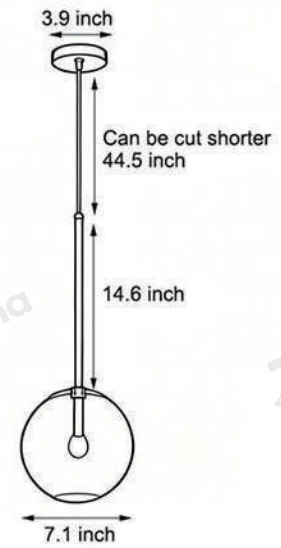

Product Name Clear Glass Pendant Light
Nordic Iron Ceiling Light

Style Nordic Style

Specification Hardwired

This clear glass globe pendant light comes in 4 sizes from 5.9 to 9.8 inches in diameter.

It has an iron rod, glass shade, G9 base and 3000K/6000K LED light options.

· Product Details

Material	Iron
----------	------

· Basic Product Information

Product Model	HA105543-02B/ 04B / 06B/ 08B
Product Type	Medium & Large Pendants
Power Type	Hardwired
Product Color	Gold

· Product Details

Material	Iron
----------	------

Core Specifications

Length	5.9 inches
Width	5.9 inches
Depth	5.9 inches

Length	7.1 inches
Width	7.1 inches
Depth	7.1 inches

Length	7.9 inches
Width	7.9 inches
Depth	7.9 inches

Length	9.8 inches
Width	9.8 inches
Depth	9.8 inches

Voltage	AC110V
Light Source Type	LED Bulb
Light Source Included	Yes
Color Temperature	3000- 6000K
Dimmable	No

Hardwired

Blue: Neutral wire
 Brown: Live wire
 Yellow: Ground wire