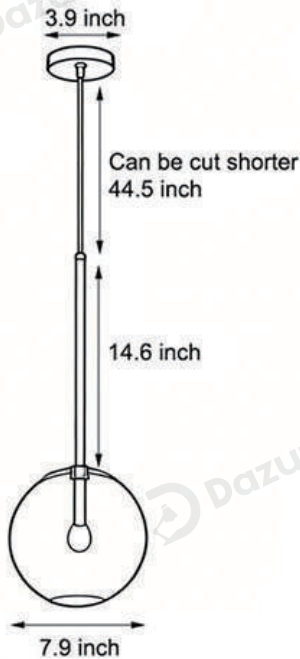

Product Name Clear Glass Pendant Light
Nordic Iron Ceiling Light

Style Nordic Style

Specification Hardwired

This clear glass globe pendant light comes in 4 sizes from 5.9 to 9.8 inches in diameter.

It has an iron rod, glass shade, G9 base and 3000K/6000K LED light options.

· Product Details

Material	Iron
----------	------

· Basic Product Information

Product Model	HA105543-02B/ 04B / 06B/ 08B
Product Type	Medium & Large Pendants
Power Type	Hardwired
Product Color	Gold

· Product Details

Material	Iron
----------	------

Core Specifications

Length	5.9 inches
Width	5.9 inches
Depth	5.9 inches

Length	7.1 inches
Width	7.1 inches
Depth	7.1 inches

Length	7.9 inches
Width	7.9 inches
Depth	7.9 inches

Length	9.8 inches
Width	9.8 inches
Depth	9.8 inches

Voltage	AC110V
Light Source Type	LED Bulb
Light Source Included	Yes
Color Temperature	3000- 6000K
Dimmable	No

Hardwired

Blue: Neutral wire
 Brown: Live wire
 Yellow: Ground wire