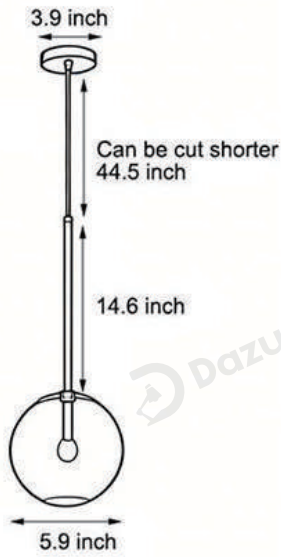

Product Name Clear Glass Pendant Light
Nordic Iron Ceiling Light

Style Nordic Style

Specification Hardwired

This clear glass globe pendant light comes in 4 sizes from 5.9 to 9.8 inches in diameter.

It has an iron rod, glass shade, G9 base and 3000K/6000K LED light options.

· Product Details

Material	Iron
----------	------

· Basic Product Information

Product Model	HA105543-02B/ 04B / 06B/ 08B
Product Type	Medium & Large Pendants
Power Type	Hardwired
Product Color	Gold

· Product Details

Material	Iron
----------	------

Core Specifications

Length	5.9 inches
Width	5.9 inches
Depth	5.9 inches

Length	7.1 inches
Width	7.1 inches
Depth	7.1 inches

Length	7.9 inches
Width	7.9 inches
Depth	7.9 inches

Length	9.8 inches
Width	9.8 inches
Depth	9.8 inches

Voltage	AC110V
Light Source Type	LED Bulb
Light Source Included	Yes
Color Temperature	3000- 6000K
Dimmable	No

Hardwired

Blue: Neutral wire
 Brown: Live wire
 Yellow: Ground wire