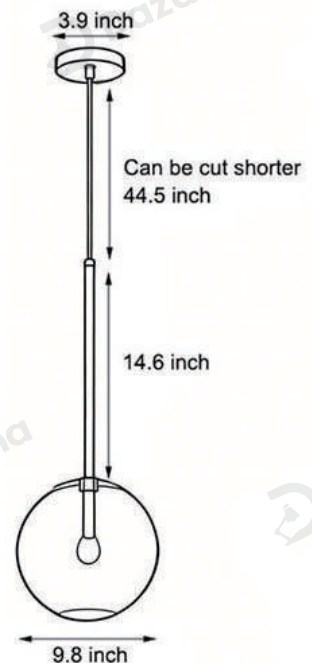

Product Name Clear Glass Pendant Light
Nordic Iron Ceiling Light

Style Nordic Style

Specification Hardwired

This clear glass globe pendant light comes in 4 sizes from 5.9 to 9.8 inches in diameter.

It has an iron rod, glass shade, G9 base and 3000K/6000K LED light options.

· Product Details

Material	Iron
----------	------

· Basic Product Information

Product Model	HA105543-02B/ 04B / 06B/ 08B
Product Type	Medium & Large Pendants
Power Type	Hardwired
Product Color	Gold

· Product Details

Material	Iron
----------	------

Core Specifications

Length	5.9 inches
Width	5.9 inches
Depth	5.9 inches

Length	7.1 inches
Width	7.1 inches
Depth	7.1 inches

Length	7.9 inches
Width	7.9 inches
Depth	7.9 inches

Length	9.8 inches
Width	9.8 inches
Depth	9.8 inches

Voltage	AC110V
Light Source Type	LED Bulb
Light Source Included	Yes
Color Temperature	3000- 6000K
Dimmable	No

Hardwired

Blue: Neutral wire
 Brown: Live wire
 Yellow: Ground wire