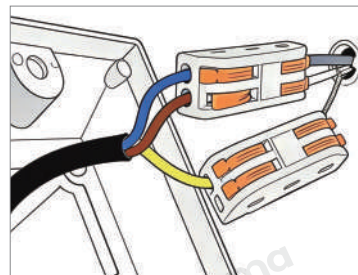

Material	Iron
----------	------

Core Specifications

Length	5.9 inches
Width	5.9 inches
Depth	5.9 inches

Length	7.1 inches
Width	7.1 inches
Depth	7.1 inches

Length	7.9 inches
Width	7.9 inches
Depth	7.9 inches

Length	9.8 inches
Width	9.8 inches
Depth	9.8 inches

Voltage	AC110V
Light Source Type	LED Bulb
Light Source Included	Yes
Color Temperature	3000- 6000K
Dimmable	No

Hardwired

Blue: Neutral wire
 Brown: Live wire
 Yellow: Ground wire