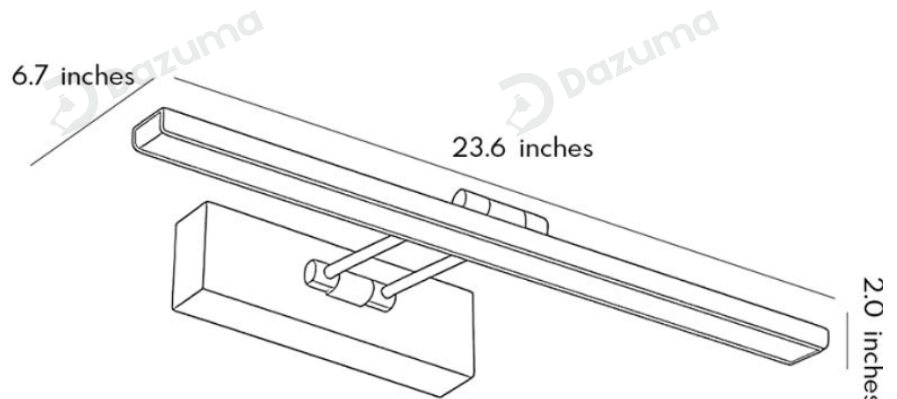

## · Product Details

---

Material Iron

• Core Specifications

Length            2.0 inches  
 Width            15.8 inches  
 Depth            6.7 inches

Length            2.0 inches  
 Width            23.6 inches  
 Depth            6.7 inches