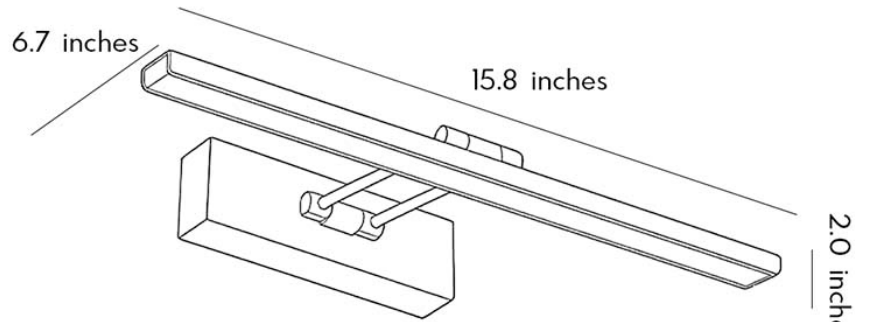

## · Product Details

---

Material Iron

• Core Specifications

Length            2.0 inches  
 Width            15.8 inches  
 Depth            6.7 inches

Length            2.0 inches  
 Width            23.6 inches  
 Depth            6.7 inches