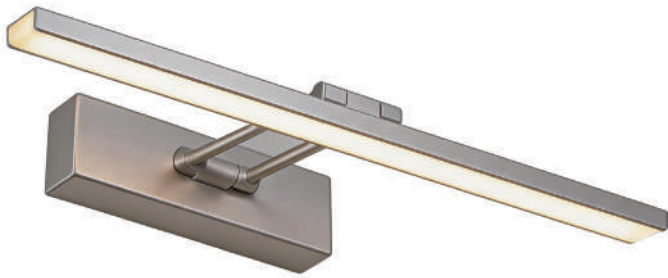

· Basic Product Information

Product Model HA105690-09B/10B/11B/12B

Product Type Vanity Light Bar

Power Type Hardwired

Product Color Chrome

· Product Details

Material Iron