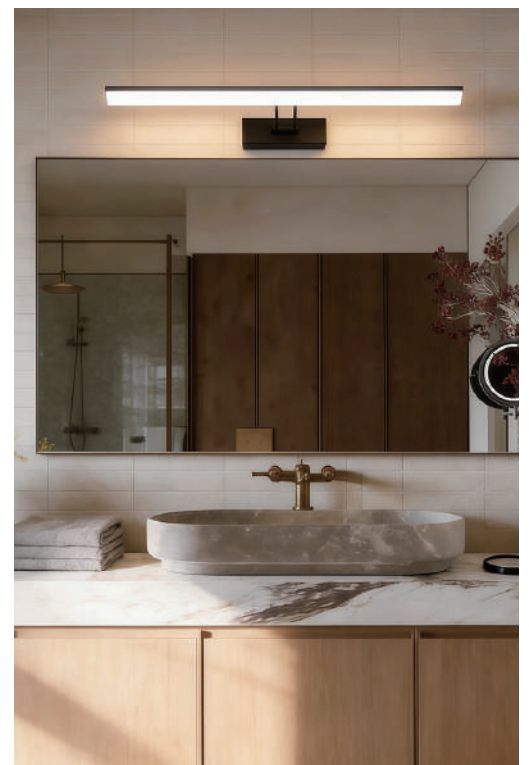

Product Name Contemporary Vanity Light Bar  
Adjustable Linear LED Light

Style Modern

Specification Hardwired

This modern vanity light uses iron and acrylic, with a sleek look for minimalist bathrooms.

240° adjustable head, 2 lengths, and 3 finishes suit different bathroom layouts.

High-quality LED provides bright, soft, anti-glare light for makeup and daily use.

## · Basic Product Information

---

Product Model HA105690-01B/02B/03B/04B

Product Type Vanity Light Bar

Power Type Hardwired

Product Color White