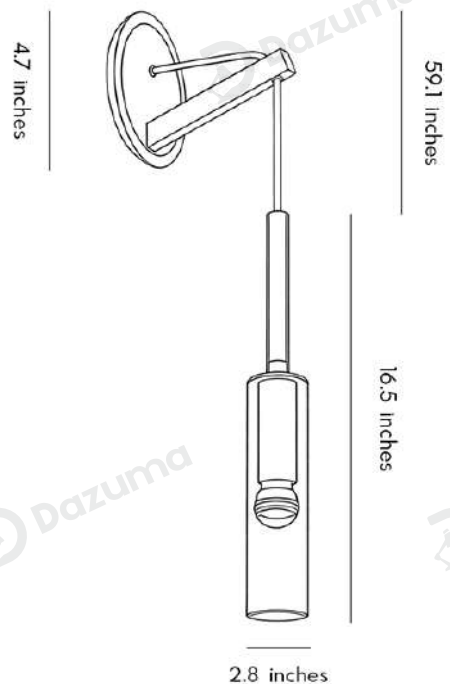

Product Name	Bedside Hanging Wall Lamp Black Modern Copper Lighting
Style	Modern
Specification	Hardwired

This bedside wall lamp features luxury brass finish and gray cylindrical glass shade for modern style.

Product Model	HA105805-01B/ 02B/ 03B
Product Type	Diffused Light Wall Sconces
Power Type	Hardwired
Product Color	Gray

· Product Details

Material	Copper
----------	--------

· Core Specifications

Length	16.5 inches
Width	2.8 inches
Depth	2.8 inches