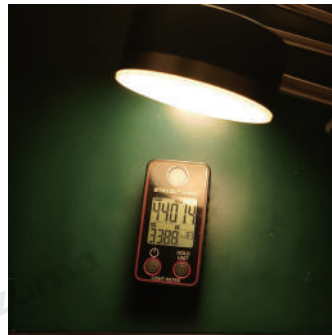

Product Name Black and gold sputnik ceiling light

Style Modern

Specification 4-Light,6-Light,8-Light

This black and gold Sputnik chandelier is available in three configurations.

It features an iron radial frame with acrylic shades, finished in matte black with gold accents. Equipped with built-in LED light sources, it supports 3-step dimming or remote dimming modes.

## · Core Specifications

---

Width	23.6 inches
Depth	23.6 inches
Height	12.6 inches

---

Width	23.6 inches
Depth	23.6 inches
Height	15 inches

---

---

Width	40 inches
Depth	40 inches
Height	15 inches

---

Voltage	AC110V
Light Source Type	LED light board
Light Source Included	Yes
Color Temperature	3000k/4500k/6000k
Dimmable	Yes
CRI	90
Hardwired	

Blue: Neutral wire  
 Brown: Live wire  
 Yellow: Ground wire

## Core Performance Indicators

Installation Method

Ceiling Mounted-Fix the base on the ceiling directly, wire, then install the lamp and lampshade.

Application Scenarios

Bedroom,Dining Room,Kitchen,Living Room