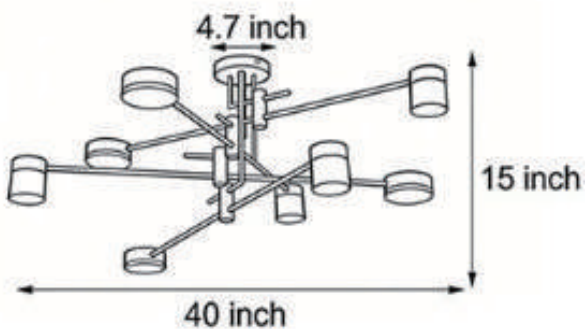

Width	40 inches
Depth	40 inches
Height	15 inches