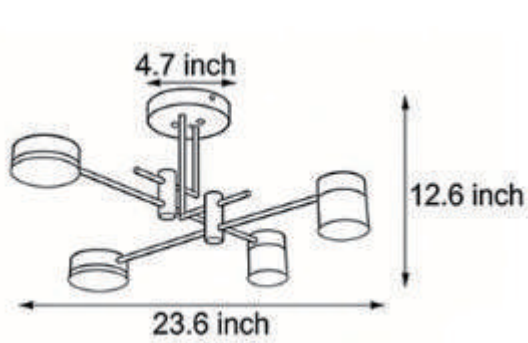

## · Core Specifications

---

Width	23.6 inches
Depth	23.6 inches
Height	12.6 inches

---

Width	23.6 inches
Depth	23.6 inches
Height	15 inches

---

---

Width	40 inches
Depth	40 inches
Height	15 inches