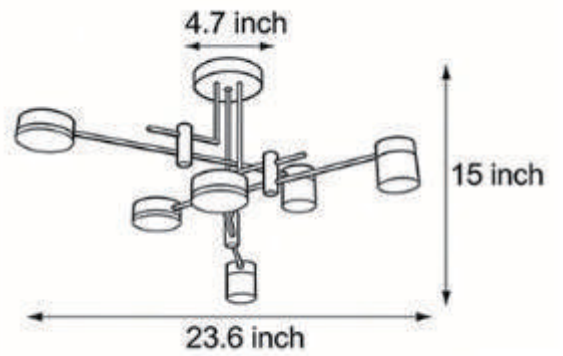

## · Core Specifications

---

Width	23.6 inches
Depth	23.6 inches
Height	12.6 inches

---

Width	23.6 inches
Depth	23.6 inches
Height	15 inches

---

---

Width	40 inches
Depth	40 inches
Height	15 inches