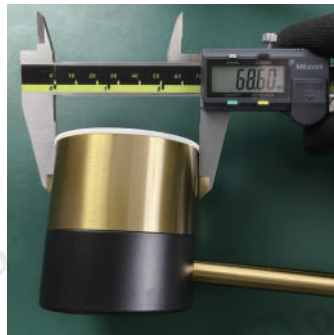

Core Performance Indicators

Installation Method

Ceiling Mounted-Fix the base on the ceiling directly, wire, then install the lamp and lampshade.

Application Scenarios

Bedroom,Dining Room,Kitchen,Living Room

Certifications

CE, ROHS, WEEE, CEC, DLC, IES

Color Temperature Adjustment

3-Color Temperature (3000K/4500K/6000K),
Dimmable (3000K-6000K)

Product Accessories

Lamp holders ×8, suspension rods ×4, bottom box ×1,
mounting bracket ×1, screw packs ×3, driver ×1

www.dazuma.us

+1 978-678-4855 (US Support)

hello@dazuma.us

Customer Service: Mon-Fri, 9am-6pm EST.

Online Service Team: 120 East Hollis Street, Nashua, NH 03060