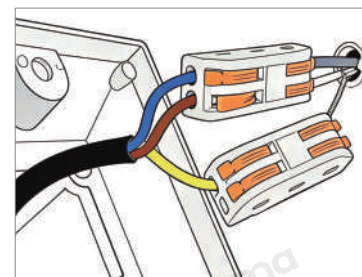

## · Core Specifications

Length	6.1 inches
Width	4.0 inches
Depth	4.0 inches

Voltage	AC110V
Light Source Type	LED E27 Bulb
Light Source Included	Yes
Color Temperature	3000- 6000K
Dimmable	No

Hardwired

Blue: Neutral wire  
Brown: Live wire  
Yellow: Ground wire