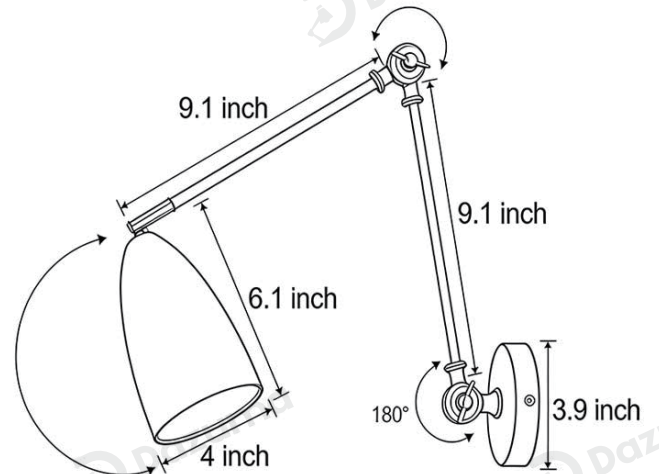

## · Core Specifications

Length	6.1 inches
Width	4.0 inches
Depth	4.0 inches

## · Core Specifications

Length	6.1 inches
Width	4.0 inches
Depth	4.0 inches

Voltage	AC110V
Light Source Type	LED E27 Bulb
Light Source Included	Yes
Color Temperature	3000- 6000K
Dimmable	No

Hardwired

Blue: Neutral wire  
Brown: Live wire  
Yellow: Ground wire