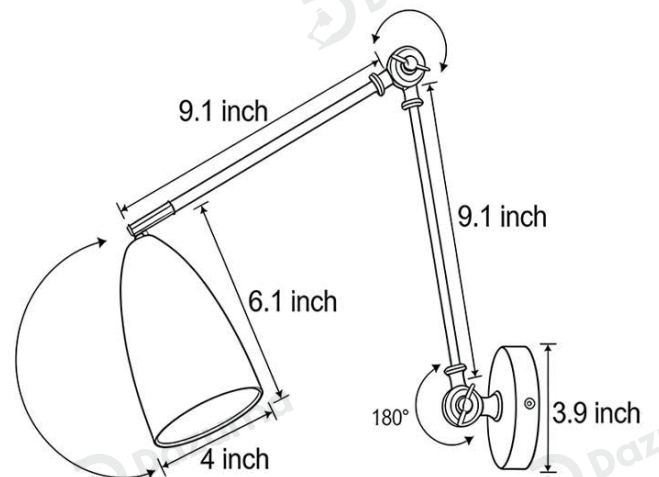

It features a stainless steel body, acrylic shade, 3000K warm white LEDs, and IP65 waterproofing.

Designed for outdoor use, it provides energy-efficient, durable lighting for garden fences and patio edges.

## · Core Specifications

Length	6.1 inches
Width	4.0 inches
Depth	4.0 inches

## · Core Specifications

Length	6.1 inches
Width	4.0 inches
Depth	4.0 inches

Voltage	AC110V
Light Source Type	LED E27 Bulb
Light Source Included	Yes
Color Temperature	3000- 6000K
Dimmable	No

Hardwired

Blue: Neutral wire  
Brown: Live wire  
Yellow: Ground wire