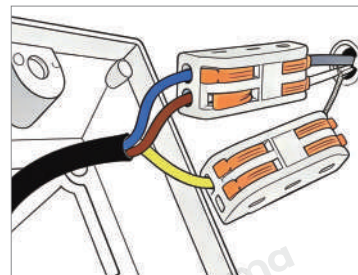

Length 14.2 inches
 Width 15.7 inches
 Depth 15.7 inches

Length 17.7 inches
 Width 19.7 inches
 Depth 19.7 inches

Voltage	DC5V
Light Source Type	LED E27 Bulb
Light Source Included	Yes
Color Temperature	3000K
Dimmable	No
IP Rating	IP65

Hardwired

Blue: Neutral wire
Brown: Live wire
Yellow: Ground wire

• Core Performance Indicators

Installation Method

Ground - Easy installation: Place on the ground directly, use when powered on.

Application Scenarios