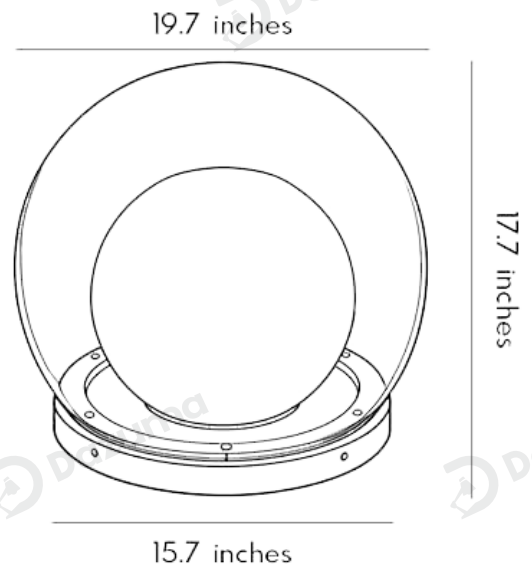

Power Type Solar Powered

Product Color Black

· Product Details

Material Stainless Steel

• Core Specifications

Length 7.7 inches
 Width 7.9 inches
 Depth 7.9 inches

Length 10.8 inches
 Width 11.8 inches
 Depth 11.8 inches

Length 14.2 inches
 Width 15.7 inches
 Depth 15.7 inches

Length 17.7 inches
 Width 19.7 inches
 Depth 19.7 inches

Voltage	DC5V
Light Source Type	LED E27 Bulb
Light Source Included	Yes
Color Temperature	3000K
Dimmable	No
IP Rating	IP65