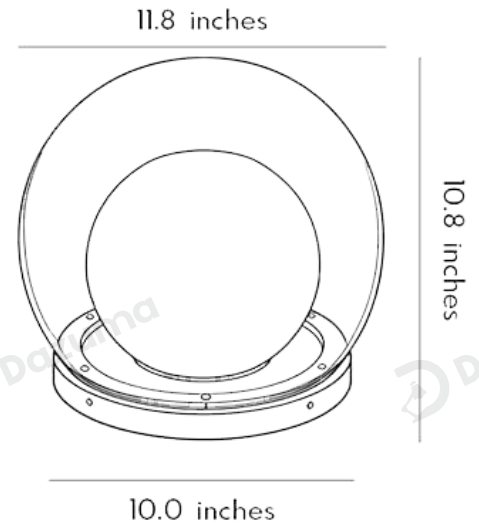

Power Type Solar Powered

Product Color Black

· Product Details

Material Stainless Steel

• Core Specifications

Length 7.7 inches
 Width 7.9 inches
 Depth 7.9 inches

Length 10.8 inches
 Width 11.8 inches
 Depth 11.8 inches

Length 14.2 inches
 Width 15.7 inches
 Depth 15.7 inches

Length 17.7 inches
 Width 19.7 inches
 Depth 19.7 inches

Voltage	DC5V
Light Source Type	LED E27 Bulb
Light Source Included	Yes
Color Temperature	3000K
Dimmable	No
IP Rating	IP65