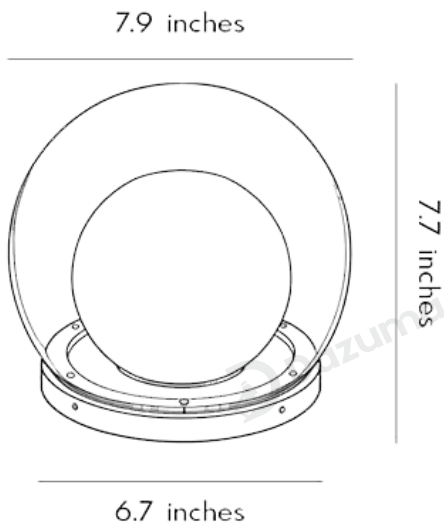

Power Type Solar Powered

Product Color Black

· Product Details

Material Stainless Steel

• Core Specifications

Length 7.7 inches
 Width 7.9 inches
 Depth 7.9 inches

Length 10.8 inches
 Width 11.8 inches
 Depth 11.8 inches

Length 14.2 inches
 Width 15.7 inches
 Depth 15.7 inches

Length 17.7 inches
 Width 19.7 inches
 Depth 19.7 inches

Voltage	DC5V
Light Source Type	LED E27 Bulb
Light Source Included	Yes
Color Temperature	3000K
Dimmable	No
IP Rating	IP65