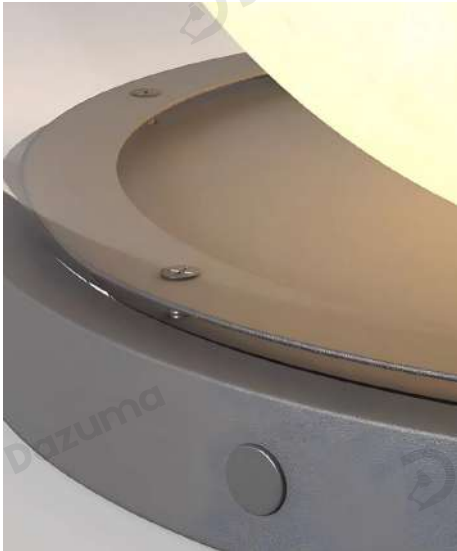

Product Name	Global Pillar Lights Outdoor Gate Light Landscape Light
Style	Modern
Specification	Hardwired / Solar Powered

This globe pillar light has a black steel base and dual-layer moon design for artistic outdoor decor.

White PE ball and acrylic ring cast even glow; wired or solar versions meet different needs.

IP65 waterproof and warm white LED light suit gardens, patios and fences reliably.

· Basic Product Information

Product Model HA106587-01B/02B/03B/04B

Product Type Pillar Lights

Power Type Hardwired

Product Color Black

· Product Details

Material Stainless Steel

· Basic Product Information

Product Model HA106587-05B/06B/07B/08B

Power Type Solar Powered

Product Color Black

· Product Details

Material Stainless Steel

• Core Specifications

Length 7.7 inches
 Width 7.9 inches
 Depth 7.9 inches

Length 10.8 inches
 Width 11.8 inches
 Depth 11.8 inches