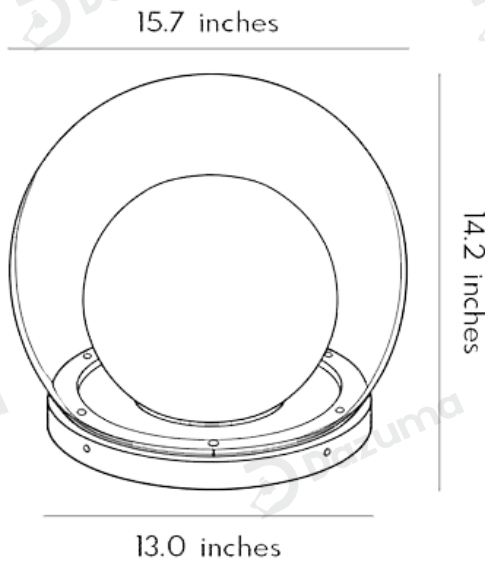

Power Type Solar Powered

Product Color Black

· Product Details

Material Stainless Steel

• Core Specifications

Length 7.7 inches
 Width 7.9 inches
 Depth 7.9 inches

Length 10.8 inches
 Width 11.8 inches
 Depth 11.8 inches

Length 14.2 inches
 Width 15.7 inches
 Depth 15.7 inches

Length 17.7 inches
 Width 19.7 inches
 Depth 19.7 inches

Voltage	DC5V
Light Source Type	LED E27 Bulb
Light Source Included	Yes
Color Temperature	3000K
Dimmable	No
IP Rating	IP65