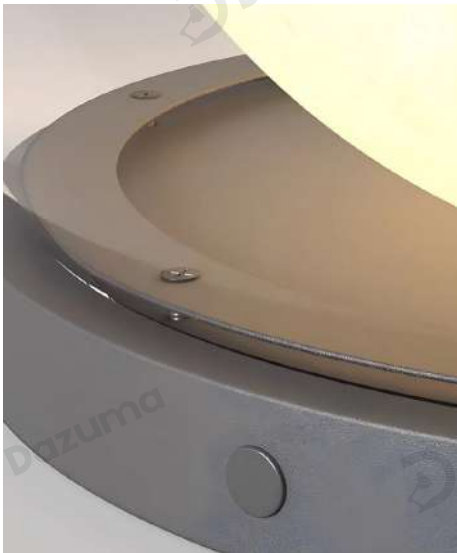

Product Name	Global Pillar Lights Outdoor Gate Light Landscape Light
Style	Modern
Specification	Hardwired / Solar Powered

This globe pillar light has a black steel base and dual-layer moon design for artistic outdoor decor.

White PE ball and acrylic ring cast even glow; wired or solar versions meet different needs.

IP65 waterproof and warm white LED light suit gardens, patios and fences reliably.

· Basic Product Information

Product Type Pillar Lights

Power Type Hardwired

Product Color Black

· Product Details

Material Stainless Steel

· Basic Product Information

Product Model HA106587-09B/ 10B/ 11B

Product Type Pillar Lights

Power Type Solar Powered

Product Color Black

· Product Details

Material Stainless Steel

• Core Specifications

Length 7.7 inches
 Width 7.9 inches
 Depth 7.9 inches

Length 10.8 inches
 Width 11.8 inches
 Depth 11.8 inches