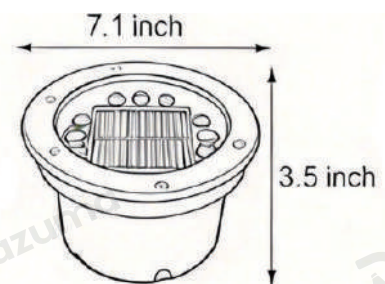

## · Core Specifications

Length	3.1 inches
Width	3.9 inches
Depth	3.9 inches

## · Core Specifications

---

Length 3.3 inches

Width 4.7 inches

Depth 4.7 inches

---

## · Core Specifications

---

Length	3.5 inches
Width	5.9 inches
Depth	5.9 inches

---

## · Core Specifications

Length	3.5 inches
Width	7.1 inches
Depth	7.1 inches