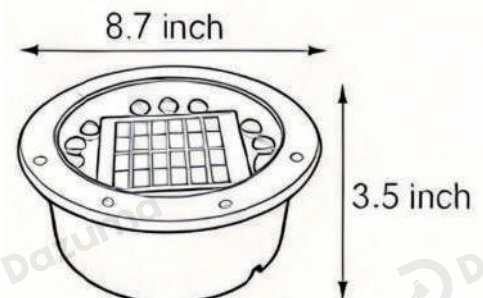

## · Core Specifications

---

Length	3.5 inches
Width	5.9 inches
Depth	5.9 inches

---

## · Core Specifications

Length	3.5 inches
Width	7.1 inches
Depth	7.1 inches

## · Core Specifications

Length	3.5 inches
Width	7.9 inches
Depth	7.9 inches

## · Core Specifications

Length	3.5 inches
Width	8.7 inches
Depth	8.7 inches