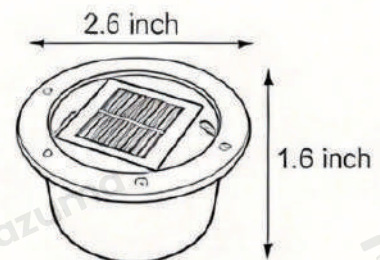

## · Core Specifications

---

Length	1.6 inches
Width	2.6 inches
Depth	2.6 inches

---

## · Core Specifications

Length	3.1 inches
Width	3.9 inches
Depth	3.9 inches

## · Core Specifications

Length	3.5 inches
Width	7.9 inches
Depth	7.9 inches

## · Core Specifications

Length	3.5 inches
Width	8.7 inches
Depth	8.7 inches