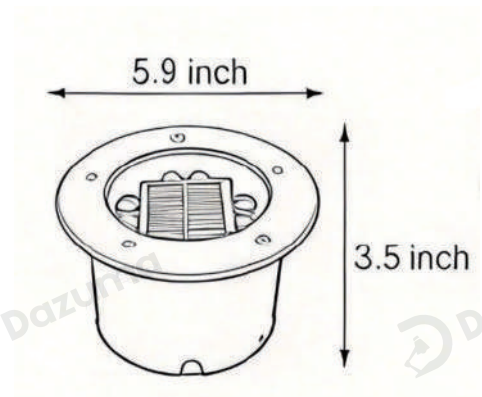

## · Core Specifications

Length	3.1 inches
Width	3.9 inches
Depth	3.9 inches

## · Core Specifications

---

Length 3.3 inches

Width 4.7 inches

Depth 4.7 inches

---

## · Core Specifications

---

Length	3.5 inches
Width	5.9 inches
Depth	5.9 inches

---

## · Core Specifications

Length	3.5 inches
Width	7.1 inches
Depth	7.1 inches