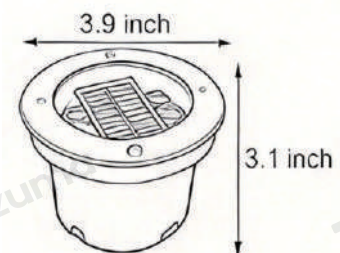

## · Core Specifications

---

Length	1.6 inches
Width	2.6 inches
Depth	2.6 inches

---

## · Core Specifications

Length	3.1 inches
Width	3.9 inches
Depth	3.9 inches

## · Core Specifications

---

Length 3.3 inches

Width 4.7 inches

Depth 4.7 inches

---

## · Core Specifications

Length	3.5 inches
Width	8.7 inches
Depth	8.7 inches