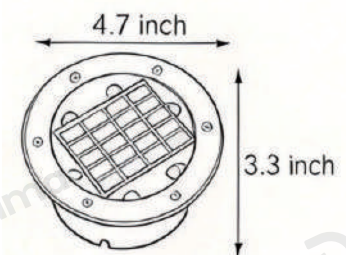

## · Core Specifications

---

Length	1.6 inches
Width	2.6 inches
Depth	2.6 inches

---

## · Core Specifications

Length	3.1 inches
Width	3.9 inches
Depth	3.9 inches

## · Core Specifications

---

Length 3.3 inches

Width 4.7 inches

Depth 4.7 inches

---

## · Core Specifications

---

Length	3.5 inches
Width	5.9 inches
Depth	5.9 inches

---