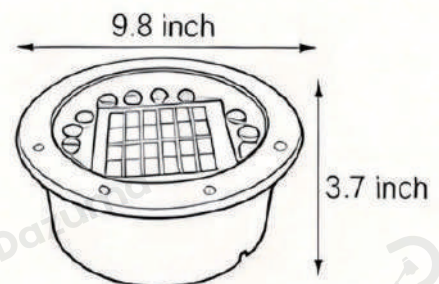

· Basic Product Information

Product Model	HA107162-08B
Product Type	Well Lights
Power Type	Solar Powered
Product Color	Black

· Product Details

Material	Aluminum, PC

· Core Specifications

Length	3.7 inches
Width	9.8 inches
Depth	9.8 inches