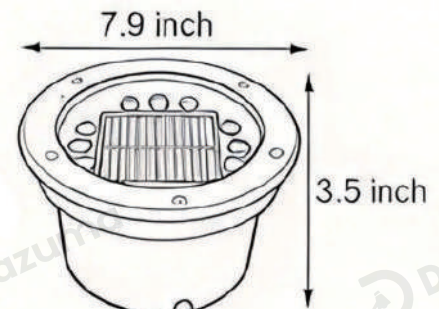

## · Core Specifications

---

Length 3.3 inches

Width 4.7 inches

Depth 4.7 inches

---

## · Core Specifications

---

Length	3.5 inches
Width	5.9 inches
Depth	5.9 inches

---

## · Core Specifications

Length	3.5 inches
Width	7.1 inches
Depth	7.1 inches

## · Core Specifications

Length	3.5 inches
Width	7.9 inches
Depth	7.9 inches