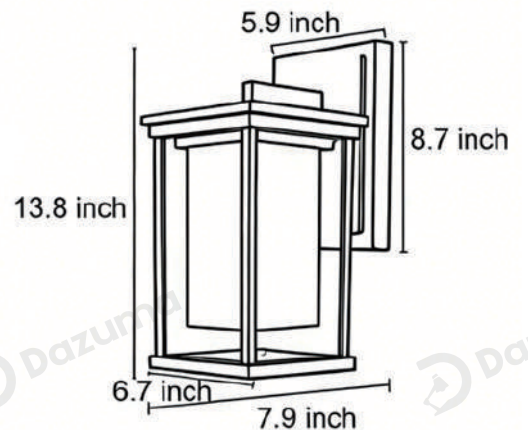

It comes in 3 sizes, fits E27 LED bulbs, and has an IP54 rating for semi-outdoor use.

Ideal for porches and balconies, it creates warm vintage charm for European-style buildings.

· Basic Product Information

Product Model	HA107165-01B
Product Type	Outdoor Wall Sconces
Power Type	Hardwired
Product Color	Black

· Product Details

Material	Aluminium
----------	-----------

· Core Specifications

Length	11.0 inches
Width	5.1 inches
Depth	6.7 inches

Length	13.8 inches
Width	6.7 inches
Depth	7.9 inches

· Basic Product Information

Product Model	HA107165-03B
Product Type	Outdoor Wall Sconces
Power Type	Hardwired
Product Color	Black

· Product Details

Material	Aluminium
----------	-----------

· Core Specifications

Length	16.9 inches
Width	8.3 inches
Depth	9.8 inches

Voltage	AC110V
Light Source Type	LED E27 Bulb
Light Source Included	NO
Color Temperature	3000K
Dimmable	Yes
IP Rating	IP54

Hardwired