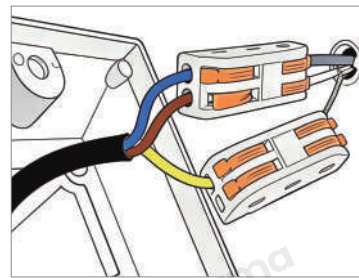

· Core Specifications

Length	16.9 inches
Width	8.3 inches
Depth	9.8 inches

Voltage	AC110V
Light Source Type	LED E27 Bulb
Light Source Included	NO
Color Temperature	3000K
Dimmable	Yes
IP Rating	IP54

Hardwired

Blue: Neutral wire
Brown: Live wire
Yellow: Ground wire

· Core Performance Indicators

Installation Method

Wall Mount - Easy installation: Fix the base on the wall, wire then install the lamp body.

Application Scenarios