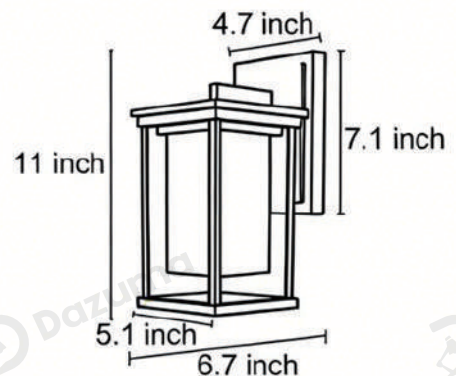

It comes in 3 sizes, fits E27 LED bulbs, and has an IP54 rating for semi-outdoor use.

Ideal for porches and balconies, it creates warm vintage charm for European-style buildings.

· Basic Product Information

Product Model	HA107165-01B
Product Type	Outdoor Wall Sconces
Power Type	Hardwired
Product Color	Black

· Product Details

Material	Aluminium
----------	-----------

· Core Specifications

Length	11.0 inches
Width	5.1 inches
Depth	6.7 inches

Length	13.8 inches
Width	6.7 inches
Depth	7.9 inches

· Basic Product Information

Product Model	HA107165-03B
Product Type	Outdoor Wall Sconces
Power Type	Hardwired
Product Color	Black

· Product Details

Material	Aluminium
----------	-----------

· Core Specifications

Length	16.9 inches
Width	8.3 inches
Depth	9.8 inches

Voltage	AC110V
Light Source Type	LED E27 Bulb
Light Source Included	NO
Color Temperature	3000K
Dimmable	Yes
IP Rating	IP54

Hardwired