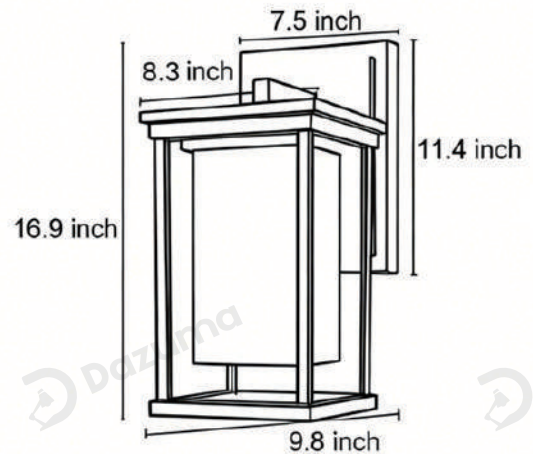

Product Model	HA107165-01B
Product Type	Outdoor Wall Sconces
Power Type	Hardwired
Product Color	Black

· Product Details

Material	Aluminium
----------	-----------

· Core Specifications

Length	11.0 inches
Width	5.1 inches
Depth	6.7 inches

Length	13.8 inches
Width	6.7 inches
Depth	7.9 inches

· Basic Product Information

Product Model	HA107165-03B
Product Type	Outdoor Wall Sconces
Power Type	Hardwired
Product Color	Black

· Product Details

Material	Aluminium
----------	-----------

· Core Specifications

Length	16.9 inches
Width	8.3 inches
Depth	9.8 inches

Voltage	AC110V
Light Source Type	LED E27 Bulb
Light Source Included	NO
Color Temperature	3000K
Dimmable	Yes
IP Rating	IP54

Hardwired