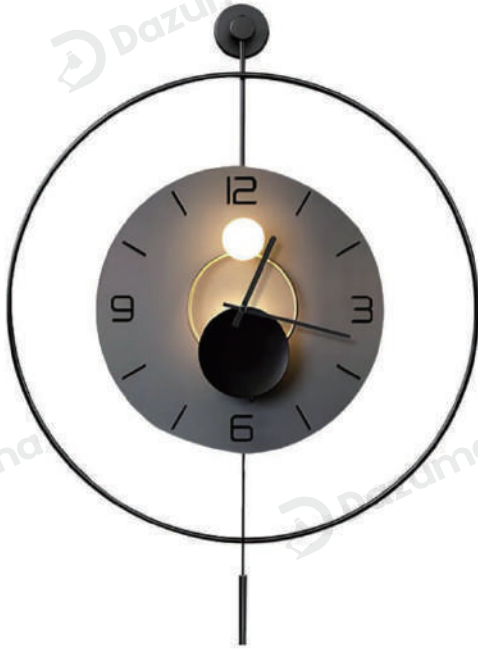

Product Name	Night Light Wall Clock Round LED Floating Metal Light
Style	Modern
Specification	Battery Operated

This night light wall clock offers 3 artistic styles (A/B/C) and two optional sizes.

It has an aluminum dial, printed background, hidden LED backlight and battery power.

Floating metal design brings modern art and ambient light to rooms and hallways.

· Basic Product Information

Product Model HA107308-01B/ 02B

Product Type LED Wall Art

Power Type Battery Operated

Product Color Black

· Product Details

Material Aluminum Alloy,
Density Board

· Basic Product Information

Product Model HA107308-03B/ 04B

Product Type LED Wall Art

Power Type Battery Operated

Product Color Black

· Product Details

• Core Specifications

Length	19.7 inches
Width	12.0 inches
Depth	2.0 inches

Length	23.6 inches
Width	14.0 inches
Depth	2.0 inches

Light Source Type	LED Integrated
Light Source Included	Yes
Dimmable	No

· Core Performance Indicators