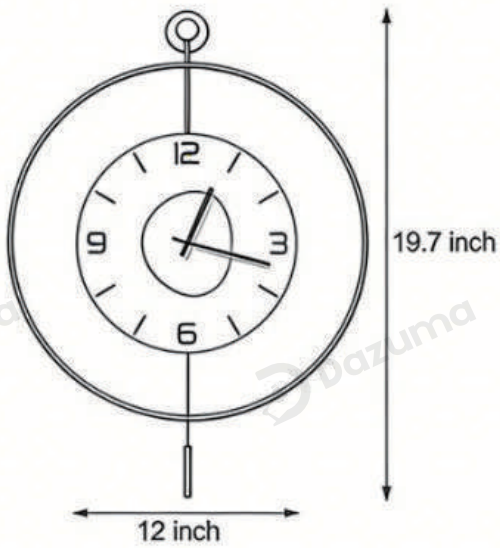

Product Name	Night Light Wall Clock Round LED Floating Metal Light
Style	Modern
Specification	Battery Operated

This night light wall clock offers 3 artistic styles (A/B/C) and two optional sizes.

It has an aluminum dial, printed background, hidden LED backlight and battery power.

Material Aluminum Alloy,
Density Board

· Basic Product Information

Product Model HA107308-05B/ 06B

Product Type LED Wall Art

Power Type Battery Operated

Product Color Black

· Product Details

Material Aluminum Alloy,
Density Board

• Core Specifications

Length	19.7 inches
Width	12.0 inches
Depth	2.0 inches

Length	23.6 inches
Width	14.0 inches
Depth	2.0 inches

Light Source Type	LED Integrated
Light Source Included	Yes
Dimmable	No

· Core Performance Indicators