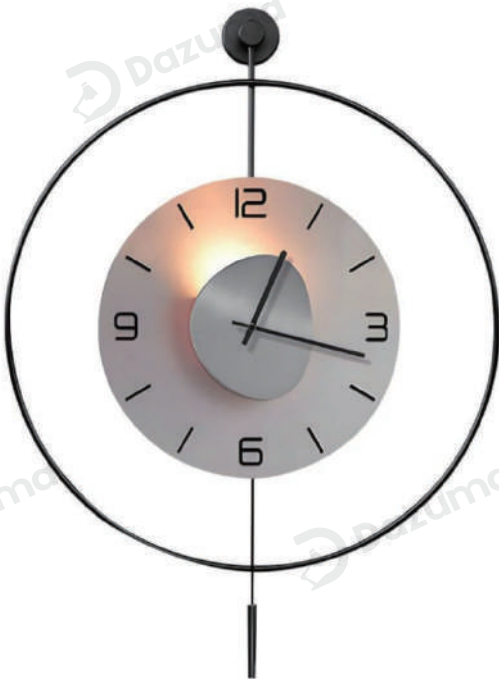

· Basic Product Information

Product Model HA107308-05B/ 06B

Product Type LED Wall Art

Power Type Battery Operated

Product Color Black

· Product Details

Material Aluminum Alloy,
Density Board