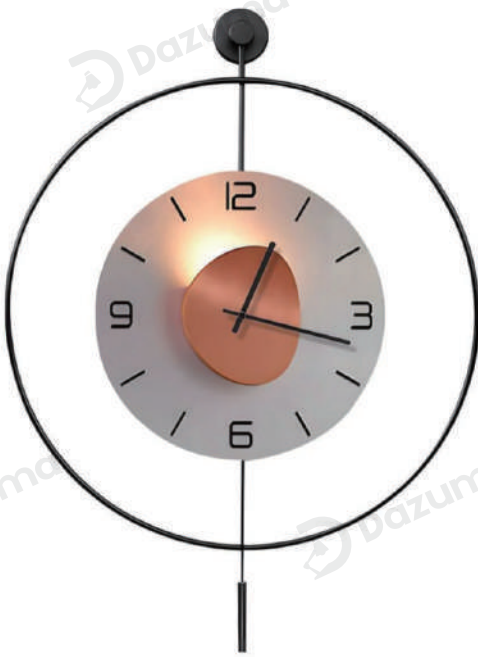

Product Name	Night Light Wall Clock Round LED Floating Metal Light
Style	Modern
Specification	Battery Operated

This night light wall clock offers 3 artistic styles (A/B/C) and two optional sizes.

It has an aluminum dial, printed background, hidden LED backlight and battery power.

Floating metal design brings modern art and ambient light to rooms and hallways.

· Basic Product Information

Product Model HA107308-01B/ 02B

Product Type LED Wall Art

Power Type Battery Operated

Product Color Black

· Product Details

Material Aluminum Alloy,
Density Board

· Basic Product Information

Product Model HA107308-03B/ 04B

Product Type LED Wall Art

Power Type Battery Operated

Product Color Black

· Product Details

• Core Specifications

Length	19.7 inches
Width	12.0 inches
Depth	2.0 inches

Length	23.6 inches
Width	14.0 inches
Depth	2.0 inches

Light Source Type	LED Integrated
Light Source Included	Yes
Dimmable	No

· Core Performance Indicators