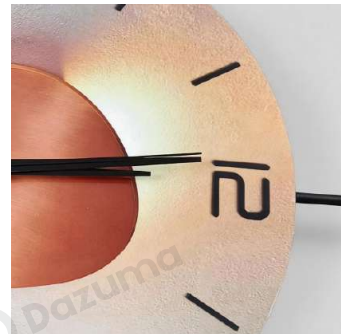

Product Name	Night Light Wall Clock Round LED Floating Metal Light
Style	Modern
Specification	Battery Operated

This night light wall clock offers 3 artistic styles (A/B/C) and two optional sizes.

It has an aluminum dial, printed background, hidden LED backlight and battery power.

• Core Specifications

Length	19.7 inches
Width	12.0 inches
Depth	2.0 inches

Length	23.6 inches
Width	14.0 inches
Depth	2.0 inches

Light Source Type	LED Integrated
Light Source Included	Yes
Dimmable	No

· Core Performance Indicators