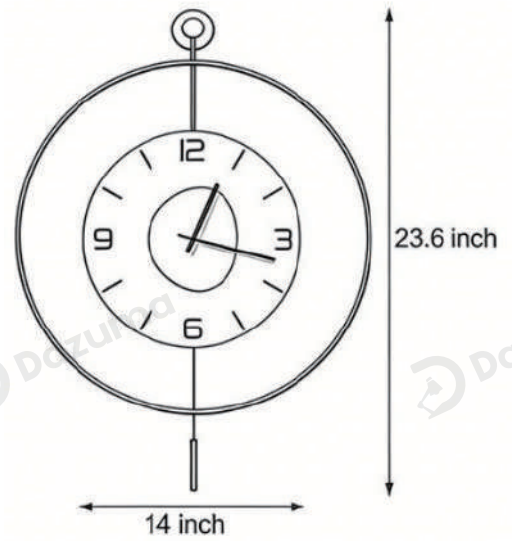

Material Aluminum Alloy,
Density Board

· Basic Product Information

Product Model HA107308-05B/ 06B

Product Type LED Wall Art

Power Type Battery Operated

Product Color Black

· Product Details

Material Aluminum Alloy,
Density Board

• Core Specifications

Length	19.7 inches
Width	12.0 inches
Depth	2.0 inches

Length	23.6 inches
Width	14.0 inches
Depth	2.0 inches

Light Source Type	LED Integrated
Light Source Included	Yes
Dimmable	No

· Core Performance Indicators