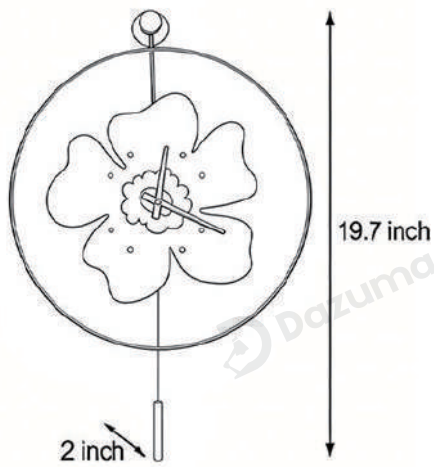

Material	Aluminum
----------	----------

· Basic Product Information

Product Model HA107309-05B/ 06B

Product Type LED Wall Art

Power Type Battery Operated

Product Color Mint Green

· Product Details

Material Aluminum

• Core Specifications

Length 19.7 inches
 Width 19.7 inches
 Depth 2.0 inches

Length 23.6 inches
 Width 23.6 inches
 Depth 2.0 inches

Light Source Type	LED Integrated
Light Source Included	Yes
Dimmable	No