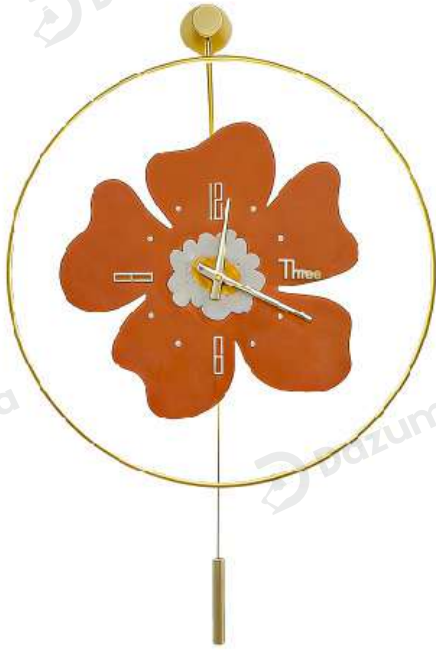

Product Name	Wall Clock with Light Floral LED Remote-control Light
Style	Modern
Specification	Battery Operated

This lighted wall clock comes in 3 floral styles (A/B/C) and two size options.

Aluminum frame, crystal ceramic print, silent movement, LED backlight and remote control.

Product Color White

· Product Details

Material Aluminum

· Basic Product Information

Product Model	HA107309-03B/ 04B
Product Type	LED Wall Art
Power Type	Battery Operated
Product Color	Orange

· Product Details

Material	Aluminum
----------	----------

· Basic Product Information

Product Model HA107309-05B/ 06B

Product Type LED Wall Art

Power Type Battery Operated

Product Color Mint Green

· Product Details

Material Aluminum

• Core Specifications

Length 19.7 inches
 Width 19.7 inches
 Depth 2.0 inches

Length 23.6 inches
 Width 23.6 inches
 Depth 2.0 inches

Light Source Type	LED Integrated
Light Source Included	Yes
Dimmable	No