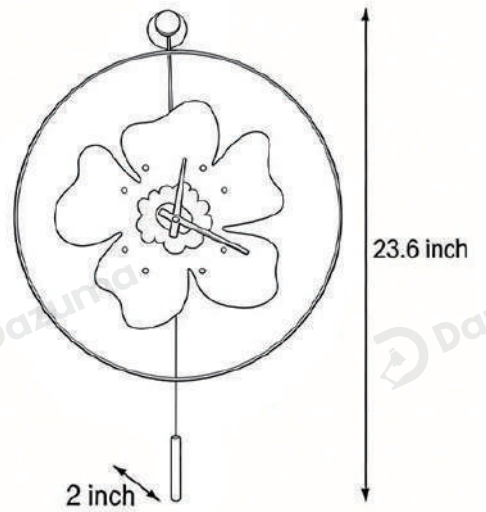

Material	Aluminum
----------	----------

· Basic Product Information

Product Model HA107309-05B/ 06B

Product Type LED Wall Art

Power Type Battery Operated

Product Color Mint Green

· Product Details

Material Aluminum

• Core Specifications

Length 19.7 inches
 Width 19.7 inches
 Depth 2.0 inches

Length 23.6 inches
 Width 23.6 inches
 Depth 2.0 inches

Light Source Type	LED Integrated
Light Source Included	Yes
Dimmable	No