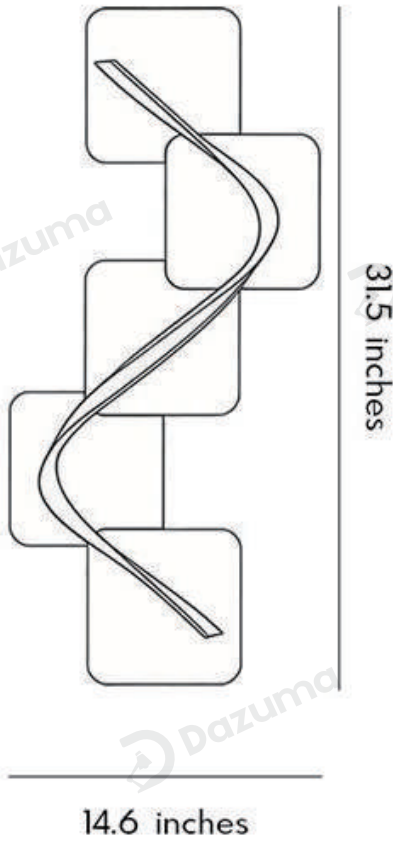

Power Type USB Rechargeable

Product Color Colorful

· Product Details

Material Density Board

• Core Specifications

Length	31.5 inches	Length	47.2 inches	Length	59.1 inches
Width	14.6 inches	Width	21.7 inches	Width	27.2 inches
Depth	2.0 inches	Depth	2.0 inches	Depth	2.0 inches