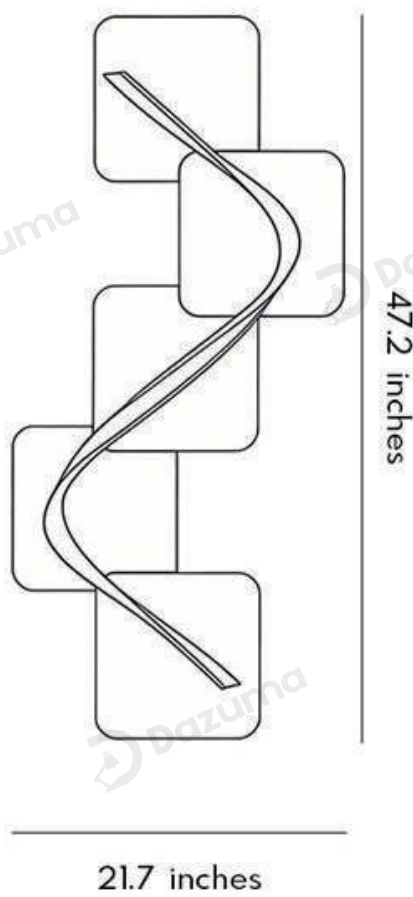

Power Type USB Rechargeable

Product Color Colorful

· Product Details

Material Density Board

• Core Specifications

Length	31.5 inches	Length	47.2 inches	Length	59.1 inches
Width	14.6 inches	Width	21.7 inches	Width	27.2 inches
Depth	2.0 inches	Depth	2.0 inches	Depth	2.0 inches