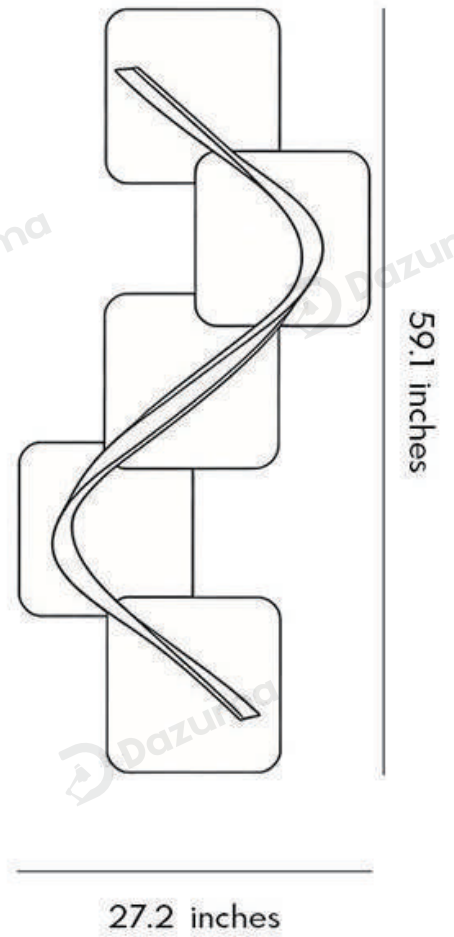

Power Type USB Rechargeable

Product Color Colorful

· Product Details

Material Density Board

• Core Specifications

Length	31.5 inches	Length	47.2 inches	Length	59.1 inches
Width	14.6 inches	Width	21.7 inches	Width	27.2 inches
Depth	2.0 inches	Depth	2.0 inches	Depth	2.0 inches