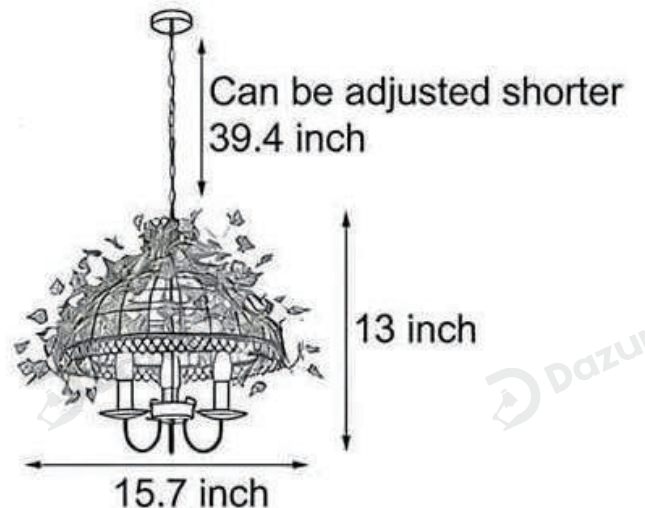

· Product Details

Material	Iron and Artificial Vines
----------	---------------------------

· Core Specifications

Length	11.0 inches
Width	15.7 inches
Depth	15.7 inches

· Basic Product Information

Product Model	HA107725-02B
Product Type	Medium & Large Pendants
Power Type	Hardwired
Product Color	Black

· Product Details

Material	Iron and Artificial Vines
----------	---------------------------

· Core Specifications

Length	13.0 inches
Width	15.7 inches
Depth	15.7 inches

· Basic Product Information

Product Model	HA107725-03B
Product Type	Medium & Large Pendants
Power Type	Hardwired
Product Color	Black

· Product Details

Material	Iron and Artificial Vines
----------	---------------------------

· Core Specifications

Length	17.3 inches
Width	17.3 inches
Depth	17.3 inches

· Basic Product Information

Product Model	HA107725-04B
Product Type	Medium & Large Pendants
Power Type	Hardwired
Product Color	Black

· Product Details

Material	Iron and Artificial Vines
----------	---------------------------

· Core Specifications

Length	24.4 inches
Width	11.8 inches
Depth	11.8 inches

Voltage	AC110V
Light Source Type	LED E14 Bulb
Light Source Included	Yes
Color Temperature	3000K
Dimmable	No