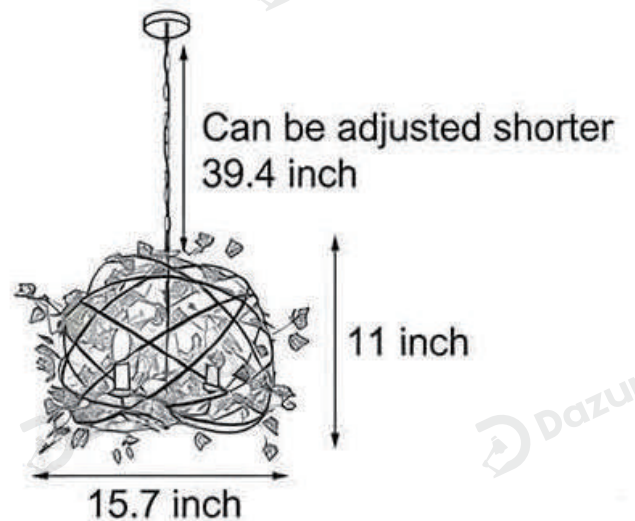

· Product Details

Material	Iron and Artificial Vines
----------	---------------------------

· Core Specifications

Length	11.0 inches
Width	15.7 inches
Depth	15.7 inches

· Basic Product Information

Product Model	HA107725-02B
Product Type	Medium & Large Pendants
Power Type	Hardwired
Product Color	Black

· Product Details

Material	Iron and Artificial Vines
----------	---------------------------

· Core Specifications

Length	13.0 inches
Width	15.7 inches
Depth	15.7 inches

· Basic Product Information

Product Model	HA107725-03B
Product Type	Medium & Large Pendants
Power Type	Hardwired
Product Color	Black

· Product Details

Material	Iron and Artificial Vines
----------	---------------------------

· Core Specifications

Length	17.3 inches
Width	17.3 inches
Depth	17.3 inches

· Basic Product Information

Product Model	HA107725-04B
Product Type	Medium & Large Pendants
Power Type	Hardwired
Product Color	Black

· Product Details

Material	Iron and Artificial Vines
----------	---------------------------

· Core Specifications

Length	24.4 inches
Width	11.8 inches
Depth	11.8 inches

Voltage	AC110V
Light Source Type	LED E14 Bulb
Light Source Included	Yes
Color Temperature	3000K
Dimmable	No