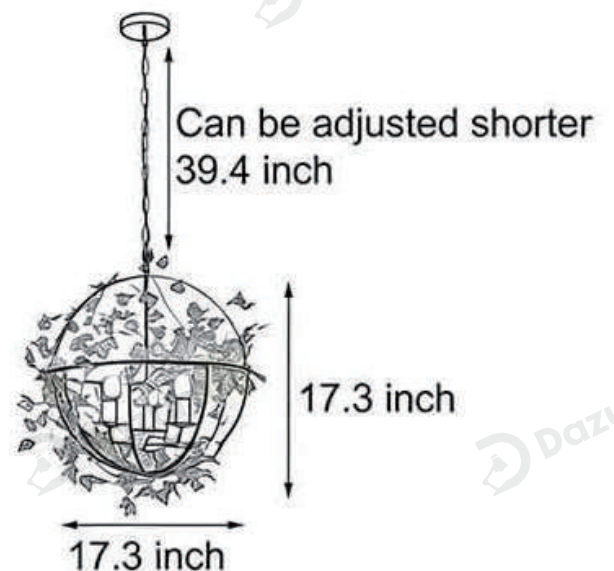

· Product Details

Material	Iron and Artificial Vines
----------	---------------------------

· Core Specifications

Length	11.0 inches
Width	15.7 inches
Depth	15.7 inches

· Basic Product Information

Product Model	HA107725-02B
Product Type	Medium & Large Pendants
Power Type	Hardwired
Product Color	Black

· Product Details

Material	Iron and Artificial Vines
----------	---------------------------

· Core Specifications

Length	13.0 inches
Width	15.7 inches
Depth	15.7 inches

· Basic Product Information

Product Model	HA107725-03B
Product Type	Medium & Large Pendants
Power Type	Hardwired
Product Color	Black

· Product Details

Material	Iron and Artificial Vines
----------	---------------------------

· Core Specifications

Length	17.3 inches
Width	17.3 inches
Depth	17.3 inches

· Basic Product Information

Product Model	HA107725-04B
Product Type	Medium & Large Pendants
Power Type	Hardwired
Product Color	Black

· Product Details

Material	Iron and Artificial Vines
----------	---------------------------

· Core Specifications

Length	24.4 inches
Width	11.8 inches
Depth	11.8 inches

Voltage	AC110V
Light Source Type	LED E14 Bulb
Light Source Included	Yes
Color Temperature	3000K
Dimmable	No