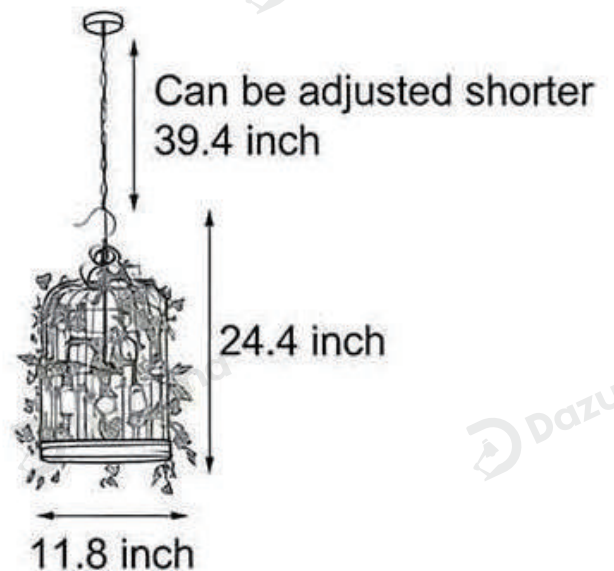

· Product Details

Material	Iron and Artificial Vines
----------	---------------------------

· Core Specifications

Length	11.0 inches
Width	15.7 inches
Depth	15.7 inches

· Basic Product Information

Product Model	HA107725-02B
Product Type	Medium & Large Pendants
Power Type	Hardwired
Product Color	Black

· Product Details

Material	Iron and Artificial Vines
----------	---------------------------

· Core Specifications

Length	13.0 inches
Width	15.7 inches
Depth	15.7 inches

· Basic Product Information

Product Model	HA107725-03B
Product Type	Medium & Large Pendants
Power Type	Hardwired
Product Color	Black

· Product Details

Material	Iron and Artificial Vines
----------	---------------------------

· Core Specifications

Length	17.3 inches
Width	17.3 inches
Depth	17.3 inches

· Basic Product Information

Product Model	HA107725-04B
Product Type	Medium & Large Pendants
Power Type	Hardwired
Product Color	Black

· Product Details

Material	Iron and Artificial Vines
----------	---------------------------

· Core Specifications

Length	24.4 inches
Width	11.8 inches
Depth	11.8 inches

Voltage	AC110V
Light Source Type	LED E14 Bulb
Light Source Included	Yes
Color Temperature	3000K
Dimmable	No