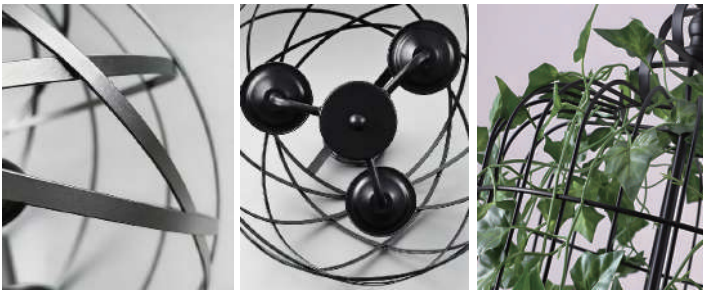

Product Name Hanging Greenery with Lights
Vintage Iron Cage Vine Light

Style Vintage

Specification Hardwired

This hanging greenery light creates a mystical woodland vibe as a unique decorative centerpiece.

Black iron cage with vines blends industrial toughness and natural soft elegance.

Three LED candle bulbs cast soft glow for bars, cafes and rustic dining rooms.

· Basic Product Information

Product Model	HA107725-01B
Product Type	Medium & Large Pendants
Power Type	Hardwired
Product Color	Black

· Product Details

Material	Iron and Artificial Vines
----------	---------------------------

· Core Specifications

Length	11.0 inches
Width	15.7 inches
Depth	15.7 inches

· Basic Product Information

Product Model	HA107725-02B
Product Type	Medium & Large Pendants
Power Type	Hardwired
Product Color	Black

· Product Details

Material	Iron and Artificial Vines
----------	---------------------------

· Core Specifications

Length	13.0 inches
Width	15.7 inches
Depth	15.7 inches

· Basic Product Information

Product Model	HA107725-03B
Product Type	Medium & Large Pendants
Power Type	Hardwired
Product Color	Black