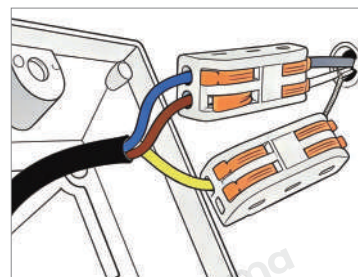

· Product Details

Material	Iron and Artificial Vines
----------	---------------------------

· Core Specifications

Length	24.4 inches
Width	11.8 inches
Depth	11.8 inches

Voltage	AC110V
Light Source Type	LED E14 Bulb
Light Source Included	Yes
Color Temperature	3000K
Dimmable	No

Hardwired

Blue: Neutral wire
Brown: Live wire
Yellow: Ground wire

· Core Performance Indicators

Installation Method	Hanging - Easy installation: Install with rod, cord or chain suspended from ceiling.
Application Scenarios	Indoor
Certifications	CE, ROHS, WEEE, CEC, DLC, IES
Color Temperature Adjustment	Warm White (3000K)
Product Accessories	Fixture ×1, Vine ×1, Base ×1, Hanging Chain ×1, Bracket ×1, Bulb ×4, Screw Pack ×2