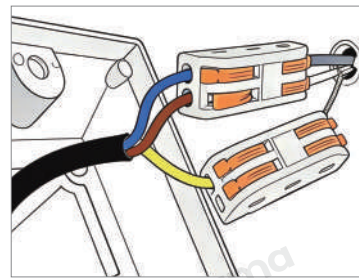

Hardwired

Blue: Neutral wire
 Brown: Live wire
 Yellow: Ground wire

· Core Performance Indicators

Installation Method

Placed - Easy installation: Place on the ground directly, use when powered on.

Application Scenarios