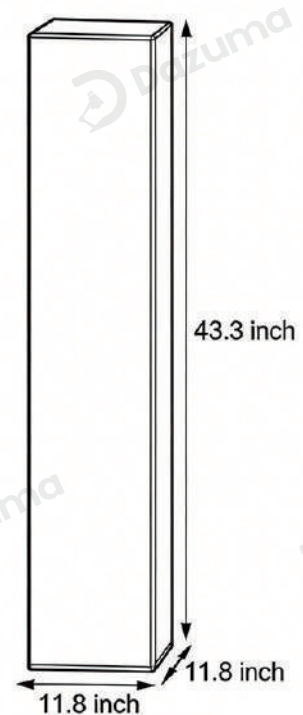

· Product Details

Material	PE
----------	----

· Core Specifications

Length	31.5 inches
Width	11.8 inches
Depth	11.8 inches

· Basic Product Information

Product Model	HA108754-03B/ 04B
Product Type	Outdoor Floor Lamps
Power Type	Hardwired, Rechargeable
Product Color	White

· Product Details

Material	PE
----------	----

· Core Specifications

Length	43.3 inches
Width	11.8 inches
Depth	11.8 inches

Voltage	AC85-265V
Light Source Type	LED COB
Light Source Included	Yes
Color Temperature	3000- 6000K
Dimmable	Yes
IP Rating	IP65