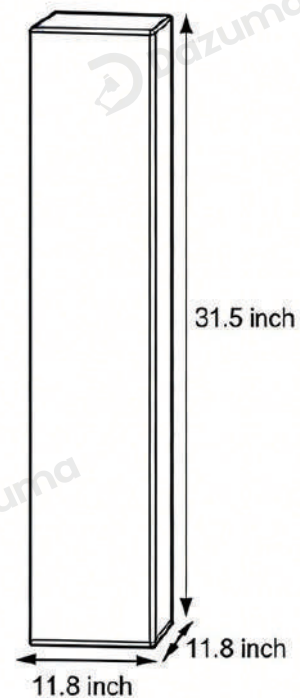

It uses 110-240V LED and remote control for dimming and color changing.

IP65 waterproof design suits courtyards, balconies and terraces for smart lighting.

· Basic Product Information

Product Model	HA108754-01B/ 02B
Product Type	Outdoor Floor Lamps
Power Type	Hardwired, Rechargeable
Product Color	White

· Product Details

Material	PE
----------	----

· Core Specifications

Length	31.5 inches
Width	11.8 inches
Depth	11.8 inches

· Basic Product Information

Product Model	HA108754-03B/ 04B
Product Type	Outdoor Floor Lamps
Power Type	Hardwired, Rechargeable
Product Color	White

· Product Details

Material	PE
----------	----

· Core Specifications

Length	43.3 inches
Width	11.8 inches
Depth	11.8 inches

Voltage	AC85-265V
Light Source Type	LED COB
Light Source Included	Yes
Color Temperature	3000- 6000K
Dimmable	Yes
IP Rating	IP65