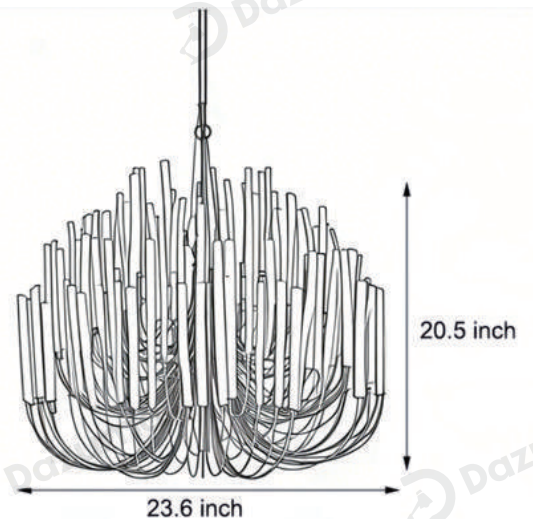

Product Model	HA108873-01B
Product Type	Modern Chandeliers
Power Type	Hardwired
Product Color	White

· Product Details

Material	Iron
----------	------

· Core Specifications

Length	16.5 inches
Width	15.7 inches
Depth	15.7 inches

· Basic Product Information

Product Model	HA108873-02B
Product Type	Modern Chandeliers
Power Type	Hardwired
Product Color	White

· Product Details

Material	Iron
----------	------

· Core Specifications

Length	20.5 inches
Width	19.7 inches
Depth	19.7 inches

· Basic Product Information

Product Model	HA108873-03B
Product Type	Modern Chandeliers
Power Type	Hardwired
Product Color	White

· Product Details

Material	Iron
----------	------

· Core Specifications

Length	20.5 inches
Width	23.6 inches
Depth	23.6 inches

· Basic Product Information

Product Model	HA108873-04B
Product Type	Modern Chandeliers
Power Type	Hardwired
Product Color	White

· Product Details

Material	Iron
----------	------

· Core Specifications

Length	27.0 inches
Width	31.5 inches
Depth	31.5 inches