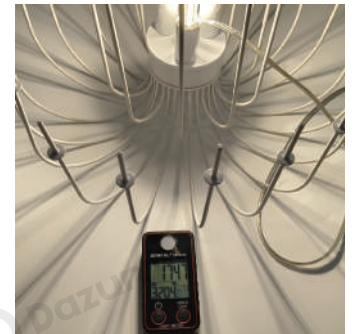

Core Performance Indicators

Installation Method

Hanging - Easy installation: Install with rod, cord or chain suspended from ceiling.

Application Scenarios

Bedroom, Dining Room, Kitchen, Living Room

Certifications

CE, ROHS, WEEE, CEC, DLC, IES

Color Temperature Adjustment

Warm Light (3000K)

Product Accessories

Fixture ×1, Manual ×1, Wooden bar ×30, Base box ×1, Hanger rod ×2, Hanging plate ×1, Lifting chain ×1, Bolt ×2, Buckle ×1

www.dazuma.us

+1 978-678-4855 (US Support)

hello@dazuma.us

Customer Service: Mon-Fri, 9am-6pm EST.

Online Service Team: 120 East Hollis Street, Nashua, NH 03060