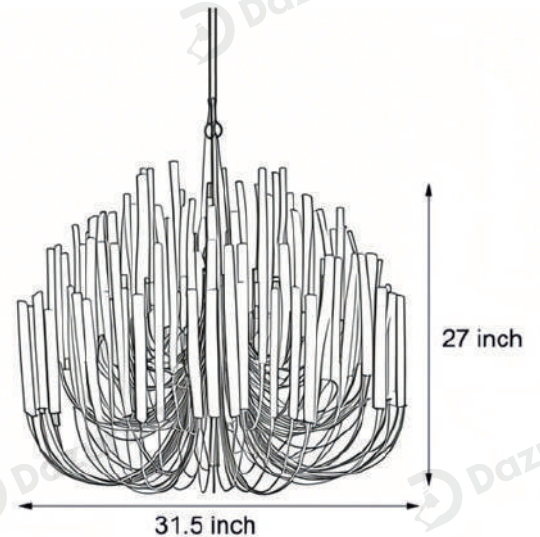

Product Model	HA108873-01B
Product Type	Modern Chandeliers
Power Type	Hardwired
Product Color	White

· Product Details

Material	Iron
----------	------

· Core Specifications

Length	16.5 inches
Width	15.7 inches
Depth	15.7 inches

· Basic Product Information

Product Model	HA108873-02B
Product Type	Modern Chandeliers
Power Type	Hardwired
Product Color	White

· Product Details

Material	Iron
----------	------

· Core Specifications

Length	20.5 inches
Width	19.7 inches
Depth	19.7 inches

· Basic Product Information

Product Model	HA108873-03B
Product Type	Modern Chandeliers
Power Type	Hardwired
Product Color	White

· Product Details

Material	Iron
----------	------

· Core Specifications

Length	20.5 inches
Width	23.6 inches
Depth	23.6 inches

· Basic Product Information

Product Model	HA108873-04B
Product Type	Modern Chandeliers
Power Type	Hardwired
Product Color	White

· Product Details

Material	Iron
----------	------

· Core Specifications

Length	27.0 inches
Width	31.5 inches
Depth	31.5 inches