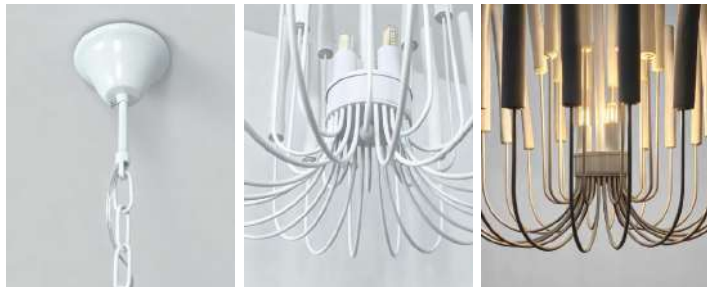

Product Name	Organic Stick Chandelier Painted Wooden Ceiling Light
Style	Nordic
Specification	Hardwired

This organic stick chandelier is inspired by vintage candlesticks, with a U-shaped iron frame and wooden rods in a round design.

It has 4 diameters, E14 sockets, and works with 6W 3000K warm white LED candle bulbs.

With an adjustable chain, it fits dining rooms, living rooms and bars, bringing rustic elegance.

· Basic Product Information

· Basic Product Information

Product Model	HA108873-03B
Product Type	Modern Chandeliers
Power Type	Hardwired
Product Color	White

· Product Details

Material	Iron
----------	------

· Core Specifications

Length	20.5 inches
Width	23.6 inches
Depth	23.6 inches

· Basic Product Information

Product Model	HA108873-04B
Product Type	Modern Chandeliers
Power Type	Hardwired
Product Color	White

· Product Details

Material	Iron
----------	------

· Core Specifications

Length	27.0 inches
Width	31.5 inches
Depth	31.5 inches