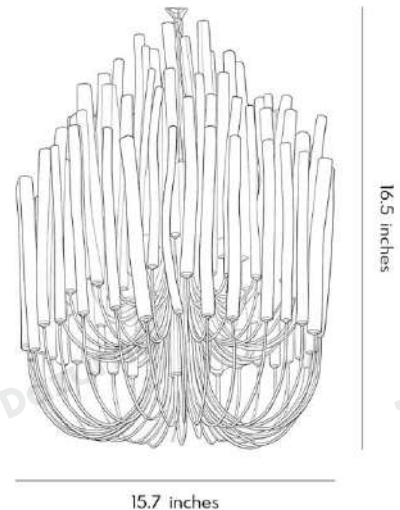

It has 4 diameters, E14 sockets, and works with 6W 3000K warm white LED candle bulbs.

With an adjustable chain, it fits dining rooms, living rooms and bars, bringing rustic elegance.

· Basic Product Information

Product Model	HA108873-01B
Product Type	Modern Chandeliers
Power Type	Hardwired
Product Color	White

· Product Details

Material	Iron
----------	------

· Core Specifications

Length	16.5 inches
Width	15.7 inches
Depth	15.7 inches

· Basic Product Information

Product Model	HA108873-02B
Product Type	Modern Chandeliers
Power Type	Hardwired
Product Color	White

· Product Details

Material	Iron
----------	------

· Core Specifications

Length	20.5 inches
Width	19.7 inches
Depth	19.7 inches

· Basic Product Information

Product Model	HA108873-03B
Product Type	Modern Chandeliers
Power Type	Hardwired
Product Color	White

· Product Details

Material	Iron
----------	------

· Core Specifications

Length	20.5 inches
Width	23.6 inches
Depth	23.6 inches