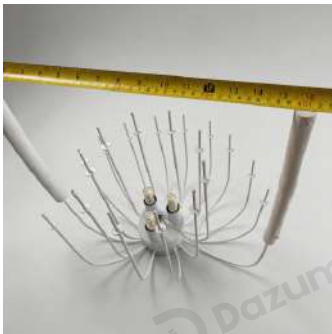

Core Performance Indicators

Installation Method

Hanging - Easy installation: Install with rod, cord or chain suspended from ceiling.

Application Scenarios

Bedroom, Dining Room, Kitchen, Living Room

Certifications

CE, ROHS, WEEE, CEC, DLC, IES

Color Temperature Adjustment

Warm Light (3000K)

Product Accessories

Fixture ×1, Manual ×1, Wooden bar ×30, Base box ×1, Hanger rod ×2, Hanging plate ×1, Lifting chain ×1, Bolt ×2, Buckle ×1

www.dazuma.us

+1 978-678-4855 (US Support)

hello@dazuma.us

Customer Service: Mon-Fri, 9am-6pm EST.

Online Service Team: 120 East Hollis Street, Nashua, NH 03060