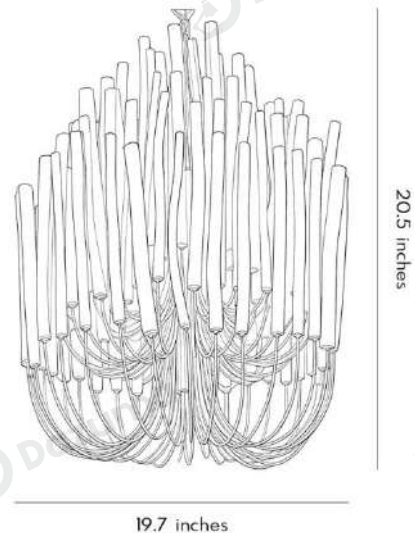

Product Model	HA108873-01B
Product Type	Modern Chandeliers
Power Type	Hardwired
Product Color	White

· Product Details

Material	Iron
----------	------

· Core Specifications

Length	16.5 inches
Width	15.7 inches
Depth	15.7 inches

· Basic Product Information

Product Model	HA108873-02B
Product Type	Modern Chandeliers
Power Type	Hardwired
Product Color	White

· Product Details

Material	Iron
----------	------

· Core Specifications

Length	20.5 inches
Width	19.7 inches
Depth	19.7 inches

· Basic Product Information

Product Model	HA108873-03B
Product Type	Modern Chandeliers
Power Type	Hardwired
Product Color	White

· Product Details

Material	Iron
----------	------

· Core Specifications

Length	20.5 inches
Width	23.6 inches
Depth	23.6 inches

· Basic Product Information

Product Model	HA108873-04B
Product Type	Modern Chandeliers
Power Type	Hardwired
Product Color	White

· Product Details

Material	Iron
----------	------

· Core Specifications

Length	27.0 inches
Width	31.5 inches
Depth	31.5 inches