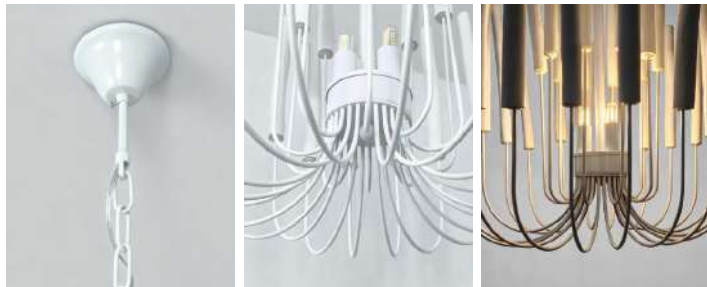

Product Name	Organic Stick Chandelier Painted Wooden Ceiling Light
Style	Nordic
Specification	Hardwired

This organic stick chandelier is inspired by vintage candlesticks, with a U-shaped iron frame and wooden rods in a round design.

It has 4 diameters, E14 sockets, and works with 6W 3000K warm white LED candle bulbs.

With an adjustable chain, it fits dining rooms, living rooms and bars, bringing rustic elegance.

· Basic Product Information

Product Model	HA108873-01B
Product Type	Modern Chandeliers
Power Type	Hardwired
Product Color	White

· Product Details

Material	Iron
----------	------

· Core Specifications

Length	16.5 inches
Width	15.7 inches
Depth	15.7 inches

· Basic Product Information

Product Model	HA108873-02B
Product Type	Modern Chandeliers
Power Type	Hardwired
Product Color	White

· Product Details

Material	Iron
----------	------

· Core Specifications

Length	20.5 inches
Width	19.7 inches
Depth	19.7 inches